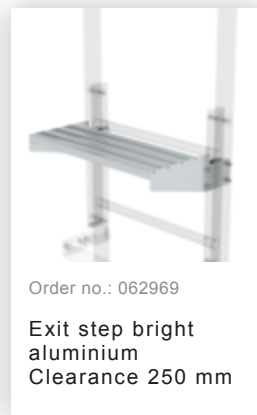

Order no.: 063262

Wall anchor w. Clamping bracket, adjustable, 215–275 mm, galvanised steel
215–275 mm adjustment range Galvanised steel

Order no.: 063261

Wall anchor w. clamping bracket, adjustable 275–375 mm, galvanised steel
275–375 mm adjustment range Galvanised steel

Order no.: 063269

Wall anchor w. clamping bracket, adjustable 375–500 mm, galvanised steel

Order no.: 063270

Special wall bracket, adjustment range 500–600mm, galvanised steel

Order no.: 063271

Special wall bracket, adjustment range 600–700mm, galvanised steel

Order no.: 063272

Special wall bracket, adjustment range 700–800mm, galvanised steel

Order no.: 063273

Special wall bracket, adjustment range 800–900mm, galvanised steel

Order no.: 077059

Fall protection rail 1,40m with aluminium connecting strap

Access guarding
Enclosure

Order no.: 063497

Access guard
locking door

Order no.: 063499

Access guard can
be hooked in Bright
aluminium, height:
1,190 mm

Order no.: 060941

Extension platform
400 x 800 mm

Order no.: 060943