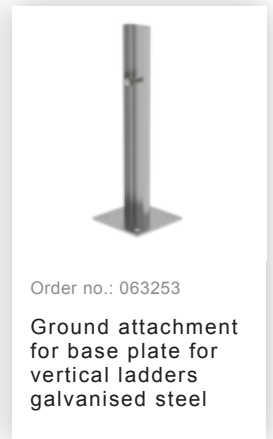

Order no.: 510175

**Multiple-flight vertical
ladder with back
protection (construction)
bright aluminium 19.96m**

Accessories for the product family

Order no.: 063257

Wall anchor U-bracket, rigid Wall clearance 150 mm

Order no.: 063262

Wall anchor w. Clamping bracket, adjustable, 215–275 mm, galvanised steel
215–275 mm adjustment range Galvanised steel

Order no.: 063261

Wall anchor w. clamping bracket, adjustable 275–375 mm, galvanised steel
275–375 mm adjustment range Galvanised steel

Order no.: 063269

Wall anchor w. clamping bracket, adjustable 375–500 mm, galvanised steel

Order no.: 063270

Special wall bracket, adjustment range 500–600mm, galvanised steel

Order no.: 063271

Special wall bracket, adjustment range 600–700mm, galvanised steel

Order no.: 063272

Special wall bracket, adjustment range 700–800mm, galvanised steel

Order no.: 063273

Special wall bracket, adjustment range 800–900mm, galvanised steel

Order no.: 077059

Fall protection rail 1,40m with aluminium connecting strap