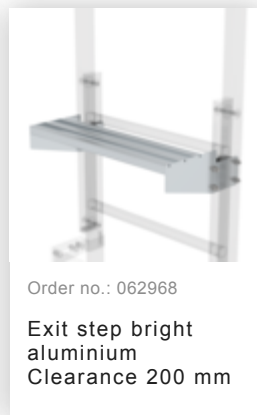

Order no.: 063262

Wall anchor w. Clamping bracket, adjustable, 215–275 mm, galvanised steel
215–275 mm adjustment range Galvanised steel

Order no.: 063261

Wall anchor w. clamping bracket, adjustable 275–375 mm, galvanised steel
275–375 mm adjustment range Galvanised steel

Order no.: 063269

Wall anchor w. clamping bracket, adjustable 375–500 mm, galvanised steel

Order no.: 063270

Special wall bracket, adjustment range 500–600mm, galvanised steel

Order no.: 063271

Special wall bracket, adjustment range 600–700mm, galvanised steel

Order no.: 063272

Special wall bracket, adjustment range 700–800mm, galvanised steel

Order no.: 063273

Special wall bracket, adjustment range 800–900mm, galvanised steel

Order no.: 077059

Fall protection rail 1,40m with aluminium connecting strap

Access guarding
Enclosure

Order no.: 063497

Access guard
locking door

Order no.: 063499

Access guard can
be hooked in Bright
aluminium, height:
1,190 mm

Order no.: 060941

Extension platform
400 x 800 mm

Order no.: 060943