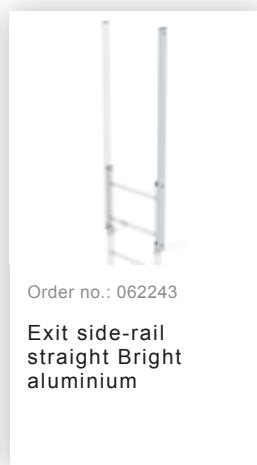

Order no.: 510175

**Multiple-flight vertical
ladder with back
protection (construction)
bright aluminium 19.96m**

Accessories for the product family

Order no.: 063257

Wall anchor U-bracket, rigid Wall clearance 150 mm

Order no.: 063259

Wall anchor U-bracket, rigid Wall clearance 200 mm

Order no.: 063263

Wall anchor U-bracket, adjustable, 165–205 mm, galvanised steel
165–205 mm, galvanised steel

Order no.: 063260

Wall anchor U-bracket, adjustable, 200–275 mm, galvanised steel
200–275 mm, galvanised steel

Order no.: 063267

Wall anchor U-bracket, adjustable, 275–375mm, galvanised steel

Order no.: 063275

Wall anchor U-bracket, adjustable, 375–500 mm, galvanised steel

Order no.: 063250

Wall anchor, adjustable, 165–205 mm, galvanised steel
165–205 hot-galvanised steel

Order no.: 063262

Wall anchor w. Clamping bracket, adjustable, 215–275 mm, galvanised steel
215–275 mm adjustment range Galvanised steel

Order no.: 063261

Wall anchor w. clamping bracket, adjustable 275–375 mm, galvanised steel
275–375 mm adjustment range Galvanised steel