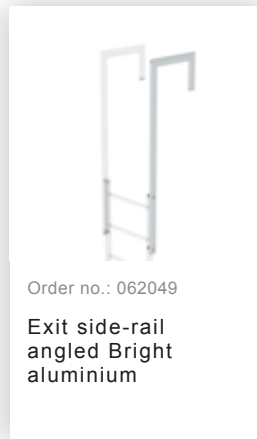

Order no.: 063262

Wall anchor w. Clamping bracket, adjustable, 215–275 mm, galvanised steel
215–275 mm adjustment range Galvanised steel

Order no.: 063261

Wall anchor w. clamping bracket, adjustable 275–375 mm, galvanised steel
275–375 mm adjustment range Galvanised steel

Order no.: 063269

Wall anchor w. clamping bracket, adjustable 375–500 mm, galvanised steel

Order no.: 063270

Special wall bracket, adjustment range 500–600mm, galvanised steel

Order no.: 063271

Special wall bracket, adjustment range 600–700mm, galvanised steel

Order no.: 063272

Special wall bracket, adjustment range 700–800mm, galvanised steel

Order no.: 063273

Special wall bracket, adjustment range 800–900mm, galvanised steel

Order no.: 077059

Fall protection rail 1,40m with aluminium connecting strap

Access guarding
Enclosure

Order no.: 063497

Access guard
locking door

Order no.: 063499

Access guard can
be hooked in Bright
aluminium, height:
1,190 mm

Order no.: 060941

Extension platform
400 x 800 mm

Order no.: 060943