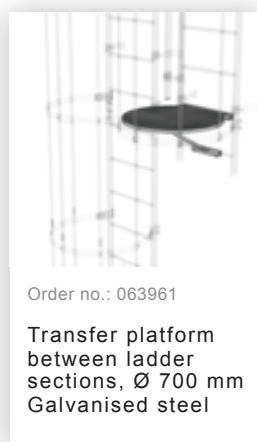

Order no.: 510175

**Multiple-flight vertical
ladder with back
protection (construction)
bright aluminium 19.96m**

Accessories for the product family

Order no.: 063257

Wall anchor U-bracket, rigid Wall clearance 150 mm

Order no.: 063259

Wall anchor U-bracket, rigid Wall clearance 200 mm

Order no.: 063263

Wall anchor U-bracket, adjustable, 165–205 mm, galvanised steel
165–205 mm, galvanised steel

Order no.: 063260

Wall anchor U-bracket, adjustable, 200–275 mm, galvanised steel
200–275 mm, galvanised steel

Order no.: 063267

Wall anchor U-bracket, adjustable, 275–375mm, galvanised steel

Order no.: 063275

Wall anchor U-bracket, adjustable, 375–500 mm, galvanised steel

Order no.: 063250

Wall anchor, adjustable, 165–205 mm, galvanised steel
165–205 hot-galvanised steel

Order no.: 063262

Wall anchor w. Clamping bracket, adjustable, 215–275 mm, galvanised steel
215–275 mm adjustment range Galvanised steel

Order no.: 063261

Wall anchor w. clamping bracket, adjustable 275–375 mm, galvanised steel
275–375 mm adjustment range Galvanised steel