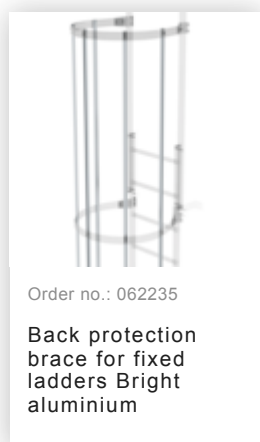

Order no.: 510175

**Multiple-flight vertical
ladder with back
protection (construction)
bright aluminium 19.96m**

Accessories for the product family

Order no.: 063257

Wall anchor U-bracket, rigid Wall clearance 150 mm

Order no.: 063259

Wall anchor U-bracket, rigid Wall clearance 200 mm

Order no.: 063263

Wall anchor U-bracket, adjustable, 165–205 mm, galvanised steel
165–205 mm, galvanised steel

Order no.: 063260

Wall anchor U-bracket, adjustable, 200–275 mm, galvanised steel
200–275 mm, galvanised steel

Order no.: 063267

Wall anchor U-bracket, adjustable, 275–375mm, galvanised steel

Order no.: 063275

Wall anchor U-bracket, adjustable, 375–500 mm, galvanised steel

Order no.: 063250

Wall anchor, adjustable, 165–205 mm, galvanised steel
165–205 hot-galvanised steel

Order no.: 063262

Wall anchor w. Clamping bracket, adjustable, 215–275 mm, galvanised steel
215–275 mm adjustment range Galvanised steel

Order no.: 063261

Wall anchor w. clamping bracket, adjustable 275–375 mm, galvanised steel
275–375 mm adjustment range Galvanised steel