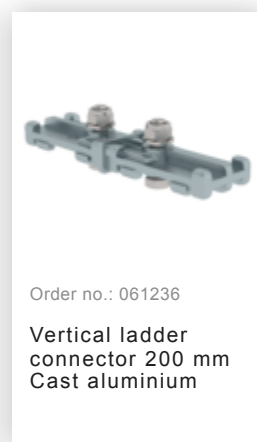

Order no.: 510175

**Multiple-flight vertical
ladder with back
protection (construction)
bright aluminium 19.96m**

Accessories for the product family

Order no.: 063257

Wall anchor U-bracket, rigid Wall clearance 150 mm

Order no.: 063259

Wall anchor U-bracket, rigid Wall clearance 200 mm

Order no.: 063263

Wall anchor U-bracket, adjustable, 165–205 mm, galvanised steel
165–205 mm, galvanised steel

Order no.: 063260

Wall anchor U-bracket, adjustable, 200–275 mm, galvanised steel
200–275 mm, galvanised steel

Order no.: 063267

Wall anchor U-bracket, adjustable, 275–375mm, galvanised steel

Order no.: 063275

Wall anchor U-bracket, adjustable, 375–500 mm, galvanised steel

Order no.: 063250

Wall anchor, adjustable, 165–205 mm, galvanised steel
165–205 hot-galvanised steel

Order no.: 063262

Wall anchor w. Clamping bracket, adjustable, 215–275 mm, galvanised steel
215–275 mm adjustment range Galvanised steel

Order no.: 063261

Wall anchor w. clamping bracket, adjustable 275–375 mm, galvanised steel
275–375 mm adjustment range Galvanised steel