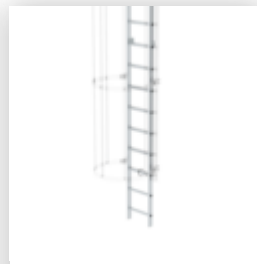

Order no.: 063262

Wall anchor w. Clamping bracket, adjustable, 215–275 mm, galvanised steel
215–275 mm adjustment range Galvanised steel

Order no.: 063261

Wall anchor w. clamping bracket, adjustable 275–375 mm, galvanised steel
275–375 mm adjustment range Galvanised steel

Order no.: 063269

Wall anchor w. clamping bracket, adjustable 375–500 mm, galvanised steel

Order no.: 063270

Special wall bracket, adjustment range 500–600mm, galvanised steel

Order no.: 063271

Special wall bracket, adjustment range 600–700mm, galvanised steel

Order no.: 063272

Special wall bracket, adjustment range 700–800mm, galvanised steel

Order no.: 063273

Special wall bracket, adjustment range 800–900mm, galvanised steel

Order no.: 077059

Fall protection rail 1,40m with aluminium connecting strap

Order no.: 062237

Back protection
hoop lateral exit
Natural exit with
mounting kit

Order no.: 062277

Back protection
extension Bright
aluminium

Order no.: 061445

Access protection
access ladder

Order no.: 070550