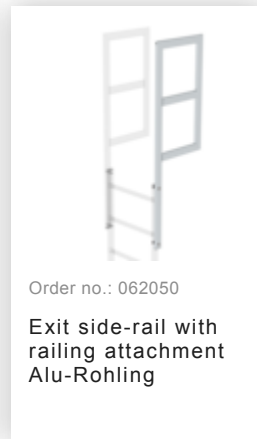

Order no.: 063262

Wall anchor w. Clamping bracket, adjustable, 215–275 mm, galvanised steel
215–275 mm adjustment range Galvanised steel

Order no.: 063261

Wall anchor w. clamping bracket, adjustable 275–375 mm, galvanised steel
275–375 mm adjustment range Galvanised steel

Order no.: 063269

Wall anchor w. clamping bracket, adjustable 375–500 mm, galvanised steel

Order no.: 063270

Special wall bracket, adjustment range 500–600mm, galvanised steel

Order no.: 063271

Special wall bracket, adjustment range 600–700mm, galvanised steel

Order no.: 063272

Special wall bracket, adjustment range 700–800mm, galvanised steel

Order no.: 063273

Special wall bracket, adjustment range 800–900mm, galvanised steel

Order no.: 077059

Fall protection rail 1,40m with aluminium connecting strap

Access guarding
Enclosure

Order no.: 063497

Access guard
locking door

Order no.: 063499

Access guard can
be hooked in Bright
aluminium, height:
1,190 mm

Order no.: 060941

Extension platform
400 x 800 mm

Order no.: 060943