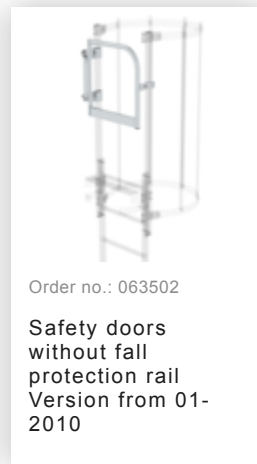

Order no.: 063262

Wall anchor w. Clamping bracket, adjustable, 215–275 mm, galvanised steel
215–275 mm adjustment range Galvanised steel

Order no.: 063261

Wall anchor w. clamping bracket, adjustable 275–375 mm, galvanised steel
275–375 mm adjustment range Galvanised steel

Order no.: 063269

Wall anchor w. clamping bracket, adjustable 375–500 mm, galvanised steel

Order no.: 063270

Special wall bracket, adjustment range 500–600mm, galvanised steel

Order no.: 063271

Special wall bracket, adjustment range 600–700mm, galvanised steel

Order no.: 063272

Special wall bracket, adjustment range 700–800mm, galvanised steel

Order no.: 063273

Special wall bracket, adjustment range 800–900mm, galvanised steel

Order no.: 077059

Fall protection rail 1,40m with aluminium connecting strap

Access guarding
Enclosure

Order no.: 063497

Access guard
locking door

Order no.: 063499

Access guard can
be hooked in Bright
aluminium, height:
1,190 mm

Order no.: 060941

Extension platform
400 x 800 mm

Order no.: 060943