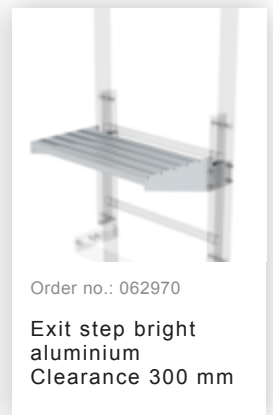

Order no.: 063262

Wall anchor w. Clamping bracket, adjustable, 215–275 mm, galvanised steel
215–275 mm adjustment range Galvanised steel

Order no.: 063261

Wall anchor w. clamping bracket, adjustable 275–375 mm, galvanised steel
275–375 mm adjustment range Galvanised steel

Order no.: 063269

Wall anchor w. clamping bracket, adjustable 375–500 mm, galvanised steel

Order no.: 063270

Special wall bracket, adjustment range 500–600mm, galvanised steel

Order no.: 063271

Special wall bracket, adjustment range 600–700mm, galvanised steel

Order no.: 063272

Special wall bracket, adjustment range 700–800mm, galvanised steel

Order no.: 063273

Special wall bracket, adjustment range 800–900mm, galvanised steel

Order no.: 077059

Fall protection rail 1,40m with aluminium connecting strap

Access guarding
Enclosure

Order no.: 063497

Access guard
locking door

Order no.: 063499

Access guard can
be hooked in Bright
aluminium, height:
1,190 mm

Order no.: 060941

Extension platform
400 x 800 mm

Order no.: 060943