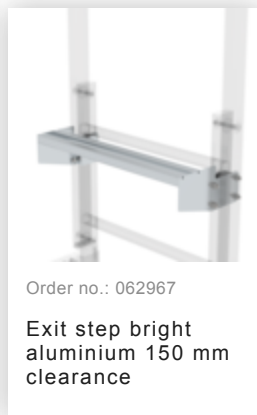

Order no.: 063262

Wall anchor w. Clamping bracket, adjustable, 215–275 mm, galvanised steel
215–275 mm adjustment range Galvanised steel

Order no.: 063261

Wall anchor w. clamping bracket, adjustable 275–375 mm, galvanised steel
275–375 mm adjustment range Galvanised steel

Order no.: 063269

Wall anchor w. clamping bracket, adjustable 375–500 mm, galvanised steel

Order no.: 063270

Special wall bracket, adjustment range 500–600mm, galvanised steel

Order no.: 063271

Special wall bracket, adjustment range 600–700mm, galvanised steel

Order no.: 063272

Special wall bracket, adjustment range 700–800mm, galvanised steel

Order no.: 063273

Special wall bracket, adjustment range 800–900mm, galvanised steel

Order no.: 077059

Fall protection rail 1,40m with aluminium connecting strap

Access guarding
Enclosure

Order no.: 063497

Access guard
locking door

Order no.: 063499

Access guard can
be hooked in Bright
aluminium, height:
1,190 mm

Order no.: 060941

Extension platform
400 x 800 mm

Order no.: 060943