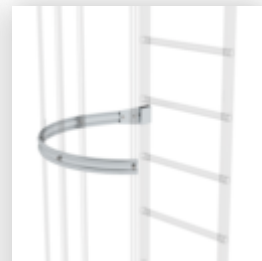

Order no.: 510230

**Multiple-flight vertical  
ladder with back  
protection (emergency  
ladder) bright aluminium  
12.12m**

Order no.: 063262

Wall anchor w. Clamping bracket, adjustable, 215–275 mm, galvanised steel 215–275 mm adjustment range Galvanised steel

Order no.: 063261

Wall anchor w. clamping bracket, adjustable 275–375 mm, galvanised steel 275–375 mm adjustment range Galvanised steel

Order no.: 063269

Wall anchor w. clamping bracket, adjustable 375–500 mm, galvanised steel

Order no.: 062967

Exit step bright aluminium  
150 mm clearance

Order no.: 062968

Exit step bright aluminium  
Clearance 200 mm

Order no.: 062969

Exit step bright aluminium  
Clearance 250 mm

Order no.: 062970

Exit step bright aluminium  
Clearance 300 mm

Order no.: 062237

Back protection hoop lateral exit  
Natural exit with mounting kit