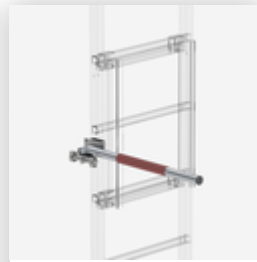

Order no.: 063262

Wall anchor w. Clamping bracket, adjustable, 215–275 mm, galvanised steel 215–275 mm adjustment range Galvanised steel

Order no.: 063261

Wall anchor w. clamping bracket, adjustable 275–375 mm, galvanised steel 275–375 mm adjustment range Galvanised steel

Order no.: 063269

Wall anchor w. clamping bracket, adjustable 375–500 mm, galvanised steel

Order no.: 062967

Exit step bright aluminium  
150 mm clearance

Order no.: 062968

Exit step bright aluminium  
Clearance 200 mm

Order no.: 062969

Exit step bright aluminium  
Clearance 250 mm

Order no.: 062970

Exit step bright aluminium  
Clearance 300 mm

Order no.: 062237

Back protection hoop lateral exit  
Natural exit with mounting kit

Order no.: 062277

Back protection extension Bright aluminium

Order no.: 062446

Access guard emergency exit ladder 12 rungs for vertical ladders

Order no.: 063504

Safety barrier for emergency descent ladder Exit on left