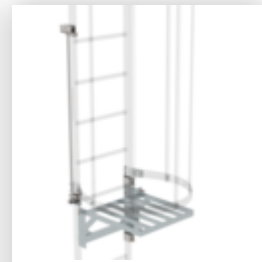

Order no.: 063962

Rotating access protection unit Galvanised steel