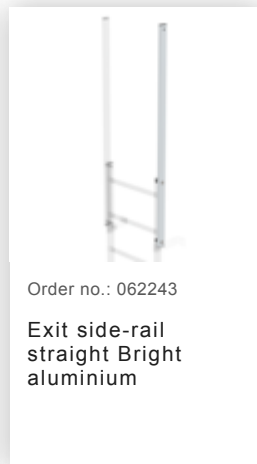

Order no.: 510230

**Multiple-flight vertical  
ladder with back  
protection (emergency  
ladder) bright aluminium  
12.12m**

### Accessories for the product family

Order no.: 062235

Back protection brace for fixed ladders Bright aluminium

Order no.: 062963

Back protection hoop offset design Bright aluminium

Order no.: 063961

Transfer platform between ladder sections, Ø 700 mm Galvanised steel

Order no.: 061236

Vertical ladder connector 200 mm Cast aluminium

Order no.: 068239

Connecting brace Stainless steel

Order no.: 063257

Wall anchor U-bracket, rigid Wall clearance 150 mm

Order no.: 063259

Wall anchor U-bracket, rigid Wall clearance 200 mm