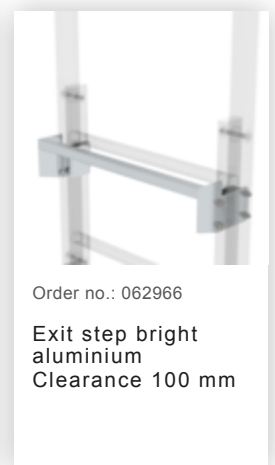

Order no.: 510230

**Multiple-flight vertical  
ladder with back  
protection (emergency  
ladder) bright aluminium  
12.12m**

Order no.: 063267

Wall anchor U-bracket, adjustable, 275–375mm, galvanised steel

Order no.: 063275

Wall anchor U-bracket, adjustable, 375–500 mm, galvanised steel

Order no.: 063250

Wall anchor, adjustable, 165–205 mm, galvanised steel 165–205 hot-galvanised steel

Order no.: 063262

Wall anchor w. Clamping bracket, adjustable, 215–275 mm, galvanised steel 215–275 mm adjustment range Galvanised steel

Order no.: 063261

Wall anchor w. clamping bracket, adjustable 275–375 mm, galvanised steel 275–375 mm adjustment range Galvanised steel

Order no.: 063269

Wall anchor w. clamping bracket, adjustable 375–500 mm, galvanised steel

Order no.: 062967

Exit step bright aluminium  
150 mm clearance

Order no.: 062968

Exit step bright aluminium  
Clearance 200 mm