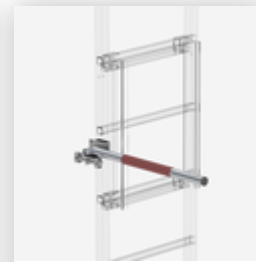

Order no.: 062277

**Back protection extension Bright aluminium**

Order no.: 062446

**Access guard emergency exit ladder 12 rungs for vertical ladders**

Order no.: 063504

**Safety barrier for emergency descent ladder**  
Exit on left