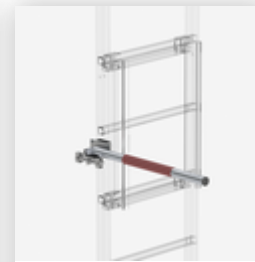

Order no.: 062970

Exit step bright aluminium
Clearance 300 mm

Order no.: 062237

Back protection hoop lateral exit
Natural exit with mounting kit

Order no.: 062277

Back protection extension Bright aluminium

Order no.: 062446

Access guard emergency exit ladder 12 rungs for vertical ladders

Order no.: 063504

Safety barrier for emergency descent ladder
Exit on left

Order no.: 063505

Safety barrier for emergency descent ladder
Exit on right