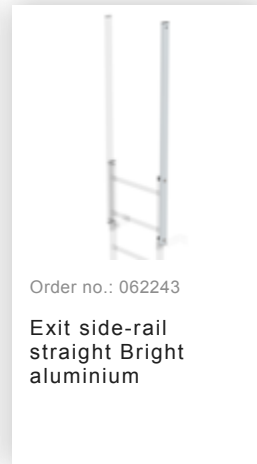

Order no.: 510250

**Multiple-flight vertical
ladder with back
protection (emergency
ladder) bright aluminium
16.32m**

Accessories for the product family

Order no.: 062234

Ø 700 mm back protection hoop
Mounting set

Order no.: 062235

Back protection brace for fixed ladders
Bright aluminium

Order no.: 062963

Back protection hoop offset design
Bright aluminium

Order no.: 063961

Transfer platform between ladder sections, Ø 700 mm
Galvanised steel

Order no.: 061236

Vertical ladder connector 200 mm
Cast aluminium

Order no.: 068239

Connecting brace
Stainless steel

Order no.: 063257

Wall anchor U-bracket, rigid
Wall clearance 150 mm

Order no.: 063259

Wall anchor U-bracket, rigid
Wall clearance 200 mm