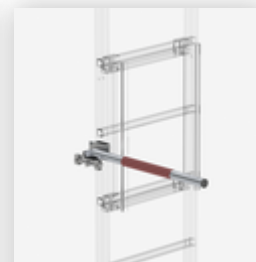

Order no.: 062970

Exit step bright aluminium
Clearance 300 mm

Order no.: 062237

Back protection hoop lateral exit
Natural exit with mounting kit

Order no.: 062277

Back protection extension Bright aluminium

Order no.: 062446

Access guard emergency exit ladder 12 rungs for vertical ladders

Order no.: 063504

Safety barrier for emergency descent ladder
Exit on left

Order no.: 063505

Safety barrier for emergency descent ladder
Exit on right