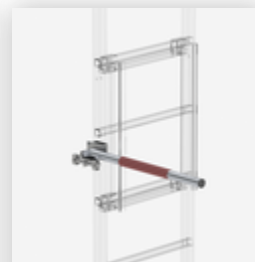

Order no.: 062970

Exit step bright aluminium
Clearance 300 mm

Order no.: 062237

Back protection hoop lateral exit
Natural exit with mounting kit

Order no.: 062277

Back protection extension Bright aluminium

Order no.: 062446

Access guard emergency exit ladder 12 rungs for vertical ladders

Order no.: 063504

Safety barrier for emergency descent ladder
Exit on left

Order no.: 063505

Safety barrier for emergency descent ladder
Exit on right