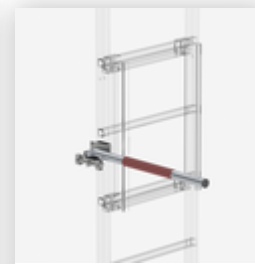

Order no.: 062970

Exit step bright aluminium
Clearance 300 mm

Order no.: 062237

Back protection hoop lateral exit
Natural exit with mounting kit

Order no.: 062277

Back protection extension Bright aluminium

Order no.: 062446

Access guard emergency exit ladder 12 rungs for vertical ladders

Order no.: 063504

Safety barrier for emergency descent ladder Exit on left

Order no.: 063505

Safety barrier for emergency descent ladder Exit on right