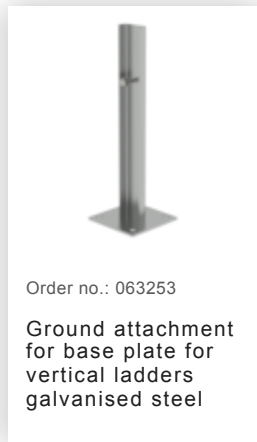

Order no.: 061264

Ladder section anodised
aluminium 7 rungs
Anodised aluminium

Accessories for the product family

Order no.: 063250

Wall anchor, adjustable, 165–205 mm, galvanised steel
165–205 hot-galvanised steel

Order no.: 063262

Wall anchor w. Clamping bracket, adjustable, 215–275 mm, galvanised steel
215-275 mm adjustment range
Galvanised steel

Order no.: 063261

Wall anchor w. clamping bracket, adjustable 275–375 mm, galvanised steel
275-375 mm adjustment range
Galvanised steel

Order no.: 064270

Special wall bracket, adjustment range 500-600mm, stainless steel

Order no.: 064271

Special wall bracket, adjustment range 600-700mm, stainless steel

Order no.: 064272

Special wall bracket, adjustment range 700-800mm, stainless steel

Order no.: 068961

Transfer platform between ladder sections, Ø 700 mm V2A stainless steel

Order no.: 061960

Intermediate platform, folding Anodised aluminium

Order no.: 063499

Access guard can be hooked in Bright aluminium, height: 1,190 mm