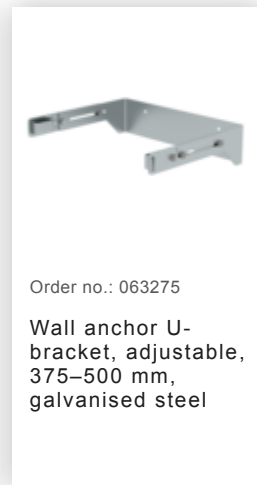

Order no.: 061264

Ladder section anodised
aluminium 7 rungs
Anodised aluminium

Accessories for the product family

Order no.: 063250

Wall anchor, adjustable, 165–205 mm, galvanised steel
165–205 hot-galvanised steel

Order no.: 063262

Wall anchor w. Clamping bracket, adjustable, 215–275 mm, galvanised steel
215-275 mm adjustment range
Galvanised steel

Order no.: 063261

Wall anchor w. clamping bracket, adjustable 275–375 mm, galvanised steel
275-375 mm adjustment range
Galvanised steel

Order no.: 063269

Wall anchor w. clamping bracket, adjustable 375–500 mm, galvanised steel

Order no.: 068249

Wall anchor, rigid, 200 mm, stainless steel

Order no.: 068250

Wall anchor, adjustable, 165–205 mm, stainless steel