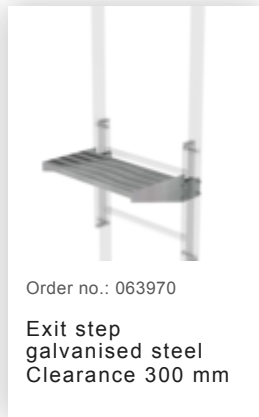

Order no.: 068262

Wall anchor w. Clamping bracket, adjustable, 215–275 mm, stainless steel

Order no.: 068261

Wall anchor w. Clamping bracket, adjustable, 275–375 mm, stainless steel

Order no.: 063270

Special wall bracket, adjustment range 500-600mm, galvanised steel

Order no.: 063271

Special wall bracket, adjustment range 600-700mm, galvanised steel

Order no.: 063272

Special wall bracket, adjustment range 700-800mm, galvanised steel

Order no.: 063273

Special wall bracket, adjustment range 800-900mm, galvanised steel

Order no.: 064270

Special wall bracket, adjustment range 500-600mm, stainless steel

Order no.: 064271

Special wall bracket, adjustment range 600-700mm, stainless steel

Order no.: 064272

Special wall bracket, adjustment range 700-800mm, stainless steel

Order no.: 068961

Transfer platform between ladder sections, Ø 700 mm V2A stainless steel

Order no.: 061960

Intermediate platform, folding Anodised aluminium

Order no.: 063499

Access guard can be hooked in Bright aluminium, height: 1,190 mm