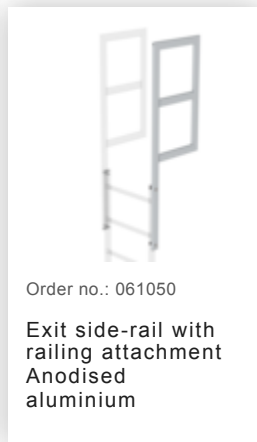

Order no.: 061264

Ladder section anodised
aluminium 7 rungs
Anodised aluminium

Accessories for the product family

Order no.: 063250

Wall anchor, adjustable, 165–205 mm, galvanised steel
165–205 hot-galvanised steel

Order no.: 063271

Special wall bracket, adjustment range 600-700mm, galvanised steel

Order no.: 063272

Special wall bracket, adjustment range 700-800mm, galvanised steel

Order no.: 063273

Special wall bracket, adjustment range 800-900mm, galvanised steel

Order no.: 064270

Special wall bracket, adjustment range 500-600mm, stainless steel

Order no.: 064271

Special wall bracket, adjustment range 600-700mm, stainless steel

Order no.: 064272

Special wall bracket, adjustment range 700-800mm, stainless steel

Order no.: 068961

Transfer platform between ladder sections, Ø 700 mm V2A stainless steel

Order no.: 061960

Intermediate platform, folding Anodised aluminium

Order no.: 063499

Access guard can be hooked in Bright aluminium, height: 1,190 mm