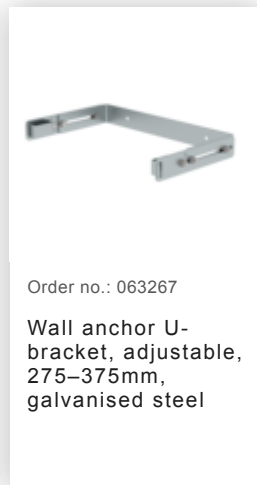

Order no.: 061264

Ladder section anodised
aluminium 7 rungs
Anodised aluminium

Accessories for the product family

Order no.: 063250

Wall anchor, adjustable, 165–205 mm, galvanised steel
165–205 hot-galvanised steel

Order no.: 063262

Wall anchor w. Clamping bracket, adjustable, 215–275 mm, galvanised steel
215-275 mm adjustment range
Galvanised steel

Order no.: 063261

Wall anchor w. clamping bracket, adjustable 275–375 mm, galvanised steel
275-375 mm adjustment range
Galvanised steel

Order no.: 063269

Wall anchor w. clamping bracket, adjustable 375–500 mm, galvanised steel

Order no.: 068249

Wall anchor, rigid, 200 mm, stainless steel

Order no.: 068250

Wall anchor, adjustable, 165–205 mm, stainless steel

Order no.: 068262

Wall anchor w. Clamping bracket, adjustable, 215–275 mm, stainless steel

Order no.: 068261

Wall anchor w. Clamping bracket, adjustable, 275–375 mm, stainless steel

Order no.: 063270

Special wall bracket, adjustment range 500-600mm, galvanised steel