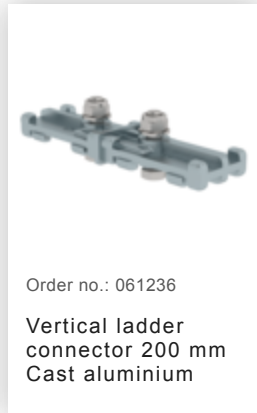

Order no.: 061264

Ladder section anodised
aluminium 7 rungs
Anodised aluminium

Accessories for the product family

Order no.: 063250

Wall anchor, adjustable, 165–205 mm, galvanised steel
165–205 hot-galvanised steel

Order no.: 063262

Wall anchor w. Clamping bracket, adjustable, 215–275 mm, galvanised steel
215-275 mm adjustment range
Galvanised steel

Order no.: 063261

Wall anchor w. clamping bracket, adjustable 275–375 mm, galvanised steel
275-375 mm adjustment range
Galvanised steel

Order no.: 063269

Wall anchor w. clamping bracket, adjustable 375–500 mm, galvanised steel

Order no.: 068249

Wall anchor, rigid, 200 mm, stainless steel

Order no.: 068250

Wall anchor, adjustable, 165–205 mm, stainless steel