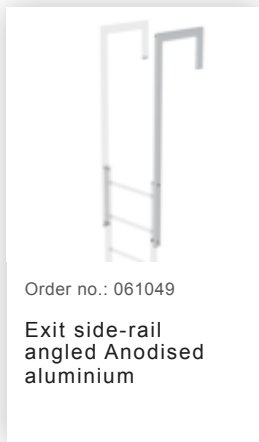

Order no.: 061264

Ladder section anodised
aluminium 7 rungs
Anodised aluminium

Accessories for the product family

Order no.: 063250

Wall anchor, adjustable, 165–205 mm, galvanised steel
165–205 hot-galvanised steel

Order no.: 063271

Special wall bracket, adjustment range 600-700mm, galvanised steel

Order no.: 063272

Special wall bracket, adjustment range 700-800mm, galvanised steel

Order no.: 063273

Special wall bracket, adjustment range 800-900mm, galvanised steel

Order no.: 064270

Special wall bracket, adjustment range 500-600mm, stainless steel

Order no.: 064271

Special wall bracket, adjustment range 600-700mm, stainless steel

Order no.: 064272

Special wall bracket, adjustment range 700-800mm, stainless steel

Order no.: 068961

Transfer platform between ladder sections, Ø 700 mm V2A stainless steel

Order no.: 061960

Intermediate platform, folding Anodised aluminium

Order no.: 063499

Access guard can be hooked in Bright aluminium, height: 1,190 mm