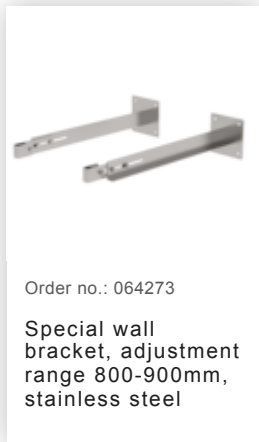

Order no.: 063262

Wall anchor w. Clamping bracket, adjustable, 215–275 mm, galvanised steel
215-275 mm adjustment range
Galvanised steel

Order no.: 063261

Wall anchor w. clamping bracket, adjustable 275–375 mm, galvanised steel
275-375 mm adjustment range
Galvanised steel

Order no.: 063271

Special wall bracket, adjustment range 600-700mm, galvanised steel

Order no.: 063272

Special wall bracket, adjustment range 700-800mm, galvanised steel

Order no.: 063273

Special wall bracket, adjustment range 800-900mm, galvanised steel

Order no.: 064270

Special wall bracket, adjustment range 500-600mm, stainless steel

Order no.: 064271

Special wall bracket, adjustment range 600-700mm, stainless steel

Order no.: 064272

Special wall bracket, adjustment range 700-800mm, stainless steel

Order no.: 068961

Transfer platform between ladder sections, Ø 700 mm V2A stainless steel

Order no.: 061960

Intermediate platform, folding Anodised aluminium

Order no.: 063499

Access guard can be hooked in Bright aluminium, height: 1,190 mm