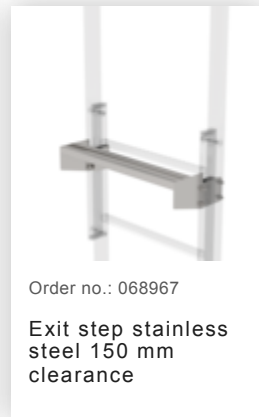

Order no.: 068262

Wall anchor w. Clamping bracket, adjustable, 215–275 mm, stainless steel

Order no.: 068261

Wall anchor w. Clamping bracket, adjustable, 275–375 mm, stainless steel

Order no.: 063270

Special wall bracket, adjustment range 500-600mm, galvanised steel

Order no.: 063271

Special wall bracket, adjustment range 600-700mm, galvanised steel

Order no.: 063272

Special wall bracket, adjustment range 700-800mm, galvanised steel

Order no.: 063273

Special wall bracket, adjustment range 800-900mm, galvanised steel

Order no.: 064270

Special wall bracket, adjustment range 500-600mm, stainless steel

Order no.: 064271

Special wall bracket, adjustment range 600-700mm, stainless steel

Order no.: 064272

Special wall bracket, adjustment range 700-800mm, stainless steel

Order no.: 068961

Transfer platform between ladder sections, Ø 700 mm V2A stainless steel

Order no.: 061960

Intermediate platform, folding Anodised aluminium

Order no.: 063499

Access guard can be hooked in Bright aluminium, height: 1,190 mm