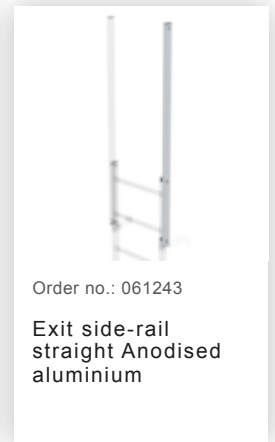

Order no.: 061264

Ladder section anodised
aluminium 7 rungs
Anodised aluminium

Accessories for the product family

Order no.: 063250

Wall anchor, adjustable, 165–205 mm, galvanised steel
165–205 hot-galvanised steel

Order no.: 063271

Special wall bracket, adjustment range 600-700mm, galvanised steel

Order no.: 063272

Special wall bracket, adjustment range 700-800mm, galvanised steel

Order no.: 063273

Special wall bracket, adjustment range 800-900mm, galvanised steel

Order no.: 064270

Special wall bracket, adjustment range 500-600mm, stainless steel

Order no.: 064271

Special wall bracket, adjustment range 600-700mm, stainless steel

Order no.: 064272

Special wall bracket, adjustment range 700-800mm, stainless steel

Order no.: 068961

Transfer platform between ladder sections, Ø 700 mm V2A stainless steel

Order no.: 061960

Intermediate platform, folding Anodised aluminium

Order no.: 063499

Access guard can be hooked in Bright aluminium, height: 1,190 mm