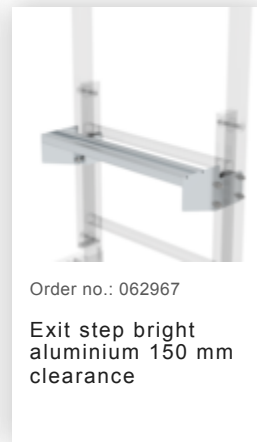

Order no.: 068262

Wall anchor w. Clamping bracket, adjustable, 215–275 mm, stainless steel

Order no.: 068261

Wall anchor w. Clamping bracket, adjustable, 275–375 mm, stainless steel

Order no.: 063270

Special wall bracket, adjustment range 500-600mm, galvanised steel

Order no.: 063271

Special wall bracket, adjustment range 600-700mm, galvanised steel

Order no.: 063272

Special wall bracket, adjustment range 700-800mm, galvanised steel

Order no.: 063273

Special wall bracket, adjustment range 800-900mm, galvanised steel

Order no.: 064270

Special wall bracket, adjustment range 500-600mm, stainless steel

Order no.: 064271

Special wall bracket, adjustment range 600-700mm, stainless steel

Order no.: 064272

Special wall bracket, adjustment range 700-800mm, stainless steel

Order no.: 068961

Transfer platform between ladder sections, Ø 700 mm V2A stainless steel

Order no.: 061960

Intermediate platform, folding Anodised aluminium

Order no.: 063499

Access guard can be hooked in Bright aluminium, height: 1,190 mm