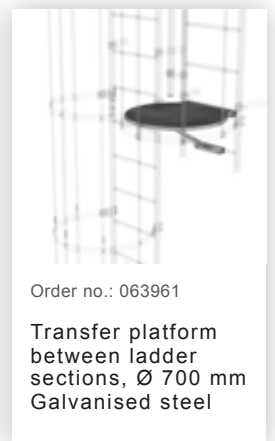

Order no.: 061264

Ladder section anodised
aluminium 7 rungs
Anodised aluminium

Accessories for the product family

Order no.: 063250

Wall anchor, adjustable, 165–205 mm, galvanised steel
165–205 hot-galvanised steel

Order no.: 063271

Special wall bracket, adjustment range 600-700mm, galvanised steel

Order no.: 063272

Special wall bracket, adjustment range 700-800mm, galvanised steel

Order no.: 063273

Special wall bracket, adjustment range 800-900mm, galvanised steel

Order no.: 064270

Special wall bracket, adjustment range 500-600mm, stainless steel

Order no.: 064271

Special wall bracket, adjustment range 600-700mm, stainless steel

Order no.: 064272

Special wall bracket, adjustment range 700-800mm, stainless steel

Order no.: 068961

Transfer platform between ladder sections, Ø 700 mm V2A stainless steel

Order no.: 061960

Intermediate platform, folding Anodised aluminium

Order no.: 063499

Access guard can be hooked in Bright aluminium, height: 1,190 mm