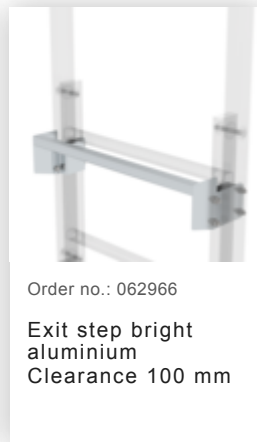

Order no.: 068262

Wall anchor w. Clamping bracket, adjustable, 215–275 mm, stainless steel

Order no.: 068261

Wall anchor w. Clamping bracket, adjustable, 275–375 mm, stainless steel

Order no.: 063270

Special wall bracket, adjustment range 500-600mm, galvanised steel

Order no.: 063271

Special wall bracket, adjustment range 600-700mm, galvanised steel

Order no.: 063272

Special wall bracket, adjustment range 700-800mm, galvanised steel

Order no.: 063273

Special wall bracket, adjustment range 800-900mm, galvanised steel

Order no.: 064270

Special wall bracket, adjustment range 500-600mm, stainless steel

Order no.: 064271

Special wall bracket, adjustment range 600-700mm, stainless steel

Order no.: 064272

Special wall bracket, adjustment range 700-800mm, stainless steel

Order no.: 068961

Transfer platform between ladder sections, Ø 700 mm V2A stainless steel

Order no.: 061960

Intermediate platform, folding Anodised aluminium

Order no.: 063499

Access guard can be hooked in Bright aluminium, height: 1,190 mm