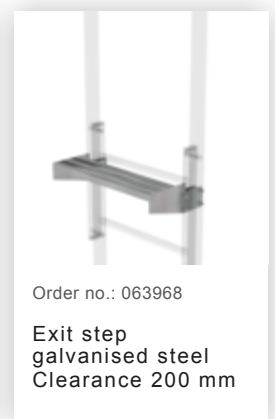

Order no.: 061264

Ladder section anodised
aluminium 7 rungs
Anodised aluminium

Accessories for the product family

Order no.: 063250

Wall anchor, adjustable, 165–205 mm, galvanised steel
165–205 hot-galvanised steel

Order no.: 068262

Wall anchor w. Clamping bracket, adjustable, 215–275 mm, stainless steel

Order no.: 068261

Wall anchor w. Clamping bracket, adjustable, 275–375 mm, stainless steel

Order no.: 063270

Special wall bracket, adjustment range 500-600mm, galvanised steel

Order no.: 064270

Special wall bracket, adjustment range 500-600mm, stainless steel

Order no.: 064271

Special wall bracket, adjustment range 600-700mm, stainless steel

Order no.: 064272

Special wall bracket, adjustment range 700-800mm, stainless steel

Order no.: 068961

Transfer platform between ladder sections, Ø 700 mm V2A stainless steel

Order no.: 061960

Intermediate platform, folding Anodised aluminium

Order no.: 063499

Access guard can be hooked in Bright aluminium, height: 1,190 mm