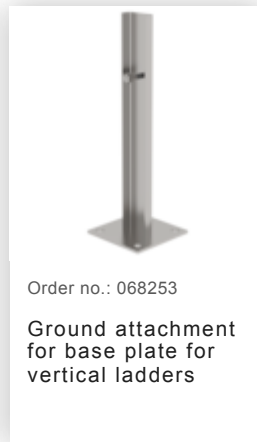

Order no.: 061264

Ladder section anodised
aluminium 7 rungs
Anodised aluminium

Accessories for the product family

Order no.: 063250

Wall anchor, adjustable, 165–205 mm, galvanised steel
165–205 hot-galvanised steel

Order no.: 063271

Special wall bracket, adjustment range 600-700mm, galvanised steel

Order no.: 063272

Special wall bracket, adjustment range 700-800mm, galvanised steel

Order no.: 063273

Special wall bracket, adjustment range 800-900mm, galvanised steel

Order no.: 064270

Special wall bracket, adjustment range 500-600mm, stainless steel

Order no.: 064271

Special wall bracket, adjustment range 600-700mm, stainless steel

Order no.: 064272

Special wall bracket, adjustment range 700-800mm, stainless steel

Order no.: 068961

Transfer platform between ladder sections, Ø 700 mm V2A stainless steel

Order no.: 061960

Intermediate platform, folding Anodised aluminium

Order no.: 063499

Access guard can be hooked in Bright aluminium, height: 1,190 mm