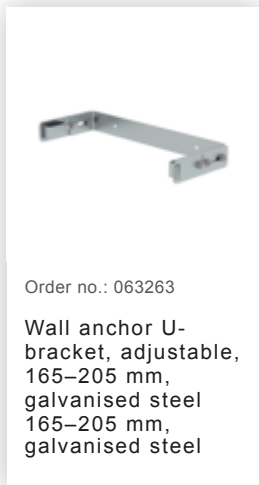

Order no.: 061264

Ladder section anodised
aluminium 7 rungs
Anodised aluminium

Accessories for the product family

Order no.: 063250

Wall anchor, adjustable, 165–205 mm, galvanised steel
165–205 hot-galvanised steel

Order no.: 063262

Wall anchor w. Clamping bracket, adjustable, 215–275 mm, galvanised steel
215-275 mm adjustment range
Galvanised steel

Order no.: 063261

Wall anchor w. clamping bracket, adjustable 275–375 mm, galvanised steel
275-375 mm adjustment range
Galvanised steel

Order no.: 063269

Wall anchor w. clamping bracket, adjustable 375–500 mm, galvanised steel

Order no.: 068249

Wall anchor, rigid, 200 mm, stainless steel

Order no.: 068250

Wall anchor, adjustable, 165–205 mm, stainless steel

Order no.: 068262

Wall anchor w. Clamping bracket, adjustable, 215–275 mm, stainless steel

Order no.: 068261

Wall anchor w. Clamping bracket, adjustable, 275–375 mm, stainless steel

Order no.: 063270

Special wall bracket, adjustment range 500-600mm, galvanised steel