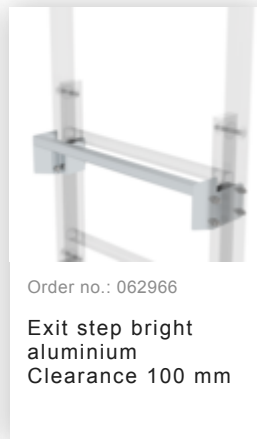

Order no.: 063253

Ground attachment for base plate for vertical ladders galvanised steel

Order no.: 068253

Ground attachment for base plate for vertical ladders

Order no.: 063278

Wall anchor

Order no.: 061243

Exit side-rail straight Anodised aluminium

Order no.: 061049

Exit side-rail angled Anodised aluminium

Order no.: 061050

Exit side-rail with railing attachment Anodised aluminium

Order no.: 062966

Exit step bright aluminium Clearance 100 mm