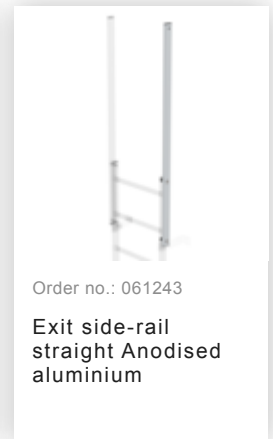

Order no.: 063253

Ground attachment for base plate for vertical ladders galvanised steel

Order no.: 068253

Ground attachment for base plate for vertical ladders

Order no.: 063278

Wall anchor

Order no.: 061243

Exit side-rail straight Anodised aluminium

Order no.: 061049

Exit side-rail angled Anodised aluminium

Order no.: 061050

Exit side-rail with railing attachment Anodised aluminium

Order no.: 062966

Exit step bright aluminium Clearance 100 mm