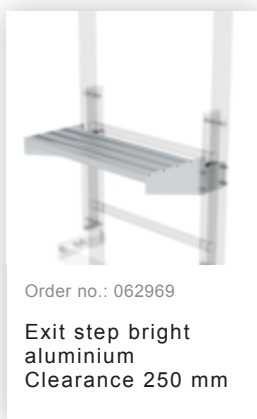

Order no.: 062969

Exit step bright aluminium Clearance 250 mm