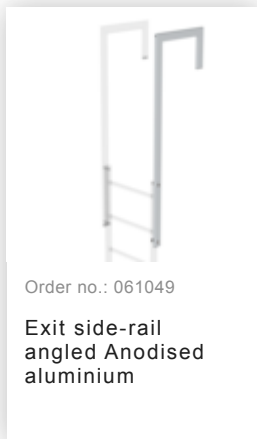

Order no.: 064271

Special wall bracket, adjustment range 600–700mm, stainless steel

Order no.: 064272

Special wall bracket, adjustment range 700–800mm, stainless steel

Order no.: 064273

Special wall bracket, adjustment range 800-900mm, stainless steel

Order no.: 063253

Ground attachment for base plate for vertical ladders galvanised steel

Order no.: 068253

Ground attachment for base plate for vertical ladders

Order no.: 063278

Wall anchor

Order no.: 061243

Exit side-rail straight Anodised aluminium

Order no.: 061049

Exit side-rail angled Anodised aluminium

Order no.: 061050

Exit side-rail with railing attachment Anodised aluminium

Order no.: 062966

Exit step bright aluminium Clearance 100 mm