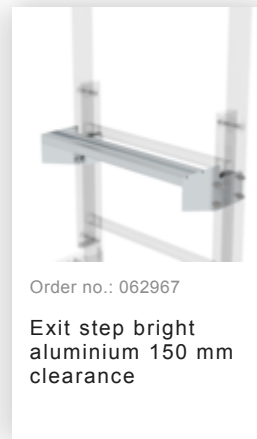

Order no.: 063253

Ground attachment for base plate for vertical ladders galvanised steel

Order no.: 068253

Ground attachment for base plate for vertical ladders

Order no.: 063278

Wall anchor

Order no.: 061243

Exit side-rail straight Anodised aluminium

Order no.: 061049

Exit side-rail angled Anodised aluminium

Order no.: 061050

Exit side-rail with railing attachment Anodised aluminium

Order no.: 062966

Exit step bright aluminium Clearance 100 mm