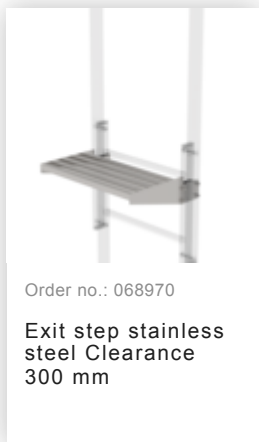

Order no.: 063966

Exit step galvanised steel Clearance 100 mm

Order no.: 063967

Exit step galvanised steel Clearance 150 mm

Order no.: 063968

Exit step galvanised steel Clearance 200 mm

Order no.: 068961

Transfer platform
between ladder
sections, Ø 700 mm
V2A stainless steel

Order no.: 061960

Intermediate
platform, folding
Anodised
aluminium

Order no.: 063499

Access guard can
be hooked in Bright
aluminium, height:
1,190 mm

Order no.: 063497

Access guard
locking door

Order no.: 077530