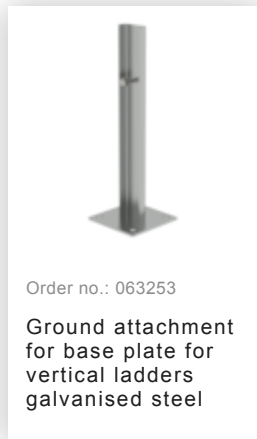

Order no.: 061265

Ladder section anodised
aluminium 10 rungs
Anodised aluminium

Accessories for the product family

 <p>Order no.: 068239 Connecting brace Stainless steel</p>	 <p>Order no.: 061236 Vertical ladder connector 200 mm Cast aluminium</p>	 <p>Order no.: 068236 Vertical ladder connector 200 mm Edelstahl</p>	 <p>Order no.: 063257 Wall anchor U- bracket, rigid Wall clearance 150 mm</p>	 <p>Order no.: 063259 Wall anchor U- bracket, rigid Wall clearance 200 mm</p>
 <p>Order no.: 063263 Wall anchor U- bracket, adjustable, 165–205 mm, galvanised steel 165–205 mm, galvanised steel</p>	 <p>Order no.: 063260 Wall anchor U- bracket, adjustable, 200–275 mm, galvanised steel 200–275 mm, galvanised steel</p>	 <p>Order no.: 063267 Wall anchor U- bracket, adjustable, 275–375mm, galvanised steel</p>	 <p>Order no.: 063275 Wall anchor U- bracket, adjustable, 375–500 mm, galvanised steel</p>	 <p>Order no.: 063249 Rigid wall anchor 200 mm, galvanised steel starr 200mm Stahl feuerverzinkt</p>

Order no.: 063272

Special wall bracket, adjustment range 700–800mm, galvanised steel

Order no.: 063273

Special wall bracket, adjustment range 800–900mm, galvanised steel

Order no.: 064270

Special wall bracket, adjustment range 500–600mm, stainless steel

Order no.: 064271

Special wall bracket, adjustment range 600–700mm, stainless steel

Order no.: 064272

Special wall bracket, adjustment range 700–800mm, stainless steel

Order no.: 064273

Special wall bracket, adjustment range 800-900mm, stainless steel

Order no.: 063253

Ground attachment for base plate for vertical ladders galvanised steel

Order no.: 068253

Ground attachment for base plate for vertical ladders

Order no.: 063278

Wall anchor

Order no.: 061243