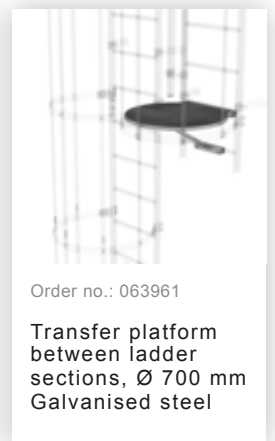

Order no.: 063966

Exit step galvanised steel Clearance 100 mm

Order no.: 063967

Exit step galvanised steel Clearance 150 mm

Order no.: 063968

Exit step galvanised steel Clearance 200 mm

Order no.: 068961

Transfer platform
between ladder
sections, Ø 700 mm
V2A stainless steel

Order no.: 061960

Intermediate
platform, folding
Anodised
aluminium

Order no.: 063499

Access guard can
be hooked in Bright
aluminium, height:
1,190 mm

Order no.: 063497

Access guard
locking door

Order no.: 077530