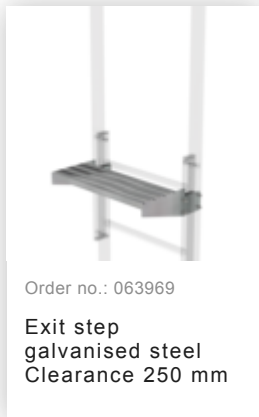

Order no.: 063966

Exit step galvanised steel Clearance 100 mm

Order no.: 063967

Exit step galvanised steel Clearance 150 mm

Order no.: 063968

Exit step galvanised steel Clearance 200 mm

Order no.: 068961

Transfer platform
between ladder
sections, Ø 700 mm
V2A stainless steel

Order no.: 061960

Intermediate
platform, folding
Anodised
aluminium

Order no.: 063499

Access guard can
be hooked in Bright
aluminium, height:
1,190 mm

Order no.: 063497

Access guard
locking door

Order no.: 077530