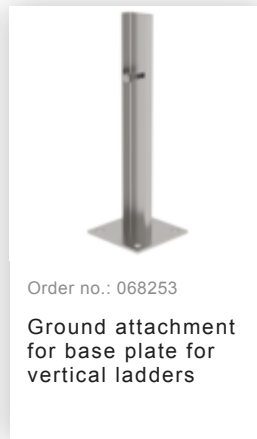

Order no.: 061265

Ladder section anodised
aluminium 10 rungs
Anodised aluminium

Accessories for the product family

 <p>Order no.: 068239 Connecting brace Stainless steel</p>	 <p>Order no.: 061236 Vertical ladder connector 200 mm Cast aluminium</p>	 <p>Order no.: 068236 Vertical ladder connector 200 mm Edelstahl</p>	 <p>Order no.: 063257 Wall anchor U- bracket, rigid Wall clearance 150 mm</p>	 <p>Order no.: 063259 Wall anchor U- bracket, rigid Wall clearance 200 mm</p>
 <p>Order no.: 063263 Wall anchor U- bracket, adjustable, 165–205 mm, galvanised steel 165–205 mm, galvanised steel</p>	 <p>Order no.: 063260 Wall anchor U- bracket, adjustable, 200–275 mm, galvanised steel 200–275 mm, galvanised steel</p>	 <p>Order no.: 063267 Wall anchor U- bracket, adjustable, 275–375mm, galvanised steel</p>	 <p>Order no.: 063275 Wall anchor U- bracket, adjustable, 375–500 mm, galvanised steel</p>	 <p>Order no.: 063249 Rigid wall anchor 200 mm, galvanised steel starr 200mm Stahl feuerverzinkt</p>

Order no.: 063272

Special wall bracket, adjustment range 700–800mm, galvanised steel

Order no.: 063273

Special wall bracket, adjustment range 800–900mm, galvanised steel

Order no.: 064270

Special wall bracket, adjustment range 500–600mm, stainless steel

Order no.: 064271

Special wall bracket, adjustment range 600–700mm, stainless steel

Order no.: 064272

Special wall bracket, adjustment range 700–800mm, stainless steel

Order no.: 064273

Special wall bracket, adjustment range 800-900mm, stainless steel

Order no.: 063253

Ground attachment for base plate for vertical ladders galvanised steel

Order no.: 068253

Ground attachment for base plate for vertical ladders

Order no.: 063278

Wall anchor

Order no.: 061243