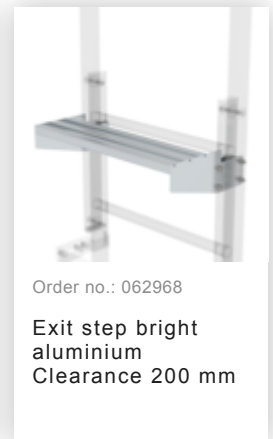

Order no.: 062968

Exit step bright aluminium Clearance 200 mm