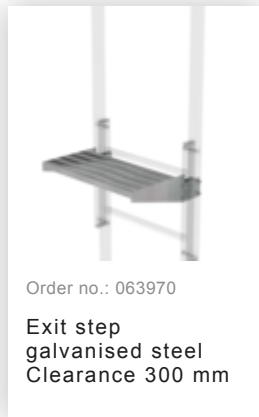

Order no.: 063966

Exit step galvanised steel Clearance 100 mm

Order no.: 063967

Exit step galvanised steel Clearance 150 mm

Order no.: 063968

Exit step galvanised steel Clearance 200 mm

Order no.: 068961

Transfer platform
between ladder
sections, Ø 700 mm
V2A stainless steel

Order no.: 061960

Intermediate
platform, folding
Anodised
aluminium

Order no.: 063499

Access guard can
be hooked in Bright
aluminium, height:
1,190 mm

Order no.: 063497

Access guard
locking door

Order no.: 077530