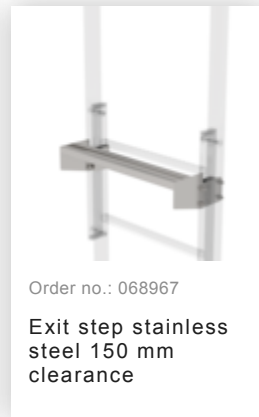

Order no.: 063966

Exit step galvanised steel Clearance 100 mm

Order no.: 063967

Exit step galvanised steel Clearance 150 mm

Order no.: 063968

Exit step galvanised steel Clearance 200 mm

Order no.: 068961

Transfer platform
between ladder
sections, Ø 700 mm
V2A stainless steel

Order no.: 061960

Intermediate
platform, folding
Anodised
aluminium

Order no.: 063499

Access guard can
be hooked in Bright
aluminium, height:
1,190 mm

Order no.: 063497

Access guard
locking door

Order no.: 077530