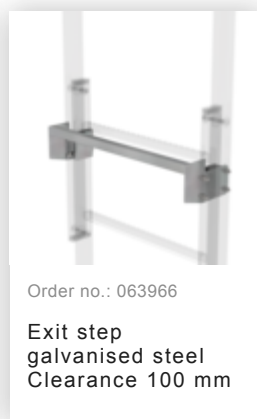

Exit side-rail straight Anodised aluminium

Order no.: 061049

Exit side-rail angled Anodised aluminium

Order no.: 061050

Exit side-rail with railing attachment Anodised aluminium

Order no.: 062966

Exit step bright aluminium Clearance 100 mm

Order no.: 062967

Exit step bright aluminium 150 mm clearance

Order no.: 062968

Exit step bright aluminium Clearance 200 mm

Order no.: 062969

Exit step bright aluminium Clearance 250 mm

Order no.: 062970

Exit step bright aluminium Clearance 300 mm

Order no.: 063966

Exit step galvanised steel Clearance 100 mm

Order no.: 063967

Exit step galvanised steel Clearance 150 mm

Order no.: 063968

Exit step galvanised steel Clearance 200 mm

Order no.: 068961

Transfer platform
between ladder
sections, Ø 700 mm
V2A stainless steel

Order no.: 061960

Intermediate
platform, folding
Anodised
aluminium

Order no.: 063499

Access guard can
be hooked in Bright
aluminium, height:
1,190 mm

Order no.: 063497

Access guard
locking door

Order no.: 077530