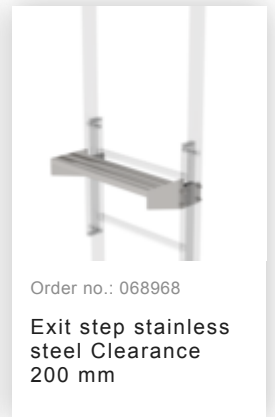

Order no.: 063966

Exit step galvanised steel Clearance 100 mm

Order no.: 063967

Exit step galvanised steel Clearance 150 mm

Order no.: 063968

Exit step galvanised steel Clearance 200 mm

Order no.: 068961

Transfer platform
between ladder
sections, Ø 700 mm
V2A stainless steel

Order no.: 061960

Intermediate
platform, folding
Anodised
aluminium

Order no.: 063499

Access guard can
be hooked in Bright
aluminium, height:
1,190 mm

Order no.: 063497

Access guard
locking door

Order no.: 077530