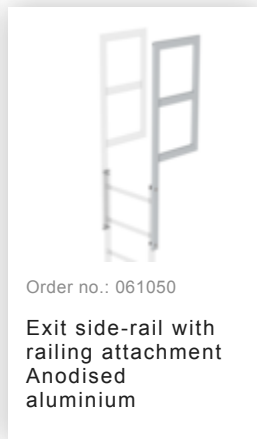

Order no.: 064271

Special wall bracket, adjustment range 600–700mm, stainless steel

Order no.: 064272

Special wall bracket, adjustment range 700–800mm, stainless steel

Order no.: 064273

Special wall bracket, adjustment range 800-900mm, stainless steel

Order no.: 063253

Ground attachment for base plate for vertical ladders galvanised steel

Order no.: 068253

Ground attachment for base plate for vertical ladders

Order no.: 063278

Wall anchor

Order no.: 061243

Exit side-rail straight Anodised aluminium

Order no.: 061049

Exit side-rail angled Anodised aluminium

Order no.: 061050

Exit side-rail with railing attachment Anodised aluminium

Order no.: 062966

Exit step bright aluminium Clearance 100 mm