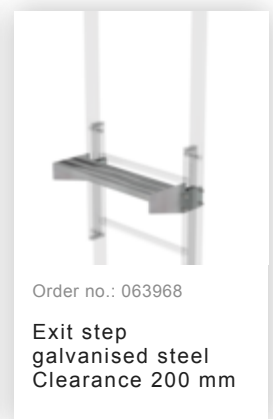

Order no.: 063253

Ground attachment for base plate for vertical ladders galvanised steel

Order no.: 068253

Ground attachment for base plate for vertical ladders

Order no.: 063278

Wall anchor

Order no.: 061243

Exit side-rail straight Anodised aluminium

Order no.: 061049

Exit side-rail angled Anodised aluminium

Order no.: 061050

Exit side-rail with railing attachment Anodised aluminium

Order no.: 062966

Exit step bright aluminium Clearance 100 mm

Order no.: 062967

Exit step bright aluminium 150 mm clearance

Order no.: 062968

Exit step bright aluminium Clearance 200 mm

Order no.: 062969

Exit step bright aluminium Clearance 250 mm

Order no.: 062970

Exit step bright aluminium Clearance 300 mm

Order no.: 063966

Exit step galvanised steel Clearance 100 mm

Order no.: 063967

Exit step galvanised steel Clearance 150 mm

Order no.: 063968

Exit step galvanised steel Clearance 200 mm

Order no.: 068961

Transfer platform
between ladder
sections, Ø 700 mm
V2A stainless steel