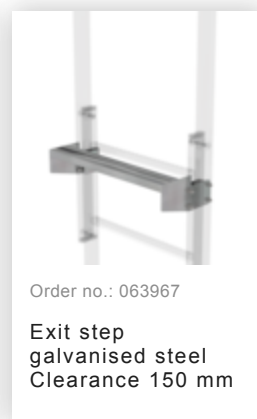

Order no.: 063253

Ground attachment for base plate for vertical ladders galvanised steel

Order no.: 068253

Ground attachment for base plate for vertical ladders

Order no.: 063278

Wall anchor

Order no.: 061243

Exit side-rail straight Anodised aluminium

Order no.: 061049

Exit side-rail angled Anodised aluminium

Order no.: 061050

Exit side-rail with railing attachment Anodised aluminium

Order no.: 062966

Exit step bright aluminium Clearance 100 mm

Order no.: 062967

Exit step bright aluminium 150 mm clearance

Order no.: 062968

Exit step bright aluminium Clearance 200 mm

Order no.: 062969

Exit step bright aluminium Clearance 250 mm

Order no.: 062970

Exit step bright aluminium Clearance 300 mm

Order no.: 063966

Exit step galvanised steel Clearance 100 mm

Order no.: 063967

Exit step galvanised steel Clearance 150 mm

Order no.: 063968

Exit step galvanised steel Clearance 200 mm

Order no.: 068961

Transfer platform
between ladder
sections, Ø 700 mm
V2A stainless steel