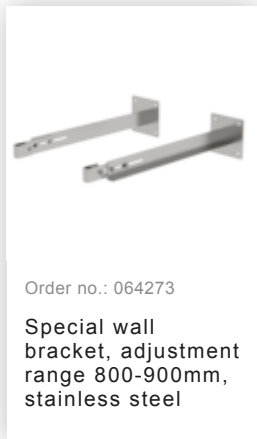

Order no.: 061265

Ladder section anodised
aluminium 10 rungs
Anodised aluminium

Accessories for the product family

 <p>Order no.: 068239 Connecting brace Stainless steel</p>	 <p>Order no.: 061236 Vertical ladder connector 200 mm Cast aluminium</p>	 <p>Order no.: 068236 Vertical ladder connector 200 mm Edelstahl</p>	 <p>Order no.: 063257 Wall anchor U- bracket, rigid Wall clearance 150 mm</p>	 <p>Order no.: 063259 Wall anchor U- bracket, rigid Wall clearance 200 mm</p>
 <p>Order no.: 063263 Wall anchor U- bracket, adjustable, 165–205 mm, galvanised steel 165–205 mm, galvanised steel</p>	 <p>Order no.: 063260 Wall anchor U- bracket, adjustable, 200–275 mm, galvanised steel 200–275 mm, galvanised steel</p>	 <p>Order no.: 063267 Wall anchor U- bracket, adjustable, 275–375mm, galvanised steel</p>	 <p>Order no.: 063275 Wall anchor U- bracket, adjustable, 375–500 mm, galvanised steel</p>	 <p>Order no.: 063249 Rigid wall anchor 200 mm, galvanised steel starr 200mm Stahl feuerverzinkt</p>

Order no.: 068261

Wall anchor w. Clamping bracket, adjustable, 275–375 mm, stainless steel

Order no.: 063270

Special wall bracket, adjustment range 500–600mm, galvanised steel

Order no.: 063271

Special wall bracket, adjustment range 600–700mm, galvanised steel

Order no.: 063272

Special wall bracket, adjustment range 700–800mm, galvanised steel

Order no.: 063273

Special wall bracket, adjustment range 800–900mm, galvanised steel

Order no.: 064270

Special wall bracket, adjustment range 500–600mm, stainless steel

Order no.: 064271

Special wall bracket, adjustment range 600–700mm, stainless steel

Order no.: 064272

Special wall bracket, adjustment range 700–800mm, stainless steel

Order no.: 064273

Special wall bracket, adjustment range 800-900mm, stainless steel