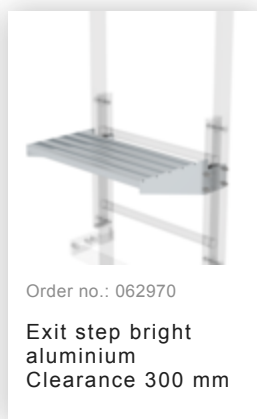

Order no.: 063253

Ground attachment for base plate for vertical ladders galvanised steel

Order no.: 068253

Ground attachment for base plate for vertical ladders

Order no.: 063278

Wall anchor

Order no.: 061243

Order no.: 062967

Exit step bright aluminium 150 mm clearance

Order no.: 062968

Exit step bright aluminium Clearance 200 mm

Order no.: 062969

Exit step bright aluminium Clearance 250 mm

Order no.: 062970

Exit step bright aluminium Clearance 300 mm

Order no.: 063966

Exit step galvanised steel Clearance 100 mm

Order no.: 063967

Exit step galvanised steel Clearance 150 mm

Order no.: 063968

Exit step galvanised steel Clearance 200 mm

Order no.: 068961

Transfer platform
between ladder
sections, Ø 700 mm
V2A stainless steel