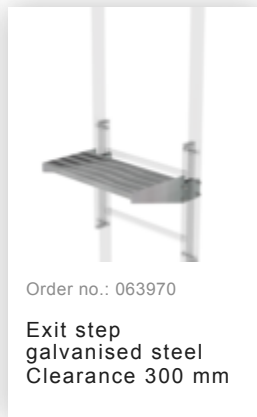

Order no.: 063253

Ground attachment for base plate for vertical ladders galvanised steel

Order no.: 068253

Ground attachment for base plate for vertical ladders

Order no.: 063278

Wall anchor

Order no.: 061243

Exit side-rail straight Anodised aluminium

Order no.: 077531

Fall protection rail  
1,96m with  
connecting strap,  
galvanised steel

Order no.: 077532

Fall protection rail  
2,80m with  
connecting strap,  
galvanised steel