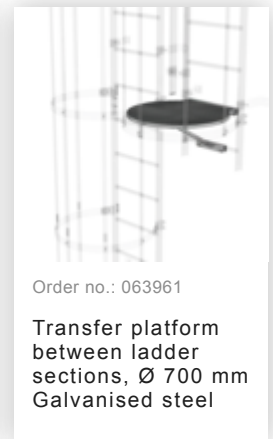

Order no.: 063253

Ground attachment for base plate for vertical ladders galvanised steel

Order no.: 068253

Ground attachment for base plate for vertical ladders

Order no.: 063278

Wall anchor

Order no.: 061243

Exit side-rail straight Anodised aluminium

Order no.: 077531

Fall protection rail  
1,96m with  
connecting strap,  
galvanised steel

Order no.: 077532

Fall protection rail  
2,80m with  
connecting strap,  
galvanised steel