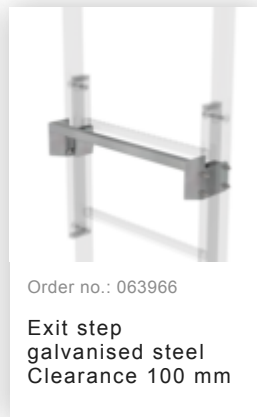

Order no.: 064271

Special wall bracket, adjustment range 600-700mm, stainless steel

Order no.: 064272

Special wall bracket, adjustment range 700-800mm, stainless steel

Order no.: 064273

Special wall bracket, adjustment range 800-900mm, stainless steel

Order no.: 063253

Ground attachment for base plate for vertical ladders galvanised steel

Order no.: 068253

Ground attachment for base plate for vertical ladders

Order no.: 063278

Wall anchor

Order no.: 061243

Exit side-rail straight Anodised aluminium

Order no.: 077531

Fall protection rail  
1,96m with  
connecting strap,  
galvanised steel

Order no.: 077532

Fall protection rail  
2,80m with  
connecting strap,  
galvanised steel