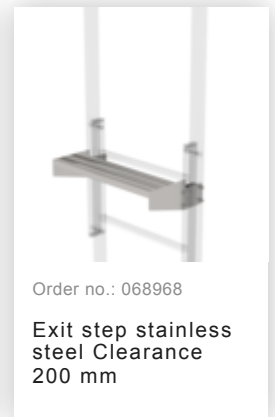

Order no.: 064271

Special wall bracket, adjustment range 600-700mm, stainless steel

Order no.: 064272

Special wall bracket, adjustment range 700-800mm, stainless steel

Order no.: 064273

Special wall bracket, adjustment range 800-900mm, stainless steel

Order no.: 063253

Ground attachment for base plate for vertical ladders galvanised steel

Order no.: 068253

Ground attachment for base plate for vertical ladders

Order no.: 063278

Wall anchor

Order no.: 061243

Exit side-rail straight Anodised aluminium

Order no.: 077531

Fall protection rail  
1,96m with  
connecting strap,  
galvanised steel

Order no.: 077532

Fall protection rail  
2,80m with  
connecting strap,  
galvanised steel