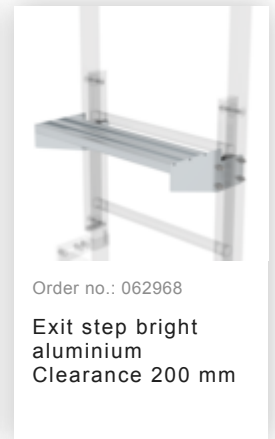

Order no.: 064271

Special wall bracket, adjustment range 600-700mm, stainless steel

Order no.: 064272

Special wall bracket, adjustment range 700-800mm, stainless steel

Order no.: 064273

Special wall bracket, adjustment range 800-900mm, stainless steel

Order no.: 063253

Ground attachment for base plate for vertical ladders galvanised steel

Order no.: 068253

Ground attachment for base plate for vertical ladders

Order no.: 063278

Wall anchor

Order no.: 061243

Exit side-rail straight Anodised aluminium

Order no.: 077531

Fall protection rail  
1,96m with  
connecting strap,  
galvanised steel

Order no.: 077532

Fall protection rail  
2,80m with  
connecting strap,  
galvanised steel