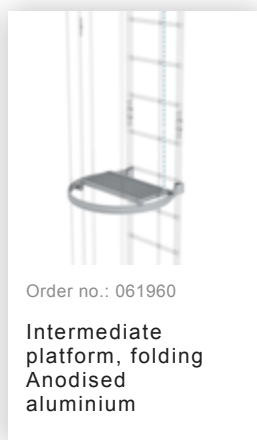

Order no.: 063253

Ground attachment for base plate for vertical ladders galvanised steel

Order no.: 068253

Ground attachment for base plate for vertical ladders

Order no.: 063278

Wall anchor

Order no.: 061243

Exit side-rail straight Anodised aluminium

Order no.: 077531

Fall protection rail  
1,96m with  
connecting strap,  
galvanised steel

Order no.: 077532

Fall protection rail  
2,80m with  
connecting strap,  
galvanised steel