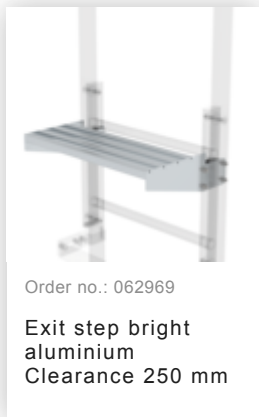

Order no.: 064271

Special wall bracket, adjustment range 600-700mm, stainless steel

Order no.: 064272

Special wall bracket, adjustment range 700-800mm, stainless steel

Order no.: 064273

Special wall bracket, adjustment range 800-900mm, stainless steel

Order no.: 063253

Ground attachment for base plate for vertical ladders galvanised steel

Order no.: 068253

Ground attachment for base plate for vertical ladders

Order no.: 063278

Wall anchor

Order no.: 061243

Exit side-rail straight Anodised aluminium

Order no.: 077531

Fall protection rail  
1,96m with  
connecting strap,  
galvanised steel

Order no.: 077532

Fall protection rail  
2,80m with  
connecting strap,  
galvanised steel