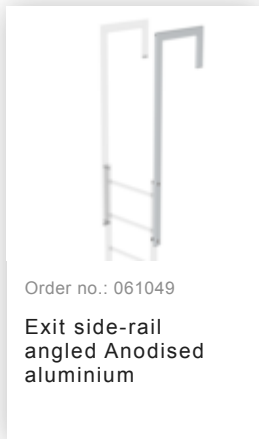

Order no.: 063253

Ground attachment for base plate for vertical ladders galvanised steel

Order no.: 068253

Ground attachment for base plate for vertical ladders

Order no.: 063278

Wall anchor

Order no.: 061243

Exit side-rail straight Anodised aluminium

Order no.: 077531

Fall protection rail  
1,96m with  
connecting strap,  
galvanised steel

Order no.: 077532

Fall protection rail  
2,80m with  
connecting strap,  
galvanised steel