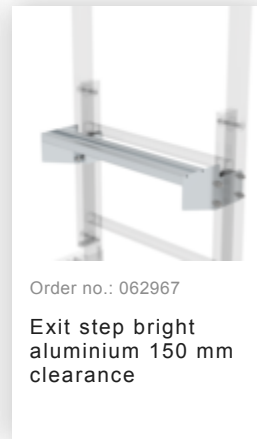

Order no.: 064271

Special wall bracket, adjustment range 600-700mm, stainless steel

Order no.: 064272

Special wall bracket, adjustment range 700-800mm, stainless steel

Order no.: 064273

Special wall bracket, adjustment range 800-900mm, stainless steel

Order no.: 063253

Ground attachment for base plate for vertical ladders galvanised steel

Order no.: 068253

Ground attachment for base plate for vertical ladders

Order no.: 063278

Wall anchor

Order no.: 061243

Exit side-rail straight Anodised aluminium

Order no.: 077531

Fall protection rail  
1,96m with  
connecting strap,  
galvanised steel

Order no.: 077532

Fall protection rail  
2,80m with  
connecting strap,  
galvanised steel