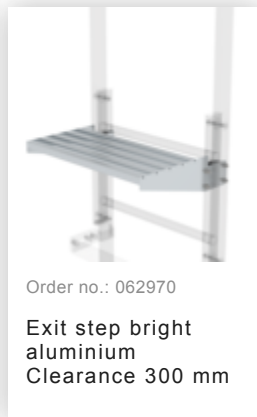

Order no.: 064271

Special wall bracket, adjustment range 600-700mm, stainless steel

Order no.: 064272

Special wall bracket, adjustment range 700-800mm, stainless steel

Order no.: 064273

Special wall bracket, adjustment range 800-900mm, stainless steel

Order no.: 063253

Ground attachment for base plate for vertical ladders galvanised steel

Order no.: 068253

Ground attachment for base plate for vertical ladders

Order no.: 063278

Wall anchor

Order no.: 061243

Exit side-rail straight Anodised aluminium

Order no.: 077531

Fall protection rail  
1,96m with  
connecting strap,  
galvanised steel

Order no.: 077532

Fall protection rail  
2,80m with  
connecting strap,  
galvanised steel