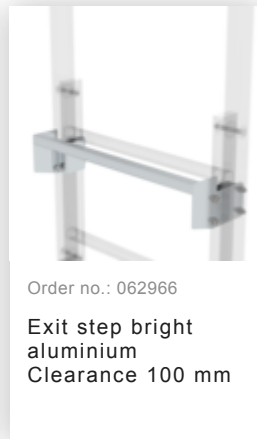

Order no.: 064271

Special wall bracket, adjustment range 600-700mm, stainless steel

Order no.: 064272

Special wall bracket, adjustment range 700-800mm, stainless steel

Order no.: 064273

Special wall bracket, adjustment range 800-900mm, stainless steel

Order no.: 063253

Ground attachment for base plate for vertical ladders galvanised steel

Order no.: 068253

Ground attachment for base plate for vertical ladders

Order no.: 063278

Wall anchor

Order no.: 061243

Exit side-rail straight Anodised aluminium

Order no.: 077531

Fall protection rail  
1,96m with  
connecting strap,  
galvanised steel

Order no.: 077532

Fall protection rail  
2,80m with  
connecting strap,  
galvanised steel