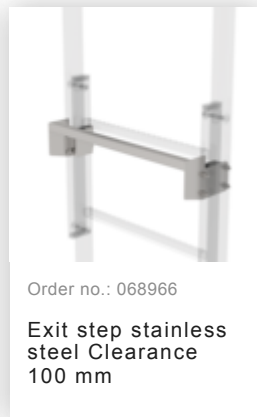

Order no.: 064271

Special wall bracket, adjustment range 600-700mm, stainless steel

Order no.: 064272

Special wall bracket, adjustment range 700-800mm, stainless steel

Order no.: 064273

Special wall bracket, adjustment range 800-900mm, stainless steel

Order no.: 063253

Ground attachment for base plate for vertical ladders galvanised steel

Order no.: 068253

Ground attachment for base plate for vertical ladders

Order no.: 063278

Wall anchor

Order no.: 061243

Exit side-rail straight Anodised aluminium

Order no.: 077531

Fall protection rail  
1,96m with  
connecting strap,  
galvanised steel

Order no.: 077532

Fall protection rail  
2,80m with  
connecting strap,  
galvanised steel