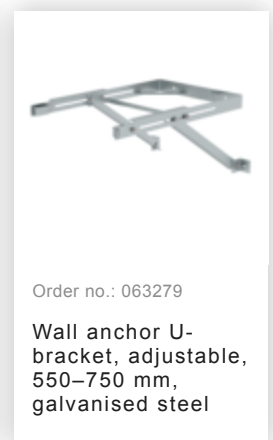

Order no.: 019176

Inventory sticker

Order no.: 063187

Roof parapet bridge  
galvanised steel  
special length 1880  
mm clear length

Order no.: 063496

Access guarding -  
end door for  
climbing protection

Order no.: 063279

Wall anchor U-  
bracket, adjustable,  
550-750 mm,  
galvanised steel

Order no.: 063280

Wall anchor U-  
bracket, adjustable,  
750-950 mm,  
galvanised steel