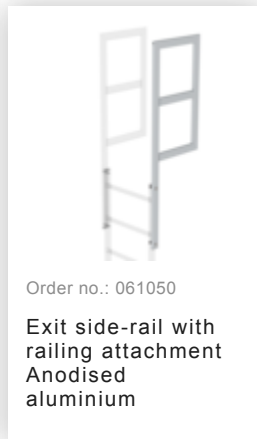

Order no.: 063253

Ground attachment for base plate for vertical ladders galvanised steel

Order no.: 068253

Ground attachment for base plate for vertical ladders

Order no.: 063278

Wall anchor

Order no.: 061243

Exit side-rail straight Anodised aluminium

Order no.: 077531

Fall protection rail  
1,96m with  
connecting strap,  
galvanised steel

Order no.: 077532

Fall protection rail  
2,80m with  
connecting strap,  
galvanised steel