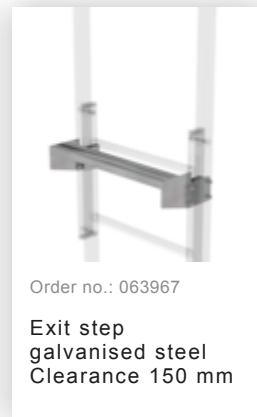

Wall anchor,  
adjustable, 165–  
205 mm,  
galvanised steel  
165–205 hot-  
galvanised steel

Order no.: 063262

Wall anchor w.  
Clamping bracket,  
adjustable, 215–  
275 mm,  
galvanised steel  
215-275 mm  
adjustment range  
Galvanised steel

Order no.: 064271

Special wall bracket, adjustment range 600-700mm, stainless steel

Order no.: 064272

Special wall bracket, adjustment range 700-800mm, stainless steel

Order no.: 064273

Special wall bracket, adjustment range 800-900mm, stainless steel

Order no.: 063253

Ground attachment for base plate for vertical ladders galvanised steel

Order no.: 068253

Ground attachment for base plate for vertical ladders

Order no.: 063278

Wall anchor

Order no.: 061243

Exit side-rail straight Anodised aluminium

Order no.: 077531

Fall protection rail  
1,96m with  
connecting strap,  
galvanised steel

Order no.: 077532

Fall protection rail  
2,80m with  
connecting strap,  
galvanised steel