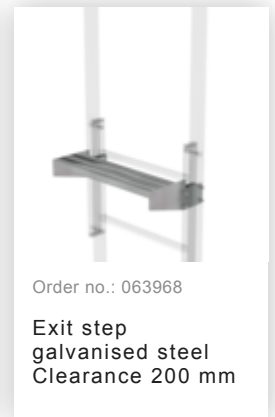

Order no.: 064271

Special wall bracket, adjustment range 600-700mm, stainless steel

Order no.: 064272

Special wall bracket, adjustment range 700-800mm, stainless steel

Order no.: 064273

Special wall bracket, adjustment range 800-900mm, stainless steel

Order no.: 063253

Ground attachment for base plate for vertical ladders galvanised steel

Order no.: 068253

Ground attachment for base plate for vertical ladders

Order no.: 063278

Wall anchor

Order no.: 061243

Exit side-rail straight Anodised aluminium

Order no.: 077531

Fall protection rail  
1,96m with  
connecting strap,  
galvanised steel

Order no.: 077532

Fall protection rail  
2,80m with  
connecting strap,  
galvanised steel