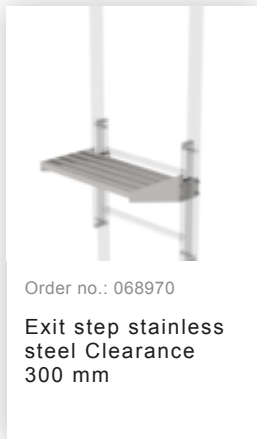

Order no.: 063253

Ground attachment for base plate for vertical ladders galvanised steel

Order no.: 068253

Ground attachment for base plate for vertical ladders

Order no.: 063278

Wall anchor

Order no.: 061243

Exit side-rail straight Anodised aluminium

Order no.: 077531

Fall protection rail  
1,96m with  
connecting strap,  
galvanised steel

Order no.: 077532

Fall protection rail  
2,80m with  
connecting strap,  
galvanised steel