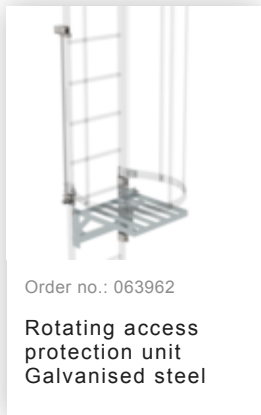

Order no.: 061266

Ladder section anodised
aluminium 13 rungs
Anodised aluminium

Accessories for this product

Accessories for the product family