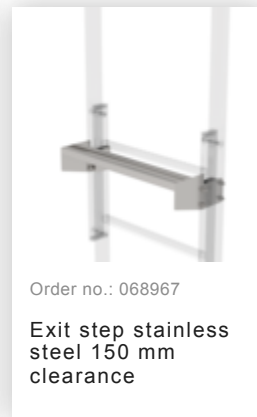

Order no.: 064271

Special wall bracket, adjustment range 600-700mm, stainless steel

Order no.: 064272

Special wall bracket, adjustment range 700-800mm, stainless steel

Order no.: 064273

Special wall bracket, adjustment range 800-900mm, stainless steel

Order no.: 063253

Ground attachment for base plate for vertical ladders galvanised steel

Order no.: 068253

Ground attachment for base plate for vertical ladders

Order no.: 063278

Wall anchor

Order no.: 061243

Exit side-rail straight Anodised aluminium

Order no.: 077531

Fall protection rail  
1,96m with  
connecting strap,  
galvanised steel

Order no.: 077532

Fall protection rail  
2,80m with  
connecting strap,  
galvanised steel