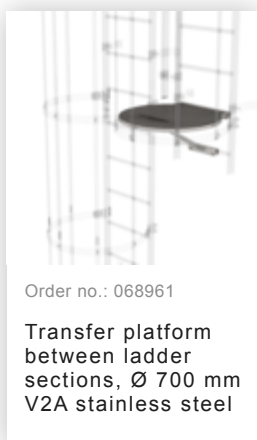

Order no.: 063253

Ground attachment for base plate for vertical ladders galvanised steel

Order no.: 068253

Ground attachment for base plate for vertical ladders

Order no.: 063278

Wall anchor

Order no.: 061243

Exit side-rail straight Anodised aluminium

Order no.: 077531

Fall protection rail  
1,96m with  
connecting strap,  
galvanised steel

Order no.: 077532

Fall protection rail  
2,80m with  
connecting strap,  
galvanised steel