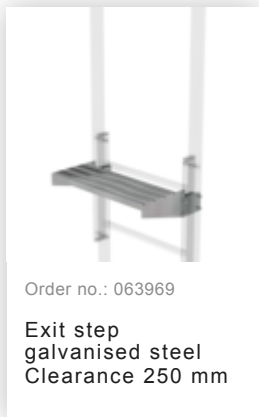

Order no.: 064271

Special wall bracket, adjustment range 600-700mm, stainless steel

Order no.: 064272

Special wall bracket, adjustment range 700-800mm, stainless steel

Order no.: 064273

Special wall bracket, adjustment range 800-900mm, stainless steel

Order no.: 063253

Ground attachment for base plate for vertical ladders galvanised steel

Order no.: 068253

Ground attachment for base plate for vertical ladders

Order no.: 063278

Wall anchor

Order no.: 061243

Exit side-rail straight Anodised aluminium

Order no.: 077531

Fall protection rail  
1,96m with  
connecting strap,  
galvanised steel

Order no.: 077532

Fall protection rail  
2,80m with  
connecting strap,  
galvanised steel