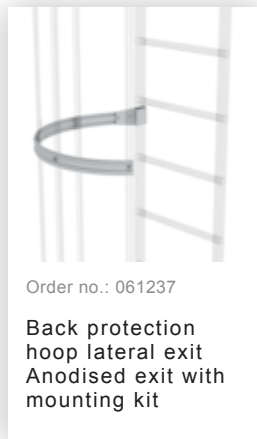

Order no.: 063253

Ground attachment for base plate for vertical ladders galvanised steel

Order no.: 068253

Ground attachment for base plate for vertical ladders

Order no.: 063278

Wall anchor

Order no.: 061243

Exit side-rail straight Anodised aluminium

Order no.: 077531

Fall protection rail  
1,96m with  
connecting strap,  
galvanised steel

Order no.: 077532

Fall protection rail  
2,80m with  
connecting strap,  
galvanised steel