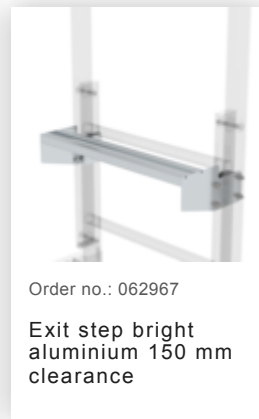

Order no.: 068249

Wall anchor, rigid, 200 mm, stainless steel

Order no.: 068250

Wall anchor, adjustable, 165–205 mm, stainless steel

Order no.: 068262

Wall anchor w. Clamping bracket, adjustable, 215–275 mm, stainless steel

Order no.: 068261

Wall anchor w. Clamping bracket, adjustable, 275–375 mm, stainless steel

Order no.: 063270

Special wall bracket, adjustment range 500-600mm, galvanised steel

Order no.: 063271

Special wall bracket, adjustment range 600-700mm, galvanised steel

Order no.: 063272

Special wall bracket, adjustment range 700-800mm, galvanised steel

Order no.: 063273

Special wall bracket, adjustment range 800-900mm, galvanised steel

Order no.: 064270

Special wall bracket, adjustment range 500-600mm, stainless steel

Order no.: 064271

Special wall bracket, adjustment range 600-700mm, stainless steel

Order no.: 064272

Special wall bracket, adjustment range 700-800mm, stainless steel

Order no.: 062185

Roof parapet bridge
bright aluminium
special length
1600mm