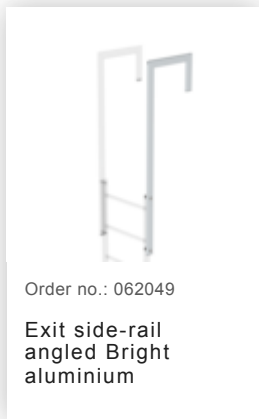

Order no.: 062264

Ladder section bright aluminium 7 rungs

Accessories for the product family

 <p>Order no.: 068239</p> <p>Connecting brace Stainless steel</p>	 <p>Order no.: 061236</p> <p>Vertical ladder connector 200 mm Cast aluminium</p>	 <p>Order no.: 068236</p> <p>Vertical ladder connector 200 mm Edelstahl</p>	 <p>Order no.: 063257</p> <p>Wall anchor U- bracket, rigid Wall clearance 150 mm</p>	 <p>Order no.: 063259</p> <p>Wall anchor U- bracket, rigid Wall clearance 200 mm</p>
 <p>Order no.: 063263</p> <p>Wall anchor U- bracket, adjustable, 165–205 mm, galvanised steel 165–205 mm, galvanised steel</p>	 <p>Order no.: 063260</p> <p>Wall anchor U- bracket, adjustable, 200–275 mm, galvanised steel 200–275 mm, galvanised steel</p>	 <p>Order no.: 063267</p> <p>Wall anchor U- bracket, adjustable, 275–375mm, galvanised steel</p>	 <p>Order no.: 063275</p> <p>Wall anchor U- bracket, adjustable, 375–500 mm, galvanised steel</p>	 <p>Order no.: 063249</p> <p>Rigid wall anchor 200 mm, galvanised steel starr 200mm Stahl feuerverzinkt</p>

Order no.: 068261

Wall anchor w. Clamping bracket, adjustable, 275–375 mm, stainless steel

Order no.: 063270

Special wall bracket, adjustment range 500-600mm, galvanised steel

Order no.: 063271

Special wall bracket, adjustment range 600-700mm, galvanised steel

Order no.: 063272

Special wall bracket, adjustment range 700-800mm, galvanised steel

Order no.: 063273

Special wall bracket, adjustment range 800-900mm, galvanised steel

Order no.: 064270

Special wall bracket, adjustment range 500-600mm, stainless steel

Order no.: 064271

Special wall bracket, adjustment range 600-700mm, stainless steel

Order no.: 064272

Special wall bracket, adjustment range 700-800mm, stainless steel

Order no.: 062185

Roof parapet bridge
bright aluminium
special length
1600mm