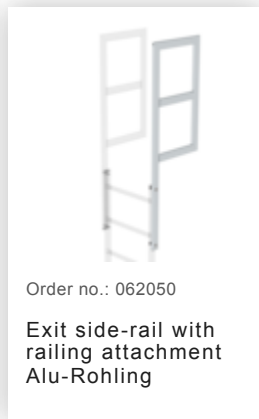

Order no.: 068249

Wall anchor, rigid, 200 mm, stainless steel

Order no.: 068250

Wall anchor, adjustable, 165–205 mm, stainless steel

Order no.: 068262

Wall anchor w. Clamping bracket, adjustable, 215–275 mm, stainless steel

Order no.: 068261

Wall anchor w. Clamping bracket, adjustable, 275–375 mm, stainless steel

Order no.: 063270

Special wall bracket, adjustment range 500-600mm, galvanised steel

Order no.: 063271

Special wall bracket, adjustment range 600-700mm, galvanised steel

Order no.: 063272

Special wall bracket, adjustment range 700-800mm, galvanised steel

Order no.: 063273

Special wall bracket, adjustment range 800-900mm, galvanised steel

Order no.: 064270

Special wall bracket, adjustment range 500-600mm, stainless steel

Order no.: 064271

Special wall bracket, adjustment range 600-700mm, stainless steel

Order no.: 064272

Special wall bracket, adjustment range 700-800mm, stainless steel

Order no.: 062185

Roof parapet bridge
bright aluminium
special length
1600mm