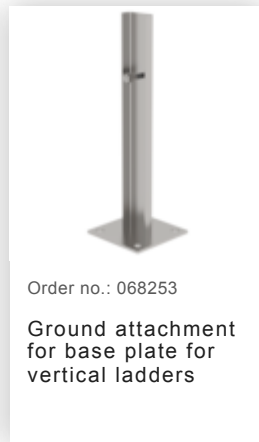

Order no.: 062264

Ladder section bright aluminium 7 rungs

Accessories for the product family

 <p>Order no.: 068239</p> <p>Connecting brace Stainless steel</p>	 <p>Order no.: 061236</p> <p>Vertical ladder connector 200 mm Cast aluminium</p>	 <p>Order no.: 068236</p> <p>Vertical ladder connector 200 mm Edelstahl</p>	 <p>Order no.: 063257</p> <p>Wall anchor U- bracket, rigid Wall clearance 150 mm</p>	 <p>Order no.: 063259</p> <p>Wall anchor U- bracket, rigid Wall clearance 200 mm</p>
 <p>Order no.: 063263</p> <p>Wall anchor U- bracket, adjustable, 165–205 mm, galvanised steel 165–205 mm, galvanised steel</p>	 <p>Order no.: 063260</p> <p>Wall anchor U- bracket, adjustable, 200–275 mm, galvanised steel 200–275 mm, galvanised steel</p>	 <p>Order no.: 063267</p> <p>Wall anchor U- bracket, adjustable, 275–375mm, galvanised steel</p>	 <p>Order no.: 063275</p> <p>Wall anchor U- bracket, adjustable, 375–500 mm, galvanised steel</p>	 <p>Order no.: 063249</p> <p>Rigid wall anchor 200 mm, galvanised steel starr 200mm Stahl feuerverzinkt</p>

Order no.: 068261

Wall anchor w. Clamping bracket, adjustable, 275–375 mm, stainless steel

Order no.: 063270

Special wall bracket, adjustment range 500-600mm, galvanised steel

Order no.: 063271

Special wall bracket, adjustment range 600-700mm, galvanised steel

Order no.: 063272

Special wall bracket, adjustment range 700-800mm, galvanised steel

Order no.: 063273

Special wall bracket, adjustment range 800-900mm, galvanised steel

Order no.: 064270

Special wall bracket, adjustment range 500-600mm, stainless steel

Order no.: 064271

Special wall bracket, adjustment range 600-700mm, stainless steel

Order no.: 064272

Special wall bracket, adjustment range 700-800mm, stainless steel

Order no.: 062185

Roof parapet bridge
bright aluminium
special length
1600mm