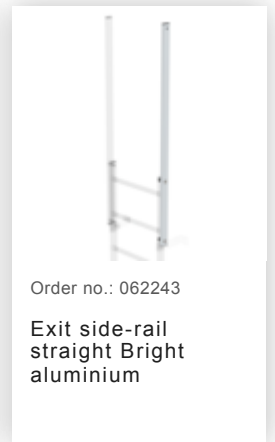

Order no.: 062264

Ladder section bright aluminium 7 rungs

Accessories for the product family

 <p>Order no.: 068239</p> <p>Connecting brace Stainless steel</p>	 <p>Order no.: 061236</p> <p>Vertical ladder connector 200 mm Cast aluminium</p>	 <p>Order no.: 068236</p> <p>Vertical ladder connector 200 mm Edelstahl</p>	 <p>Order no.: 063257</p> <p>Wall anchor U- bracket, rigid Wall clearance 150 mm</p>	 <p>Order no.: 063259</p> <p>Wall anchor U- bracket, rigid Wall clearance 200 mm</p>
 <p>Order no.: 063263</p> <p>Wall anchor U- bracket, adjustable, 165–205 mm, galvanised steel 165–205 mm, galvanised steel</p>	 <p>Order no.: 063260</p> <p>Wall anchor U- bracket, adjustable, 200–275 mm, galvanised steel 200–275 mm, galvanised steel</p>	 <p>Order no.: 063267</p> <p>Wall anchor U- bracket, adjustable, 275–375mm, galvanised steel</p>	 <p>Order no.: 063275</p> <p>Wall anchor U- bracket, adjustable, 375–500 mm, galvanised steel</p>	 <p>Order no.: 063249</p> <p>Rigid wall anchor 200 mm, galvanised steel starr 200mm Stahl feuerverzinkt</p>

Order no.: 068261

Wall anchor w. Clamping bracket, adjustable, 275–375 mm, stainless steel

Order no.: 063270

Special wall bracket, adjustment range 500-600mm, galvanised steel

Order no.: 063271

Special wall bracket, adjustment range 600-700mm, galvanised steel

Order no.: 063272

Special wall bracket, adjustment range 700-800mm, galvanised steel

Order no.: 063273

Special wall bracket, adjustment range 800-900mm, galvanised steel

Order no.: 064270

Special wall bracket, adjustment range 500-600mm, stainless steel

Order no.: 064271

Special wall bracket, adjustment range 600-700mm, stainless steel

Order no.: 064272

Special wall bracket, adjustment range 700-800mm, stainless steel

Order no.: 062185

Roof parapet bridge
bright aluminium
special length
1600mm