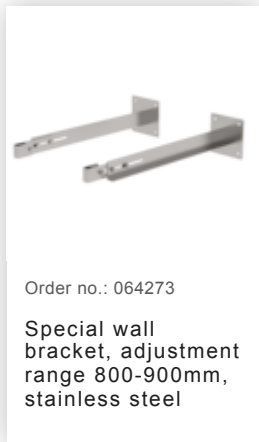

Order no.: 063261

Wall anchor w. clamping bracket, adjustable 275–375 mm, galvanised steel
275-375 mm adjustment range
Galvanised steel

Order no.: 063269

Wall anchor w. clamping bracket, adjustable 375–500 mm, galvanised steel

Order no.: 068261

Wall anchor w. Clamping bracket, adjustable, 275–375 mm, stainless steel

Order no.: 063270

Special wall bracket, adjustment range 500-600mm, galvanised steel

Order no.: 063271

Special wall bracket, adjustment range 600-700mm, galvanised steel

Order no.: 063272

Special wall bracket, adjustment range 700-800mm, galvanised steel

Order no.: 063273

Special wall bracket, adjustment range 800-900mm, galvanised steel

Order no.: 064270

Special wall bracket, adjustment range 500-600mm, stainless steel

Order no.: 064271

Special wall bracket, adjustment range 600-700mm, stainless steel

Order no.: 064272

Special wall bracket, adjustment range 700-800mm, stainless steel

Order no.: 062185

Roof parapet bridge
bright aluminium
special length
1600mm