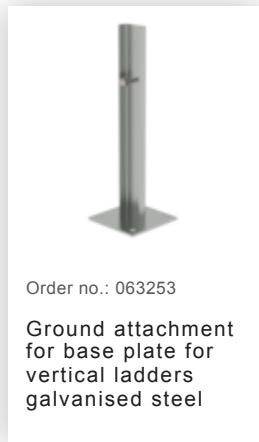

Order no.: 062264

Ladder section bright aluminium 7 rungs

Accessories for the product family

 <p>Order no.: 068239</p> <p>Connecting brace Stainless steel</p>	 <p>Order no.: 061236</p> <p>Vertical ladder connector 200 mm Cast aluminium</p>	 <p>Order no.: 068236</p> <p>Vertical ladder connector 200 mm Edelstahl</p>	 <p>Order no.: 063257</p> <p>Wall anchor U- bracket, rigid Wall clearance 150 mm</p>	 <p>Order no.: 063259</p> <p>Wall anchor U- bracket, rigid Wall clearance 200 mm</p>
 <p>Order no.: 063263</p> <p>Wall anchor U- bracket, adjustable, 165–205 mm, galvanised steel 165–205 mm, galvanised steel</p>	 <p>Order no.: 063260</p> <p>Wall anchor U- bracket, adjustable, 200–275 mm, galvanised steel 200–275 mm, galvanised steel</p>	 <p>Order no.: 063267</p> <p>Wall anchor U- bracket, adjustable, 275–375mm, galvanised steel</p>	 <p>Order no.: 063275</p> <p>Wall anchor U- bracket, adjustable, 375–500 mm, galvanised steel</p>	 <p>Order no.: 063249</p> <p>Rigid wall anchor 200 mm, galvanised steel starr 200mm Stahl feuerverzinkt</p>

Order no.: 068261

Wall anchor w. Clamping bracket, adjustable, 275–375 mm, stainless steel

Order no.: 063270

Special wall bracket, adjustment range 500-600mm, galvanised steel

Order no.: 063271

Special wall bracket, adjustment range 600-700mm, galvanised steel

Order no.: 063272

Special wall bracket, adjustment range 700-800mm, galvanised steel

Order no.: 063273

Special wall bracket, adjustment range 800-900mm, galvanised steel

Order no.: 064270

Special wall bracket, adjustment range 500-600mm, stainless steel

Order no.: 064271

Special wall bracket, adjustment range 600-700mm, stainless steel

Order no.: 064272

Special wall bracket, adjustment range 700-800mm, stainless steel

Order no.: 062185

Roof parapet bridge
bright aluminium
special length
1600mm