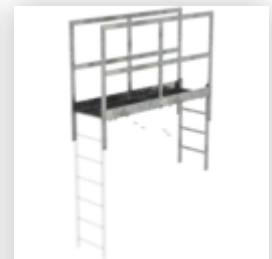

Inventory sticker

Order no.: 063187

Roof parapet bridge galvanised steel special length 1880 mm clear length

Order no.: 063496

Access guarding - end door for climbing protection

Order no.: 063279

Wall anchor U-bracket, adjustable, 550-750 mm, galvanised steel