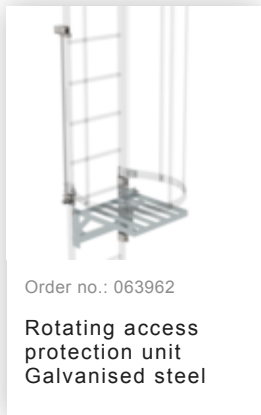

Order no.: 062266

Ladder section bright
aluminium 13 rungs
Bright aluminium

Accessories for this product

Accessories for the product family

Order no.: 068239

Connecting brace
Stainless steel

Order no.: 061236

Vertical ladder
connector 200 mm
Cast aluminium

Order no.: 068236

Vertical ladder
connector 200 mm
Edelstahl

Order no.: 063257

Wall anchor U-
bracket, rigid Wall
clearance 150 mm

Order no.: 063259

Wall anchor U-
bracket, rigid Wall
clearance 200 mm