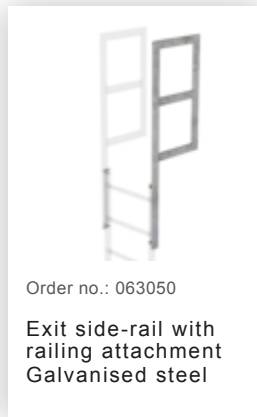

Order no.: 063264

**Ladder section**  
galvanised steel 7 rungs

Order no.: 064271

Special wall bracket, adjustment range 600-700mm, stainless steel

Order no.: 064272

Special wall bracket, adjustment range 700-800mm, stainless steel

Order no.: 064273

Special wall bracket, adjustment range 800-900mm, stainless steel

Order no.: 063253

Ground attachment for base plate for vertical ladders galvanised steel

Order no.: 068253

Ground attachment for base plate for vertical ladders

Order no.: 063278

Wall anchor

Order no.: 063243

Exit side-rail straight Galvanised steel

Order no.: 063185

**Roof parapet bridge galvanised steel special length 1480 mm clear length**

Order no.: 063234

**Ø 700 mm back protection hoop complete with mounting kit**