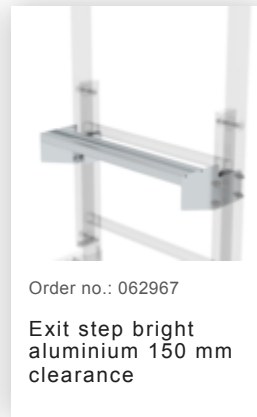

Order no.: 064271

Special wall bracket, adjustment range 600-700mm, stainless steel

Order no.: 064272

Special wall bracket, adjustment range 700-800mm, stainless steel

Order no.: 064273

Special wall bracket, adjustment range 800-900mm, stainless steel

Order no.: 063253

Ground attachment for base plate for vertical ladders galvanised steel

Order no.: 068253

Ground attachment for base plate for vertical ladders

Order no.: 063278

Wall anchor

Order no.: 063243

Exit side-rail straight Galvanised steel

Order no.: 063185

**Roof parapet bridge galvanised steel special length 1480 mm clear length**

Order no.: 063234

**Ø 700 mm back protection hoop complete with mounting kit**