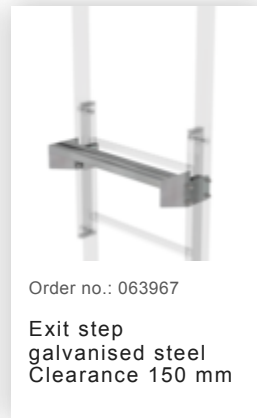

Order no.: 063264

**Ladder section**  
galvanised steel 7 rungs

Order no.: 064271

Special wall bracket, adjustment range 600-700mm, stainless steel

Order no.: 064272

Special wall bracket, adjustment range 700-800mm, stainless steel

Order no.: 064273

Special wall bracket, adjustment range 800-900mm, stainless steel

Order no.: 063253

Ground attachment for base plate for vertical ladders galvanised steel

Order no.: 068253

Ground attachment for base plate for vertical ladders

Order no.: 063278

Wall anchor

Order no.: 063243

Exit side-rail straight Galvanised steel

Order no.: 063185

**Roof parapet bridge galvanised steel special length 1480 mm clear length**

Order no.: 063234

**Ø 700 mm back protection hoop complete with mounting kit**