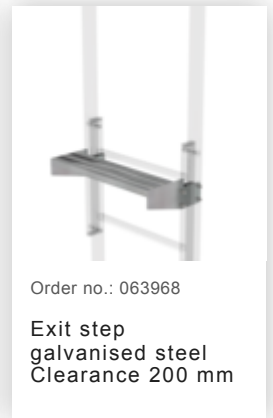

Order no.: 063264

**Ladder section**  
galvanised steel 7 rungs

Order no.: 064271

Special wall bracket, adjustment range 600-700mm, stainless steel

Order no.: 064272

Special wall bracket, adjustment range 700-800mm, stainless steel

Order no.: 064273

Special wall bracket, adjustment range 800-900mm, stainless steel

Order no.: 063253

Ground attachment for base plate for vertical ladders galvanised steel

Order no.: 068253

Ground attachment for base plate for vertical ladders

Order no.: 063278

Wall anchor

Order no.: 063243

Exit side-rail straight Galvanised steel

Order no.: 063185

**Roof parapet bridge galvanised steel special length 1480 mm clear length**

Order no.: 063234

**Ø 700 mm back protection hoop complete with mounting kit**