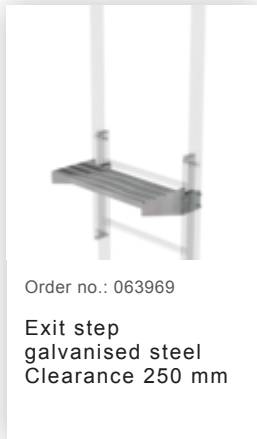

Order no.: 063264

**Ladder section**  
galvanised steel 7 rungs

Order no.: 064271

Special wall bracket, adjustment range 600-700mm, stainless steel

Order no.: 064272

Special wall bracket, adjustment range 700-800mm, stainless steel

Order no.: 064273

Special wall bracket, adjustment range 800-900mm, stainless steel

Order no.: 063253

Ground attachment for base plate for vertical ladders galvanised steel

Order no.: 068253

Ground attachment for base plate for vertical ladders

Order no.: 063278

Wall anchor

Order no.: 063243

Exit side-rail straight Galvanised steel

Order no.: 063185

**Roof parapet bridge galvanised steel special length 1480 mm clear length**

Order no.: 063234

**Ø 700 mm back protection hoop complete with mounting kit**