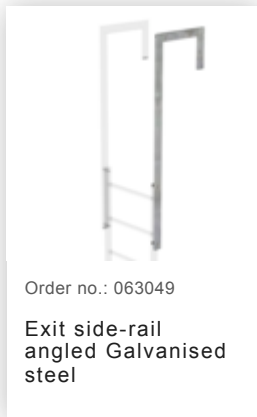

Order no.: 063264

**Ladder section**  
galvanised steel 7 rungs

Order no.: 064271

Special wall bracket, adjustment range 600-700mm, stainless steel

Order no.: 064272

Special wall bracket, adjustment range 700-800mm, stainless steel

Order no.: 064273

Special wall bracket, adjustment range 800-900mm, stainless steel

Order no.: 063253

Ground attachment for base plate for vertical ladders galvanised steel

Order no.: 068253

Ground attachment for base plate for vertical ladders

Order no.: 063278

Wall anchor

Order no.: 063243

Exit side-rail straight Galvanised steel

Order no.: 063185

**Roof parapet bridge galvanised steel special length 1480 mm clear length**

Order no.: 063234

**Ø 700 mm back protection hoop complete with mounting kit**