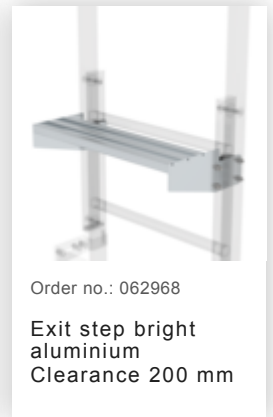

Order no.: 063264

**Ladder section**  
galvanised steel 7 rungs

Order no.: 064271

Special wall bracket, adjustment range 600-700mm, stainless steel

Order no.: 064272

Special wall bracket, adjustment range 700-800mm, stainless steel

Order no.: 064273

Special wall bracket, adjustment range 800-900mm, stainless steel

Order no.: 063253

Ground attachment for base plate for vertical ladders galvanised steel

Order no.: 068253

Ground attachment for base plate for vertical ladders

Order no.: 063278

Wall anchor

Order no.: 063243

Exit side-rail straight Galvanised steel

Order no.: 063185

**Roof parapet bridge galvanised steel special length 1480 mm clear length**

Order no.: 063234

**Ø 700 mm back protection hoop complete with mounting kit**