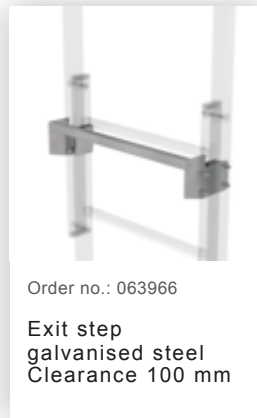

Order no.: 063264

**Ladder section**  
galvanised steel 7 rungs

Order no.: 064271

Special wall bracket, adjustment range 600-700mm, stainless steel

Order no.: 064272

Special wall bracket, adjustment range 700-800mm, stainless steel

Order no.: 064273

Special wall bracket, adjustment range 800-900mm, stainless steel

Order no.: 063253

Ground attachment for base plate for vertical ladders galvanised steel

Order no.: 068253

Ground attachment for base plate for vertical ladders

Order no.: 063278

Wall anchor

Order no.: 063243

Exit side-rail straight Galvanised steel

Order no.: 063185

**Roof parapet bridge galvanised steel special length 1480 mm clear length**

Order no.: 063234

**Ø 700 mm back protection hoop complete with mounting kit**