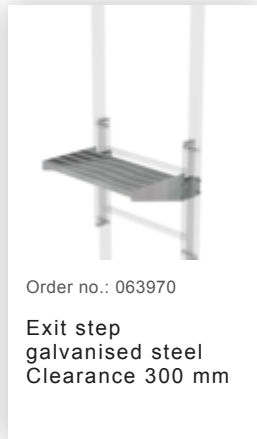

Order no.: 063264

**Ladder section**  
galvanised steel 7 rungs

Order no.: 063253

Ground attachment for base plate for vertical ladders galvanised steel

Order no.: 068253

Ground attachment for base plate for vertical ladders

Order no.: 063278

Wall anchor

Order no.: 063243

Exit side-rail straight Galvanised steel

Order no.: 063185

**Roof parapet bridge galvanised steel special length 1480 mm clear length**

Order no.: 063234

**Ø 700 mm back protection hoop complete with mounting kit**