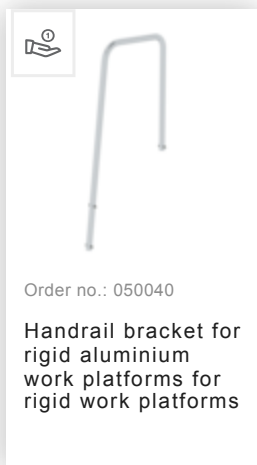

Order no.: 051024

Work platform rigid steel
grating with castors and
handrail 4 steps

Accessories for the product family

Order no.: 019251

Outside shoe for rigid aluminium work platform, electrically conductive TPE 80-85 Shore

Order no.: 019169

Information sticker for step stools / platforms with holding device
Sticker 19018

Order no.: 019176

Inventory sticker

Order no.: 019175

Inspection sticker
40 x 40 mm