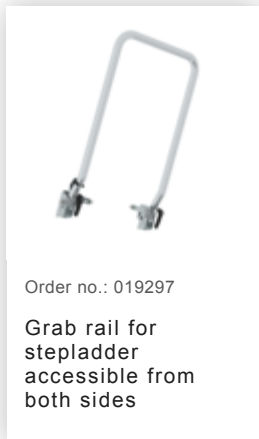

Order no.: 041603

## Double-sided stepladder with clip-step 2x3 steps

### Accessories for the product family

Order no.: 019325

Accessory package  
"Secure footing  
outdoors"

Order no.: 019841

XL wall-mounted  
ladder holder

Order no.: 019810

transport hub roll Ø  
125 mm

Order no.: 019219