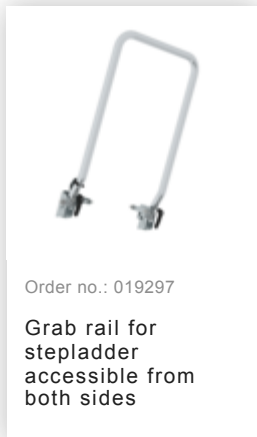

Order no.: 041605

Double-sided stepladder
with clip-step 2x5 steps

Accessories for this product

Accessories for the product family

Order no.: 019325

Accessory package
"Secure footing
outdoors"

Order no.: 019841

XL wall-mounted
ladder holder

Order no.: 019810

transport hub roll Ø
125 mm

Order no.: 019219

nivello® foot plate,
electrically
conductive for
depth of side-rail
58 / 73 mm

Order no.: 019213

nivello® foot plate
for gratings 126 x
89 mm
126 × 89 mm

Order no.: 019211

nivello® foot plate
for smooth surfaces
for depth of side-
rail 58 / 73 mm

Order no.: 019224

nivello® foot plate,
claw

Order no.: 019216

nivello® inside
shoe, electrically
conductive 73 x 25
mm

Order no.: 019940

Ground spikes for
ladders with
nivello® ladder
shoe

Order no.: 019115

Bucket hook for
edged step ladders
and rung ladders

Order no.: 019915

Side-rail extension
for ladder side-rail
for depth of side-
rail 73 mm