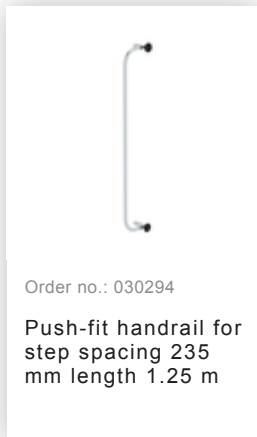

Order no.: 041607

Double-sided stepladder
with clip-step 2x7 steps

Accessories for this product

Accessories for the product family

Order no.: 019325

Accessory package
"Secure footing
outdoors"

Order no.: 019841

XL wall-mounted
ladder holder

Order no.: 019810

transport hub roll Ø
125 mm

Order no.: 019219

nivello® foot plate,
electrically
conductive for
depth of side-rail
58 / 73 mm

Order no.: 019213

nivello® foot plate
for gratings 126 x
89 mm
126 × 89 mm

Order no.: 019211

nivello® foot plate
for smooth surfaces
for depth of side-
rail 58 / 73 mm

Order no.: 019224

nivello® foot plate,
claw

Order no.: 019216

nivello® inside
shoe, electrically
conductive 73 x 25
mm