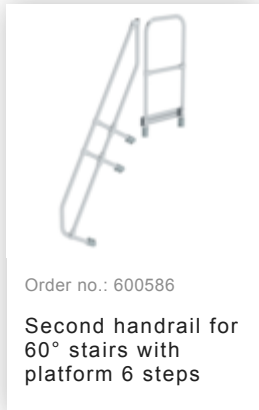

Order no.: 600366

Stairs with 60° platform
step width 600 mm 6
steps Grooved aluminium

Accessories for this product

Accessories for the product family

Order no.: 600100

Triangular console
Step width 600mm

Order no.: 650103

Railing front side
Platform width/step
width 600 mm

Order no.: 690925

**Foot bracket for
floor-mounted
installation 1 pcs.**

Order no.: 019176

Inventory sticker

Order no.: 019175

Inspection sticker
40 x 40 mm