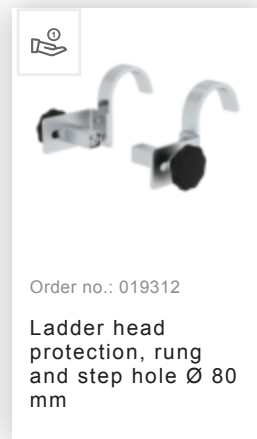

Order no.: 021220

2-section rung rope-
extension ladder without
stabiliser 2x20 rungs

Accessories for this product

Order no.: 019220

nivello® foot plate,
electrically
conductive for
depth of side-rail
85 / 98 mm

Order no.: 019212

nivello® foot plate
for smooth surfaces
for depth of side-
rail 85 / 98 mm

Order no.: 019256

Guide fixture,
upper, for push-up
extension, rope-
extension and
multi-purpose
ladders 98 x 25 mm

Order no.: 019259

Guide fixture,
lower, for 2-section
rope-extension
ladders 98 x 25 mm

Order no.: 019218

nivello® inside
shoe, electrically
conductive 98 x 25
mm

Accessories for the product family

Order no.: 019940

Ground spikes for ladders with nivello® ladder shoe

Order no.: 040344

Ladder head protection, magnet

Order no.: 019689

Pull-out stop for rung ladders made of aluminium

Order no.: 019176

Inventory sticker

Order no.: 019175