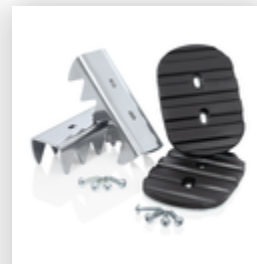

Order no.: 033028

Double-sided rung ladder 2x14 rungs

Accessories for this product

Accessories for the product family

Order no.: 019327

Accessory package
"Practical aids 1"

Order no.: 019326

Accessory package
"TRBS kit"

Order no.: 019324

Accessory package
"Secure footing"

Order no.: 019325

Accessory package
"Secure footing
outdoors"

Order no.: 019902

MaxxStep step
module Length 356
mm

Order no.: 019270

Storage tray for
double-sided rung
ladder yellow RAL
1021

Order no.: 019115

Bucket hook for
edged step ladders
and rung ladders

Order no.: 019900

Hook-in platform
R13 for rung
ladders RAL 1021

Order no.: 019910

Hook-in step R13
for rung ladders

Order no.: 019176

Inventory sticker