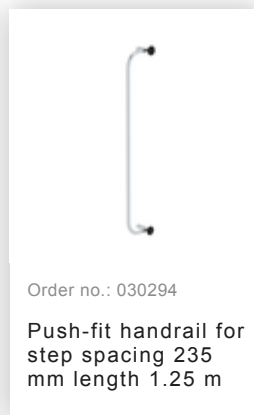

Order no.: 041508

Single-sided stepladder
with clip-step 8 steps

Accessories for this product

Accessories for the product family

Order no.: 019325

Accessory package
"Secure footing
outdoors"

Order no.: 019839

Wall-mounted
ladder holder L

Order no.: 019810

transport hub roll Ø
125 mm

Order no.: 019219

nivello® foot plate,
electrically
conductive for
depth of side-rail
58 / 73 mm

Order no.: 019213

nivello® foot plate
for gratings 126 x
89 mm
126 × 89 mm

Order no.: 019211

nivello® foot plate
for smooth surfaces
for depth of side-
rail 58 / 73 mm

Order no.: 019224

nivello® foot plate,
claw

Order no.: 019115

Bucket hook for
edged step ladders
and rung ladders

Order no.: 019846

Screw-on castors
for 58 mm side-rail

Order no.: 019847

Screw-on castors
for 73 mm side-rail

Order no.: 019940

Ground spikes for
ladders with
nivello® ladder
shoe

Order no.: 019915

Side-rail extension
for ladder side-rail
for depth of side-
rail 73 mm