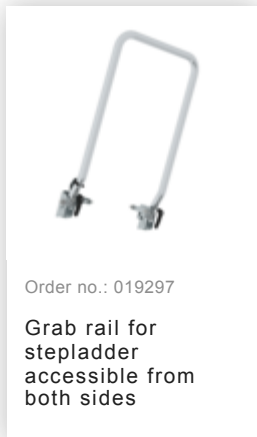

Order no.: 042210

Double-sided stepladder  
with clip-step relax 2x5  
steps

### Accessories for this product

---

### Accessories for the product family

---

Order no.: 019325

Accessory package  
"Secure footing  
outdoors"

Order no.: 019841

XL wall-mounted  
ladder holder

Order no.: 019219

nivello® foot plate,  
electrically  
conductive for  
depth of side-rail  
58 / 73 mm

Order no.: 019216

nivello® inside  
shoe, electrically  
conductive 73 x 25  
mm

Order no.: 019810

transport hub roll Ø  
125 mm

Order no.: 019940

Ground spikes for  
ladders with  
nivello® ladder  
shoe

Order no.: 019115