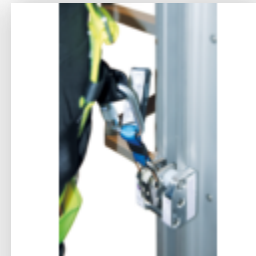

Order no.: 077576

Safety strap runner GÜFA