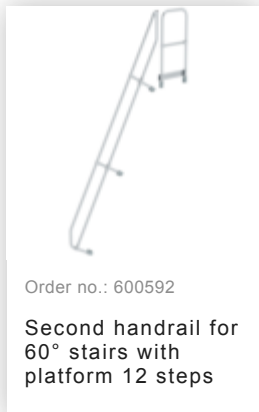

Order no.: 600372

Stairs with 60° platform
step width 600 mm 12
steps Grooved aluminium

Accessories for this product

Accessories for the product family

Order no.: 600100
Triangular console
Step width 600mm

Order no.: 650103
Railing front side
Platform width/step width 600 mm

Order no.: 690925
Foot bracket for floor-mounted installation 1 pcs.

Order no.: 019176
Inventory sticker

Order no.: 019175
Inspection sticker
40 x 40 mm