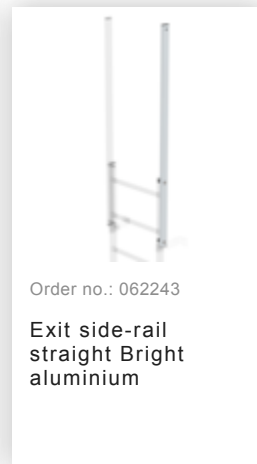

Order no.: 510135

**Multiple-flight vertical
ladder with back
protection (construction)
bright aluminium 12.96m**

Accessories for the product family

Order no.: 062234

Ø 700 mm back protection hoop
Mounting set

Order no.: 062235

Back protection brace for fixed ladders
Bright aluminium

Order no.: 062963

Back protection hoop offset design
Bright aluminium

Order no.: 063961

Transfer platform between ladder sections, Ø 700 mm
Galvanised steel

Order no.: 061236

Vertical ladder connector 200 mm
Cast aluminium

Order no.: 068239

Connecting brace
Stainless steel

Order no.: 063257

Wall anchor U-bracket, rigid
Wall clearance 150 mm

Order no.: 063259

Wall anchor U-bracket, rigid
Wall clearance 200 mm