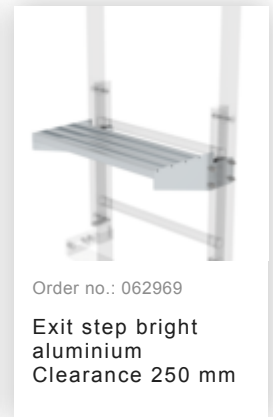

Order no.: 062050

Exit side-rail with railing attachment Alu-Rohling

Order no.: 063253

Ground attachment for base plate for vertical ladders galvanised steel

Order no.: 062183

Roof parapet bridge bright aluminium special length 1200mm

Order no.: 062184

Roof parapet bridge bright aluminium special length 1400mm

Order no.: 062185

Roof parapet bridge bright aluminium special length 1600mm

Order no.: 063502

Safety doors without fall protection rail Version from 01-2010

Order no.: 060952

**Extension platform
500 x 1000 mm**

Order no.: 060942

**Base platform 800
x 800 mm**

Order no.: 060950

**Base platform
1,000 x 1,000 mm**

Order no.: 019176

Inventory sticker