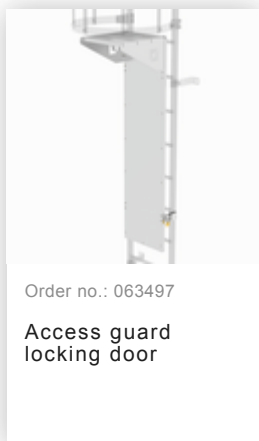

Order no.: 510135

**Multiple-flight vertical
ladder with back
protection (construction)
bright aluminium 12.96m**

Accessories for the product family

Order no.: 062234

Ø 700 mm back protection hoop
Mounting set

Order no.: 062184

Roof parapet bridge bright aluminium special length 1400mm

Order no.: 062185

Roof parapet bridge bright aluminium special length 1600mm

Order no.: 063502

Safety doors without fall protection rail Version from 01-2010