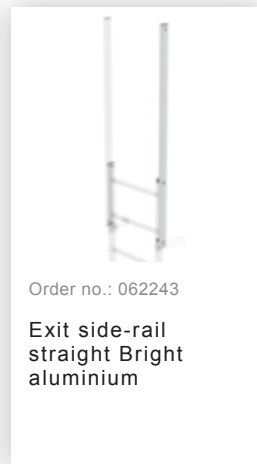

Order no.: 510245

**Multiple-flight vertical  
ladder with back  
protection (emergency  
ladder) bright aluminium  
15.20m**

### Accessories for the product family

Order no.: 062234

Ø 700 mm back protection hoop  
Mounting set

Order no.: 062235

Back protection brace for fixed ladders  
Bright aluminium

Order no.: 062963

Back protection hoop offset design  
Bright aluminium

Order no.: 063961

Transfer platform between ladder sections, Ø 700 mm  
Galvanised steel

Order no.: 061236

Vertical ladder connector 200 mm  
Cast aluminium

Order no.: 068239

Connecting brace  
Stainless steel