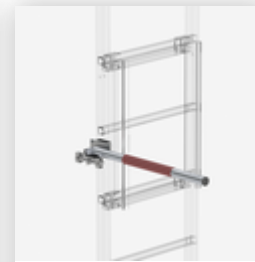

**Exit step bright aluminium**  
Clearance 300 mm

Order no.: 062237

**Back protection hoop lateral exit**  
Natural exit with mounting kit

Order no.: 062277

**Back protection extension Bright aluminium**

Order no.: 062446

**Access guard emergency exit ladder 12 rungs for vertical ladders**

Order no.: 063504

**Safety barrier for emergency descent ladder**  
Exit on left

Order no.: 063505

**Safety barrier for emergency descent ladder**  
Exit on right