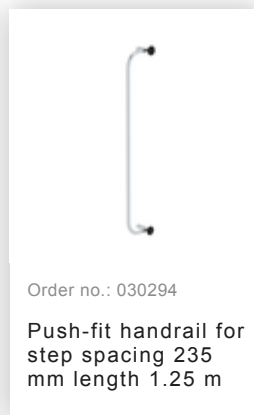

Order no.: 041629

Single-sided stepladder
with clip-step R13 9 steps

Accessories for this product

Accessories for the product family

Order no.: 019325

Accessory package
"Secure footing
outdoors"

Order no.: 019839

Wall-mounted
ladder holder L

Order no.: 019810

transport hub roll Ø
125 mm

Order no.: 019219

nivello® foot plate,
electrically
conductive for
depth of side-rail
58 / 73 mm

Order no.: 019213

nivello® foot plate
for gratings 126 x
89 mm
126 × 89 mm

Order no.: 019211

nivello® foot plate
for smooth surfaces
for depth of side-
rail 58 / 73 mm

Order no.: 019224

nivello® foot plate,
claw

Order no.: 019115

Bucket hook for
edged step ladders
and rung ladders

Order no.: 019846

Screw-on castors
for 58 mm side-rail

Order no.: 019847

Screw-on castors
for 73 mm side-rail

Order no.: 019940

Ground spikes for
ladders with
nivello® ladder
shoe

Order no.: 019915

Side-rail extension
for ladder side-rail
for depth of side-
rail 73 mm