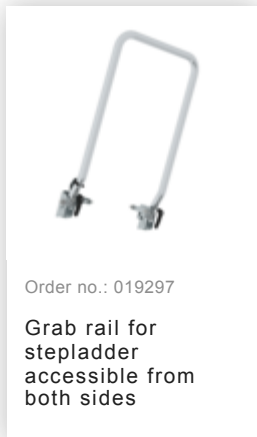

Order no.: 041637

Double-sided stepladder
with clip-step R13 2x4
steps

Accessories for this product

Accessories for the product family

Order no.: 019325

**Accessory package
"Secure footing
outdoors"**

Order no.: 019841

**XL wall-mounted
ladder holder**

Order no.: 019810

**transport hub roll Ø
125 mm**

Order no.: 019219

**nivello® foot plate,
electrically
conductive for
depth of side-rail
58 / 73 mm**

Order no.: 019213

**nivello® foot plate
for gratings 126 x
89 mm
126 × 89 mm**

Order no.: 019211

**nivello® foot plate
for smooth surfaces
for depth of side-
rail 58 / 73 mm**

Order no.: 019224

**nivello® foot plate,
claw**

Order no.: 019216

**nivello® inside
shoe, electrically
conductive 73 x 25
mm**

Order no.: 019847

**Screw-on castors
for 73 mm side-rail**

Order no.: 019940

**Ground spikes for
ladders with
nivello® ladder
shoe**

Order no.: 019115

**Bucket hook for
edged step ladders
and rung ladders**