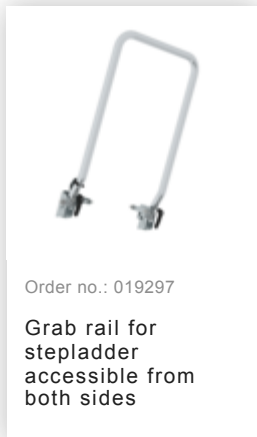

Order no.: 041638

Double-sided stepladder  
with clip-step R13 2x5  
steps

### Accessories for this product

---

### Accessories for the product family

---

Order no.: 019325

Accessory package  
"Secure footing  
outdoors"

Order no.: 019841

XL wall-mounted  
ladder holder

Order no.: 019810

transport hub roll Ø  
125 mm

Order no.: 019219

nivello® foot plate,  
electrically  
conductive for  
depth of side-rail  
58 / 73 mm

Order no.: 019213

nivello® foot plate  
for gratings 126 x  
89 mm  
126 × 89 mm

Order no.: 019211

nivello® foot plate  
for smooth surfaces  
for depth of side-  
rail 58 / 73 mm