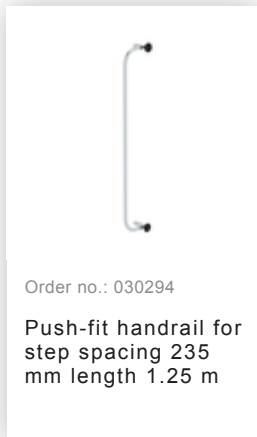

Order no.: 041640

Double-sided stepladder
with clip-step R13 2x7
steps

Accessories for this product

Accessories for the product family

Order no.: 019325

Accessory package
"Secure footing
outdoors"

Order no.: 019841

XL wall-mounted
ladder holder

Order no.: 019810

transport hub roll Ø
125 mm

Order no.: 019219

nivello® foot plate,
electrically
conductive for
depth of side-rail
58 / 73 mm

Order no.: 019213

nivello® foot plate
for gratings 126 x
89 mm
126 × 89 mm

Order no.: 019211

nivello® foot plate
for smooth surfaces
for depth of side-
rail 58 / 73 mm

Order no.: 019224

nivello® foot plate,
claw

Order no.: 019216

nivello® inside
shoe, electrically
conductive 73 x 25
mm