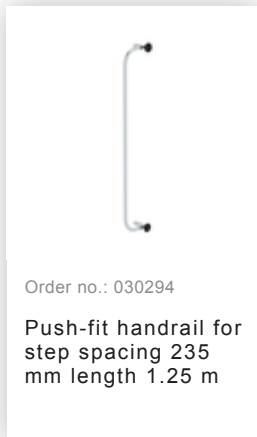

Order no.: 041643

Double-sided stepladder
with clip-step R13 2x10
steps

Accessories for this product

Accessories for the product family

Order no.: 019325

Accessory package
"Secure footing
outdoors"

Order no.: 019841

XL wall-mounted
ladder holder

Order no.: 019810

transport hub roll Ø
125 mm

Order no.: 019219

nivello® foot plate,
electrically
conductive for
depth of side-rail
58 / 73 mm

Order no.: 019213

nivello® foot plate
for gratings 126 x
89 mm
126 × 89 mm

Order no.: 019211

nivello® foot plate
for smooth surfaces
for depth of side-
rail 58 / 73 mm

Order no.: 019224

nivello® foot plate,
claw

Order no.: 019216

nivello® inside
shoe, electrically
conductive 73 x 25
mm