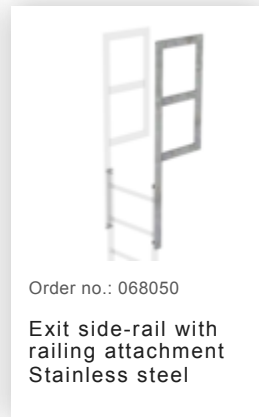

Order no.: 068249
**Wall anchor, rigid,
200 mm, stainless steel**

Order no.: 068250
**Wall anchor,
adjustable, 165–
205 mm, stainless steel**

Order no.: 068262
**Wall anchor w.
Clamping bracket,
adjustable, 215–
275 mm, stainless steel**

Order no.: 068261
**Wall anchor w.
Clamping bracket,
adjustable, 275–
375 mm, stainless steel**

Order no.: 064270
Special wall bracket, adjustment range 500-600mm, stainless steel

Order no.: 064271
Special wall bracket, adjustment range 600-700mm, stainless steel

Order no.: 064272
Special wall bracket, adjustment range 700-800mm, stainless steel

Order no.: 064273
Special wall bracket, adjustment range 800-900mm, stainless steel

Order no.: 070550

Access guarding Enclosure

Order no.: 068961

Transfer platform between ladder sections, Ø 700 mm V2A stainless steel

Order no.: 068960

Intermediate platform, folding Stainless steel V2A

Order no.: 063499

Access guard can be hooked in Bright aluminium, height: 1,190 mm