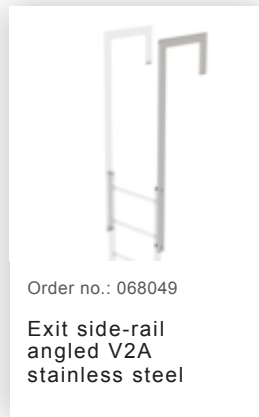

Order no.: 068264

Ladder section stainless steel 7 rungs Stainless steel

Accessories for the product family

Order no.: 068239
**Connecting brace
Stainless steel**

Order no.: 068236
**Vertical ladder connector 200 mm
Edelstahl**

Order no.: 068249
**Wall anchor, rigid,
200 mm, stainless steel**

Order no.: 068250
**Wall anchor,
adjustable, 165–
205 mm, stainless steel**

Order no.: 068262
**Wall anchor w.
Clamping bracket,
adjustable, 215–
275 mm, stainless steel**

Order no.: 068261
**Wall anchor w.
Clamping bracket,
adjustable, 275–
375 mm, stainless steel**

Order no.: 064270
Special wall bracket, adjustment range 500-600mm, stainless steel

Order no.: 064271
Special wall bracket, adjustment range 600-700mm, stainless steel

Order no.: 064272
Special wall bracket, adjustment range 700-800mm, stainless steel

Order no.: 064273
Special wall bracket, adjustment range 800-900mm, stainless steel

Order no.: 070550

Access guarding Enclosure