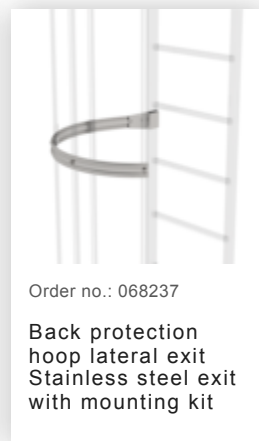

Order no.: 068264

Ladder section stainless steel 7 rungs Stainless steel

Accessories for the product family

Order no.: 068239
**Connecting brace
Stainless steel**

Order no.: 068236
**Vertical ladder connector 200 mm
Edelstahl**

Order no.: 068249
**Wall anchor, rigid,
200 mm, stainless steel**

Order no.: 068250
**Wall anchor,
adjustable, 165–
205 mm, stainless steel**

Order no.: 068262
**Wall anchor w.
Clamping bracket,
adjustable, 215–
275 mm, stainless steel**

Order no.: 068261
**Wall anchor w.
Clamping bracket,
adjustable, 275–
375 mm, stainless steel**

Order no.: 064270
Special wall bracket, adjustment range 500-600mm, stainless steel

Order no.: 064271
Special wall bracket, adjustment range 600-700mm, stainless steel

Order no.: 064272
Special wall bracket, adjustment range 700-800mm, stainless steel

Order no.: 064273
Special wall bracket, adjustment range 800-900mm, stainless steel

Order no.: 070550

Access guarding Enclosure