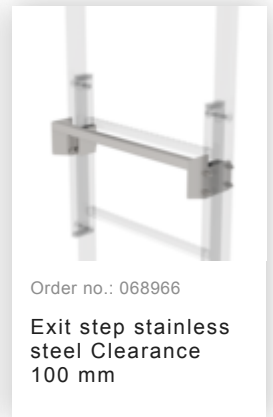

Order no.: 068265

Ladder section stainless steel 10 rungs  
Stainless steel

### Accessories for the product family

 <p>Order no.: 068239</p> <p>Connecting brace Stainless steel</p>	 <p>Order no.: 068236</p> <p>Vertical ladder connector 200 mm Edelstahl</p>	 <p>Order no.: 068249</p> <p>Wall anchor, rigid, 200 mm, stainless steel</p>	 <p>Order no.: 068250</p> <p>Wall anchor, adjustable, 165–205 mm, stainless steel</p>	 <p>Order no.: 068262</p> <p>Wall anchor w. Clamping bracket, adjustable, 215–275 mm, stainless steel</p>
 <p>Order no.: 068261</p> <p>Wall anchor w. Clamping bracket, adjustable, 275–375 mm, stainless steel</p>	 <p>Order no.: 064270</p> <p>Special wall bracket, adjustment range 500-600mm, stainless steel</p>	 <p>Order no.: 064271</p> <p>Special wall bracket, adjustment range 600-700mm, stainless steel</p>	 <p>Order no.: 064272</p> <p>Special wall bracket, adjustment range 700-800mm, stainless steel</p>	 <p>Order no.: 064273</p> <p>Special wall bracket, adjustment range 800-900mm, stainless steel</p>

Order no.: 070550

**Access guarding Enclosure**

Order no.: 068961

**Transfer platform between ladder sections, Ø 700 mm V2A stainless steel**

Order no.: 068960

**Intermediate platform, folding Stainless steel V2A**

Order no.: 063499

**Access guard can be hooked in Bright aluminium, height: 1,190 mm**

Order no.: 063497

**Access guard locking door**

Order no.: 077550

**Fall protection rail 1,40m with connecting strap, stainless steel**