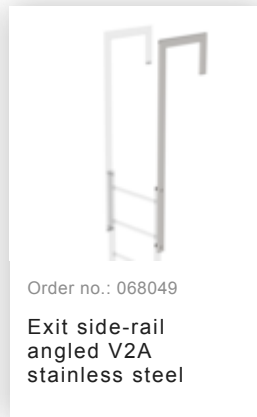

Order no.: 068265

Ladder section stainless steel 10 rungs  
Stainless steel

### Accessories for the product family

 <p>Order no.: 068239</p> <p>Connecting brace Stainless steel</p>	 <p>Order no.: 068236</p> <p>Vertical ladder connector 200 mm Edelstahl</p>	 <p>Order no.: 068249</p> <p>Wall anchor, rigid, 200 mm, stainless steel</p>	 <p>Order no.: 068250</p> <p>Wall anchor, adjustable, 165–205 mm, stainless steel</p>	 <p>Order no.: 068262</p> <p>Wall anchor w. Clamping bracket, adjustable, 215–275 mm, stainless steel</p>
 <p>Order no.: 068261</p> <p>Wall anchor w. Clamping bracket, adjustable, 275–375 mm, stainless steel</p>	 <p>Order no.: 064270</p> <p>Special wall bracket, adjustment range 500-600mm, stainless steel</p>	 <p>Order no.: 064271</p> <p>Special wall bracket, adjustment range 600-700mm, stainless steel</p>	 <p>Order no.: 064272</p> <p>Special wall bracket, adjustment range 700-800mm, stainless steel</p>	 <p>Order no.: 064273</p> <p>Special wall bracket, adjustment range 800-900mm, stainless steel</p>

Order no.: 070550

**Access guarding Enclosure**

Order no.: 068961

**Transfer platform between ladder sections, Ø 700 mm V2A stainless steel**

Order no.: 068960

**Intermediate platform, folding Stainless steel V2A**

Order no.: 063499

**Access guard can be hooked in Bright aluminium, height: 1,190 mm**

Order no.: 063497

**Access guard locking door**

Order no.: 077550

**Fall protection rail 1,40m with connecting strap, stainless steel**