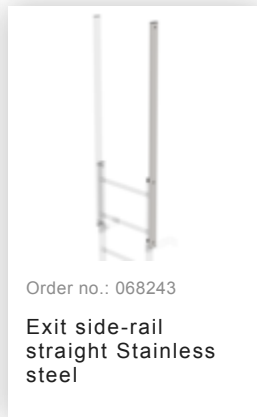

Order no.: 068265

Ladder section stainless steel 10 rungs  
Stainless steel

### Accessories for the product family

 <p>Order no.: 068239</p> <p>Connecting brace Stainless steel</p>	 <p>Order no.: 068236</p> <p>Vertical ladder connector 200 mm Edelstahl</p>	 <p>Order no.: 068249</p> <p>Wall anchor, rigid, 200 mm, stainless steel</p>	 <p>Order no.: 068250</p> <p>Wall anchor, adjustable, 165–205 mm, stainless steel</p>	 <p>Order no.: 068262</p> <p>Wall anchor w. Clamping bracket, adjustable, 215–275 mm, stainless steel</p>
 <p>Order no.: 068261</p> <p>Wall anchor w. Clamping bracket, adjustable, 275–375 mm, stainless steel</p>	 <p>Order no.: 064270</p> <p>Special wall bracket, adjustment range 500-600mm, stainless steel</p>	 <p>Order no.: 064271</p> <p>Special wall bracket, adjustment range 600-700mm, stainless steel</p>	 <p>Order no.: 064272</p> <p>Special wall bracket, adjustment range 700-800mm, stainless steel</p>	 <p>Order no.: 064273</p> <p>Special wall bracket, adjustment range 800-900mm, stainless steel</p>

Order no.: 070550

**Access guarding Enclosure**

Order no.: 068961

**Transfer platform between ladder sections, Ø 700 mm V2A stainless steel**

Order no.: 068960

**Intermediate platform, folding Stainless steel V2A**

Order no.: 063499

**Access guard can be hooked in Bright aluminium, height: 1,190 mm**

Order no.: 063497

**Access guard locking door**

Order no.: 077550

**Fall protection rail 1,40m with connecting strap, stainless steel**