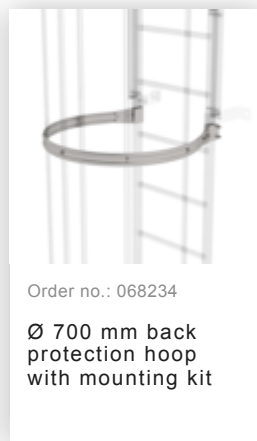

Order no.: 068265

Ladder section stainless steel 10 rungs  
Stainless steel

### Accessories for the product family

 <p>Order no.: 068239</p> <p>Connecting brace Stainless steel</p>	 <p>Order no.: 068236</p> <p>Vertical ladder connector 200 mm Edelstahl</p>	 <p>Order no.: 068249</p> <p>Wall anchor, rigid, 200 mm, stainless steel</p>	 <p>Order no.: 068250</p> <p>Wall anchor, adjustable, 165–205 mm, stainless steel</p>	 <p>Order no.: 068262</p> <p>Wall anchor w. Clamping bracket, adjustable, 215–275 mm, stainless steel</p>
 <p>Order no.: 068261</p> <p>Wall anchor w. Clamping bracket, adjustable, 275–375 mm, stainless steel</p>	 <p>Order no.: 064270</p> <p>Special wall bracket, adjustment range 500-600mm, stainless steel</p>	 <p>Order no.: 064271</p> <p>Special wall bracket, adjustment range 600-700mm, stainless steel</p>	 <p>Order no.: 064272</p> <p>Special wall bracket, adjustment range 700-800mm, stainless steel</p>	 <p>Order no.: 064273</p> <p>Special wall bracket, adjustment range 800-900mm, stainless steel</p>

Order no.: 063499

**Access guard can be hooked in Bright aluminium, height: 1,190 mm**

Order no.: 063497

**Access guard locking door**

Order no.: 077550

**Fall protection rail 1,40m with connecting strap, stainless steel**