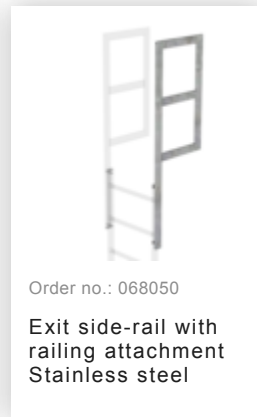

Order no.: 068265

Ladder section stainless steel 10 rungs  
Stainless steel

### Accessories for the product family

 <p>Order no.: 068239</p> <p>Connecting brace Stainless steel</p>	 <p>Order no.: 068236</p> <p>Vertical ladder connector 200 mm Edelstahl</p>	 <p>Order no.: 068249</p> <p>Wall anchor, rigid, 200 mm, stainless steel</p>	 <p>Order no.: 068250</p> <p>Wall anchor, adjustable, 165–205 mm, stainless steel</p>	 <p>Order no.: 068262</p> <p>Wall anchor w. Clamping bracket, adjustable, 215–275 mm, stainless steel</p>
 <p>Order no.: 068261</p> <p>Wall anchor w. Clamping bracket, adjustable, 275–375 mm, stainless steel</p>	 <p>Order no.: 064270</p> <p>Special wall bracket, adjustment range 500-600mm, stainless steel</p>	 <p>Order no.: 064271</p> <p>Special wall bracket, adjustment range 600-700mm, stainless steel</p>	 <p>Order no.: 064272</p> <p>Special wall bracket, adjustment range 700-800mm, stainless steel</p>	 <p>Order no.: 064273</p> <p>Special wall bracket, adjustment range 800-900mm, stainless steel</p>

Order no.: 070550

**Access guarding Enclosure**

Order no.: 068961

**Transfer platform between ladder sections, Ø 700 mm V2A stainless steel**

Order no.: 068960

**Intermediate platform, folding Stainless steel V2A**

Order no.: 063499

**Access guard can be hooked in Bright aluminium, height: 1,190 mm**

Order no.: 063497

**Access guard locking door**

Order no.: 077550

**Fall protection rail 1,40m with connecting strap, stainless steel**