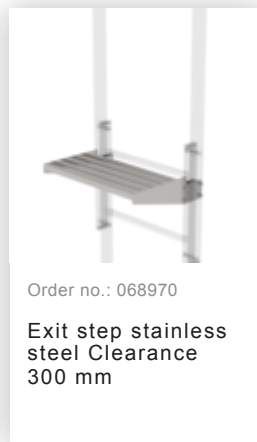

Order no.: 068265

Ladder section stainless steel 10 rungs  
Stainless steel

### Accessories for the product family

 <p>Order no.: 068239</p> <p>Connecting brace Stainless steel</p>	 <p>Order no.: 068236</p> <p>Vertical ladder connector 200 mm Edelstahl</p>	 <p>Order no.: 068249</p> <p>Wall anchor, rigid, 200 mm, stainless steel</p>	 <p>Order no.: 068250</p> <p>Wall anchor, adjustable, 165–205 mm, stainless steel</p>	 <p>Order no.: 068262</p> <p>Wall anchor w. Clamping bracket, adjustable, 215–275 mm, stainless steel</p>
 <p>Order no.: 068261</p> <p>Wall anchor w. Clamping bracket, adjustable, 275–375 mm, stainless steel</p>	 <p>Order no.: 064270</p> <p>Special wall bracket, adjustment range 500-600mm, stainless steel</p>	 <p>Order no.: 064271</p> <p>Special wall bracket, adjustment range 600-700mm, stainless steel</p>	 <p>Order no.: 064272</p> <p>Special wall bracket, adjustment range 700-800mm, stainless steel</p>	 <p>Order no.: 064273</p> <p>Special wall bracket, adjustment range 800-900mm, stainless steel</p>

Order no.: 070550

**Access guarding Enclosure**

Order no.: 068961

**Transfer platform between ladder sections, Ø 700 mm V2A stainless steel**

Order no.: 068960

**Intermediate platform, folding Stainless steel V2A**

Order no.: 063499

**Access guard can be hooked in Bright aluminium, height: 1,190 mm**

Order no.: 063497

**Access guard locking door**

Order no.: 077550

**Fall protection rail 1,40m with connecting strap, stainless steel**