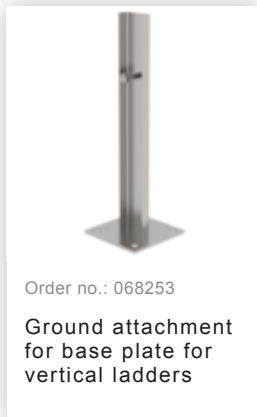

Order no.: 068265

Ladder section stainless steel 10 rungs  
Stainless steel

### Accessories for the product family

 <p>Order no.: 068239</p> <p>Connecting brace Stainless steel</p>	 <p>Order no.: 068236</p> <p>Vertical ladder connector 200 mm Edelstahl</p>	 <p>Order no.: 068249</p> <p>Wall anchor, rigid, 200 mm, stainless steel</p>	 <p>Order no.: 068250</p> <p>Wall anchor, adjustable, 165–205 mm, stainless steel</p>	 <p>Order no.: 068262</p> <p>Wall anchor w. Clamping bracket, adjustable, 215–275 mm, stainless steel</p>
 <p>Order no.: 068261</p> <p>Wall anchor w. Clamping bracket, adjustable, 275–375 mm, stainless steel</p>	 <p>Order no.: 064270</p> <p>Special wall bracket, adjustment range 500-600mm, stainless steel</p>	 <p>Order no.: 064271</p> <p>Special wall bracket, adjustment range 600-700mm, stainless steel</p>	 <p>Order no.: 064272</p> <p>Special wall bracket, adjustment range 700-800mm, stainless steel</p>	 <p>Order no.: 064273</p> <p>Special wall bracket, adjustment range 800-900mm, stainless steel</p>

Order no.: 070550

**Access guarding Enclosure**

Order no.: 068961

**Transfer platform between ladder sections, Ø 700 mm V2A stainless steel**

Order no.: 068960

**Intermediate platform, folding Stainless steel V2A**

Order no.: 063499

**Access guard can be hooked in Bright aluminium, height: 1,190 mm**

Order no.: 063497

**Access guard locking door**

Order no.: 077550

**Fall protection rail 1,40m with connecting strap, stainless steel**