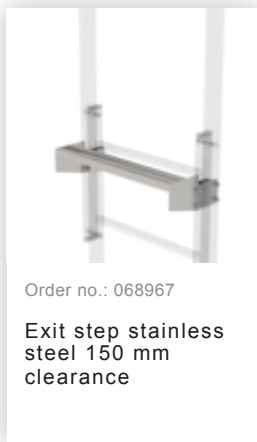

Order no.: 068265

Ladder section stainless steel 10 rungs  
Stainless steel

### Accessories for the product family

 <p>Order no.: 068239</p> <p>Connecting brace Stainless steel</p>	 <p>Order no.: 068236</p> <p>Vertical ladder connector 200 mm Edelstahl</p>	 <p>Order no.: 068249</p> <p>Wall anchor, rigid, 200 mm, stainless steel</p>	 <p>Order no.: 068250</p> <p>Wall anchor, adjustable, 165–205 mm, stainless steel</p>	 <p>Order no.: 068262</p> <p>Wall anchor w. Clamping bracket, adjustable, 215–275 mm, stainless steel</p>
 <p>Order no.: 068261</p> <p>Wall anchor w. Clamping bracket, adjustable, 275–375 mm, stainless steel</p>	 <p>Order no.: 064270</p> <p>Special wall bracket, adjustment range 500-600mm, stainless steel</p>	 <p>Order no.: 064271</p> <p>Special wall bracket, adjustment range 600-700mm, stainless steel</p>	 <p>Order no.: 064272</p> <p>Special wall bracket, adjustment range 700-800mm, stainless steel</p>	 <p>Order no.: 064273</p> <p>Special wall bracket, adjustment range 800-900mm, stainless steel</p>

Order no.: 070550

**Access guarding Enclosure**

Order no.: 068961

**Transfer platform between ladder sections, Ø 700 mm V2A stainless steel**

Order no.: 068960

**Intermediate platform, folding Stainless steel V2A**

Order no.: 063499

**Access guard can be hooked in Bright aluminium, height: 1,190 mm**

Order no.: 063497

**Access guard locking door**

Order no.: 077550

**Fall protection rail 1,40m with connecting strap, stainless steel**