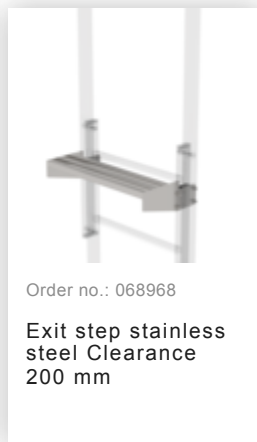

Order no.: 068265

Ladder section stainless steel 10 rungs  
Stainless steel

### Accessories for the product family

 <p>Order no.: 068239</p> <p>Connecting brace Stainless steel</p>	 <p>Order no.: 068236</p> <p>Vertical ladder connector 200 mm Edelstahl</p>	 <p>Order no.: 068249</p> <p>Wall anchor, rigid, 200 mm, stainless steel</p>	 <p>Order no.: 068250</p> <p>Wall anchor, adjustable, 165–205 mm, stainless steel</p>	 <p>Order no.: 068262</p> <p>Wall anchor w. Clamping bracket, adjustable, 215–275 mm, stainless steel</p>
 <p>Order no.: 068261</p> <p>Wall anchor w. Clamping bracket, adjustable, 275–375 mm, stainless steel</p>	 <p>Order no.: 064270</p> <p>Special wall bracket, adjustment range 500-600mm, stainless steel</p>	 <p>Order no.: 064271</p> <p>Special wall bracket, adjustment range 600-700mm, stainless steel</p>	 <p>Order no.: 064272</p> <p>Special wall bracket, adjustment range 700-800mm, stainless steel</p>	 <p>Order no.: 064273</p> <p>Special wall bracket, adjustment range 800-900mm, stainless steel</p>

Order no.: 070550

**Access guarding Enclosure**

Order no.: 068961

**Transfer platform between ladder sections, Ø 700 mm V2A stainless steel**

Order no.: 068960

**Intermediate platform, folding Stainless steel V2A**

Order no.: 063499

**Access guard can be hooked in Bright aluminium, height: 1,190 mm**

Order no.: 063497

**Access guard locking door**

Order no.: 077550

**Fall protection rail 1,40m with connecting strap, stainless steel**