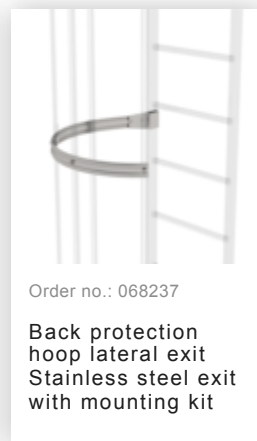

Order no.: 068265

Ladder section stainless steel 10 rungs  
Stainless steel

### Accessories for the product family

 <p>Order no.: 068239</p> <p>Connecting brace Stainless steel</p>	 <p>Order no.: 068236</p> <p>Vertical ladder connector 200 mm Edelstahl</p>	 <p>Order no.: 068249</p> <p>Wall anchor, rigid, 200 mm, stainless steel</p>	 <p>Order no.: 068250</p> <p>Wall anchor, adjustable, 165–205 mm, stainless steel</p>	 <p>Order no.: 068262</p> <p>Wall anchor w. Clamping bracket, adjustable, 215–275 mm, stainless steel</p>
 <p>Order no.: 068261</p> <p>Wall anchor w. Clamping bracket, adjustable, 275–375 mm, stainless steel</p>	 <p>Order no.: 064270</p> <p>Special wall bracket, adjustment range 500-600mm, stainless steel</p>	 <p>Order no.: 064271</p> <p>Special wall bracket, adjustment range 600-700mm, stainless steel</p>	 <p>Order no.: 064272</p> <p>Special wall bracket, adjustment range 700-800mm, stainless steel</p>	 <p>Order no.: 064273</p> <p>Special wall bracket, adjustment range 800-900mm, stainless steel</p>

Order no.: 063499

**Access guard can be hooked in Bright aluminium, height: 1,190 mm**

Order no.: 063497

**Access guard locking door**

Order no.: 077550

**Fall protection rail 1,40m with connecting strap, stainless steel**