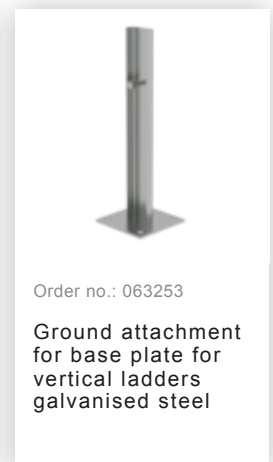

Order no.: 060962

Toe board for
lateral exit railing

Order no.: 060986

Extension spacer
mounting kit

Order no.: 060964

Exit railing, side
2000 mm with
ballast free-
standing

Order no.: 060966

Toe board for
lateral exit railing 2
m free-standing

Order no.: 060968

Exit railing, side
Metal roof cover
shell

Order no.: 063500

Safety barrier Bare
aluminium

Order no.: 063502

Safety doors
without fall
protection rail
Version from 01-
2010

Order no.: 063253

Ground attachment
for base plate for
vertical ladders
galvanised steel

Order no.: 068253

Ground attachment
for base plate for
vertical ladders

Order no.: 063249

Rigid wall anchor
200 mm,
galvanised steel
starr 200mm Stahl
feuerverzinkt

Order no.: 063250

Wall anchor,
adjustable, 165–
205 mm,
galvanised steel
165–205 hot-
galvanised steel

Order no.: 063262

Wall anchor w.
Clamping bracket,
adjustable, 215–
275 mm,
galvanised steel
215-275 mm
adjustment range
Galvanised steel