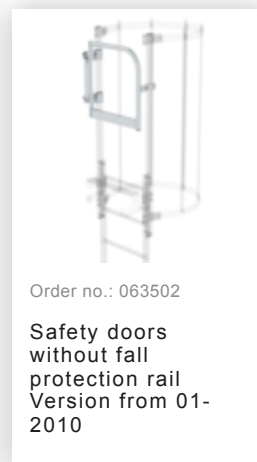

Order no.: 062184

Roof parapet bridge bright aluminium special length 1400mm

Accessories for the product family

Order no.: 062180

Mounting kit ballast
for parapet
crossings

Order no.: 060960

Exit railing, side
2.000mm, with
ballast

Order no.: 060962

Toe board for
lateral exit railing

Order no.: 060986

Extension spacer
mounting kit

Order no.: 060964

Exit railing, side
2000 mm with
ballast free-
standing

Order no.: 060966

Toe board for
lateral exit railing 2
m free-standing

Order no.: 060968

Exit railing, side
Metal roof cover
shell

Order no.: 063500

Safety barrier Bare
aluminium

Order no.: 063502

Safety doors
without fall
protection rail
Version from 01-
2010

Order no.: 063253

Ground attachment
for base plate for
vertical ladders
galvanised steel

Order no.: 068253

Ground attachment
for base plate for
vertical ladders

Order no.: 063249

Rigid wall anchor
200 mm,
galvanised steel
starr 200mm Stahl
feuerverzinkt