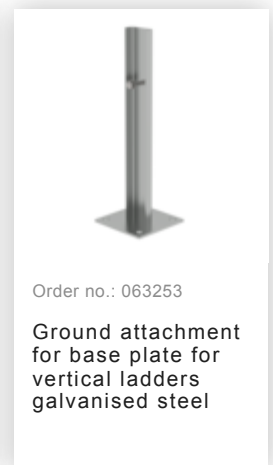

Order no.: 060962

**Toe board for
lateral exit railing**

Order no.: 060986

**Extension spacer
mounting kit**

Order no.: 060964

**Exit railing, side
2000 mm with
ballast free-
standing**

Order no.: 060966

**Toe board for
lateral exit railing 2
m free-standing**

Order no.: 060968

**Exit railing, side
Metal roof cover
shell**

Order no.: 063500

**Safety barrier Bare
aluminium**

Order no.: 063502

**Safety doors
without fall
protection rail
Version from 01-
2010**

Order no.: 063253

**Ground attachment
for base plate for
vertical ladders
galvanised steel**

Order no.: 068253

Ground attachment for base plate for vertical ladders

Order no.: 063249

Rigid wall anchor 200 mm, galvanised steel
starr 200mm Stahl feuerverzinkt

Order no.: 063250

Wall anchor, adjustable, 165–205 mm, galvanised steel
165–205 hot-galvanised steel

Order no.: 063262

Wall anchor w. Clamping bracket, adjustable, 215–275 mm, galvanised steel
215-275 mm adjustment range
Galvanised steel