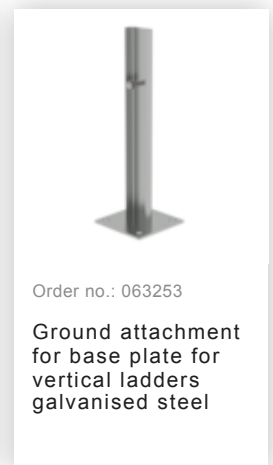

Order no.: 063184

Roof parapet bridge galvanised steel special length 1280 mm clear length

Accessories for the product family

Order no.: 062180

Mounting kit ballast
for parapet
crossings

Order no.: 060960

Exit railing, side
2.000mm, with
ballast

Order no.: 060962

Toe board for
lateral exit railing

Order no.: 060986

Extension spacer
mounting kit

Order no.: 060964

Exit railing, side
2000 mm with
ballast free-
standing

Order no.: 060966

Toe board for
lateral exit railing 2
m free-standing

Order no.: 060968

Exit railing, side
Metal roof cover
shell

Order no.: 063500

Safety barrier Bare
aluminium

Order no.: 063502

Safety doors
without fall
protection rail
Version from 01-
2010

Order no.: 063253

Ground attachment
for base plate for
vertical ladders
galvanised steel

Order no.: 068253

Ground attachment for base plate for vertical ladders

Order no.: 063249

Rigid wall anchor 200 mm, galvanised steel
starr 200mm Stahl feuerverzinkt