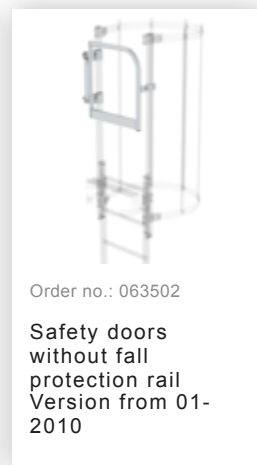

Order no.: 063184

Roof parapet bridge galvanised steel special length 1280 mm clear length

Accessories for the product family

Order no.: 062180

Mounting kit ballast
for parapet
crossings

Order no.: 060960

Exit railing, side
2.000mm, with
ballast

Order no.: 060962

Toe board for
lateral exit railing

Order no.: 060986

Extension spacer
mounting kit

Order no.: 060964

Exit railing, side
2000 mm with
ballast free-
standing

Order no.: 060966

Toe board for
lateral exit railing 2
m free-standing

Order no.: 060968

Exit railing, side
Metal roof cover
shell

Order no.: 063500

Safety barrier Bare
aluminium

Order no.: 063502

Safety doors
without fall
protection rail
Version from 01-
2010

Order no.: 063253

Ground attachment
for base plate for
vertical ladders
galvanised steel

Order no.: 068253

Ground attachment for base plate for vertical ladders

Order no.: 063249

Rigid wall anchor 200 mm, galvanised steel
starr 200mm Stahl feuerverzinkt