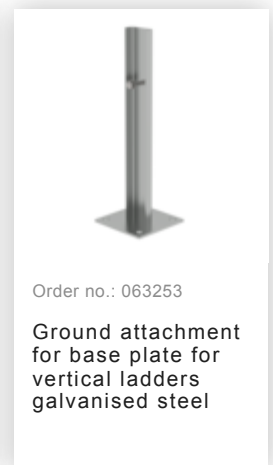

Order no.: 063185

Roof parapet bridge
galvanised steel special
length 1480 mm clear
length

Accessories for the product family

Order no.: 062180

**Mounting kit ballast
for parapet
crossings**

Order no.: 060960

**Exit railing, side
2.000mm, with
ballast**

Order no.: 060962

**Toe board for
lateral exit railing**

Order no.: 060986

**Extension spacer
mounting kit**

Order no.: 060964

**Exit railing, side
2000 mm with
ballast free-
standing**

Order no.: 060966

**Toe board for
lateral exit railing 2
m free-standing**

Order no.: 060968

**Exit railing, side
Metal roof cover
shell**

Order no.: 063500

**Safety barrier Bare
aluminium**

Order no.: 063502

**Safety doors
without fall
protection rail
Version from 01-
2010**

Order no.: 063253

**Ground attachment
for base plate for
vertical ladders
galvanised steel**

Order no.: 068253

Ground attachment for base plate for vertical ladders