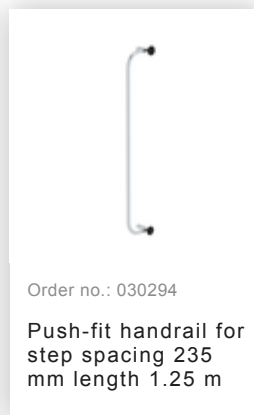

Order no.: 042707

Single-sided stepladder
250 kg with clip-step R13
7 steps

Accessories for this product

Accessories for the product family

Order no.: 019325

**Accessory package
"Secure footing
outdoors"**

Order no.: 019213

**nivello® foot plate
for gratings 126 x
89 mm
126 x 89 mm**

Order no.: 019211

**nivello® foot plate
for smooth surfaces
for depth of side-
rail 58 / 73 mm**

Order no.: 019224

**nivello® foot plate,
claw**

Order no.: 019219

**nivello® foot plate,
electrically
conductive for
depth of side-rail
58 / 73 mm**

Order no.: 019215

**nivello® inside
shoe, electrically
conductive 58 x 25
mm**

Order no.: 019216

**nivello® inside
shoe, electrically
conductive 73 x 25
mm**