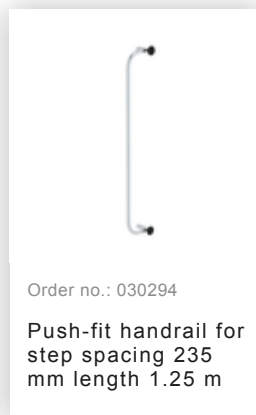

Order no.: 042708

Single-sided stepladder
250 kg with clip-step R13
8 steps

Accessories for this product

Accessories for the product family

Order no.: 019325

**Accessory package
"Secure footing
outdoors"**

Order no.: 019213

**nivello® foot plate
for gratings 126 x
89 mm
126 x 89 mm**

Order no.: 019211

**nivello® foot plate
for smooth surfaces
for depth of side-
rail 58 / 73 mm**

Order no.: 019224

**nivello® foot plate,
claw**

Order no.: 019219

**nivello® foot plate,
electrically
conductive for
depth of side-rail
58 / 73 mm**

Order no.: 019215

**nivello® inside
shoe, electrically
conductive 58 x 25
mm**

Order no.: 019216

**nivello® inside
shoe, electrically
conductive 73 x 25
mm**