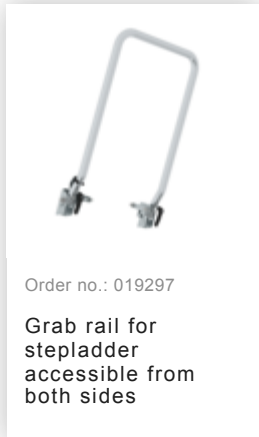

Order no.: 043805

Double-sided stepladder
250 kg with clip-step R13
2x5 steps

Accessories for this product

Order no.: 019297

Grab rail for
stepladder
accessible from
both sides

Accessories for the product family

Order no.: 019325

Accessory package
"Secure footing
outdoors"

Order no.: 019213

nivello® foot plate
for gratings 126 x
89 mm
126 x 89 mm

Order no.: 019211

nivello® foot plate
for smooth surfaces
for depth of side-
rail 58 / 73 mm

Order no.: 019224

nivello® foot plate,
claw

Order no.: 019219

nivello® foot plate,
electrically
conductive for
depth of side-rail
58 / 73 mm

Order no.: 019216

nivello® inside
shoe, electrically
conductive 73 x 25
mm

Order no.: 019940

Ground spikes for
ladders with
nivello® ladder
shoe

Order no.: 019847

Screw-on castors
for 73 mm side-rail

Order no.: 019810

transport hub roll Ø
125 mm

Order no.: 019841

XL wall-mounted
ladder holder