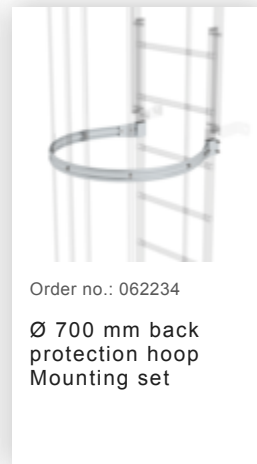

Order no.: 510231

**Multiple-flight vertical
ladder with back
protection (machinery)
bright aluminium 12.12m**

Accessories for the product family

| | | | | |
|---|--|--|--|--|
|  <p>Order no.: 062963</p> <p>Back protection hoop offset design Bright aluminium</p> |  <p>Order no.: 063961</p> <p>Transfer platform between ladder sections, Ø 700 mm Galvanised steel</p> |  <p>Order no.: 061236</p> <p>Vertical ladder connector 200 mm Cast aluminium</p> |  <p>Order no.: 062274</p> <p>Safety strut for offset version Bright aluminium</p> |  <p>Order no.: 068239</p> <p>Connecting brace Stainless steel</p> |
|  <p>Order no.: 063257</p> <p>Wall anchor U-bracket, rigid Wall clearance 150 mm</p> |  <p>Order no.: 063259</p> <p>Wall anchor U-bracket, rigid Wall clearance 200 mm</p> |  <p>Order no.: 063263</p> <p>Wall anchor U-bracket, adjustable, 165–205 mm, galvanised steel 165–205 mm, galvanised steel</p> |  <p>Order no.: 063260</p> <p>Wall anchor U-bracket, adjustable, 200–275 mm, galvanised steel 200–275 mm, galvanised steel</p> |  <p>Order no.: 063267</p> <p>Wall anchor U-bracket, adjustable, 275–375mm, galvanised steel</p> |
|  <p>Order no.: 063275</p> <p>Wall anchor U-bracket, adjustable, 375–500 mm, galvanised steel</p> |  <p>Order no.: 063250</p> <p>Wall anchor, adjustable, 165–205 mm, galvanised steel 165–205 hot-galvanised steel</p> |  <p>Order no.: 063262</p> <p>Wall anchor w. Clamping bracket, adjustable, 215–275 mm, galvanised steel 215–275 mm adjustment range Galvanised steel</p> |  <p>Order no.: 063261</p> <p>Wall anchor w. clamping bracket, adjustable 275–375 mm, galvanised steel 275–375 mm adjustment range Galvanised steel</p> |  <p>Order no.: 063269</p> <p>Wall anchor w. clamping bracket, adjustable 375–500 mm, galvanised steel</p> |