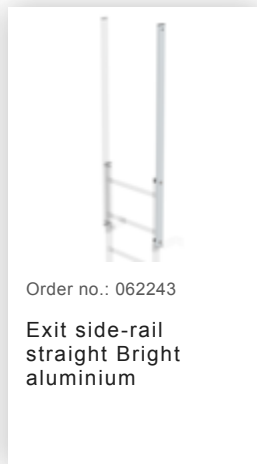

Order no.: 510231

**Multiple-flight vertical
ladder with back
protection (machinery)
bright aluminium 12.12m**

Accessories for the product family

| | | | | |
|---|--|--|--|--|
|  <p>Order no.: 062963</p> <p>Back protection hoop offset design Bright aluminium</p> |  <p>Order no.: 063961</p> <p>Transfer platform between ladder sections, Ø 700 mm Galvanised steel</p> |  <p>Order no.: 061236</p> <p>Vertical ladder connector 200 mm Cast aluminium</p> |  <p>Order no.: 062274</p> <p>Safety strut for offset version Bright aluminium</p> |  <p>Order no.: 068239</p> <p>Connecting brace Stainless steel</p> |
|  <p>Order no.: 063257</p> <p>Wall anchor U-bracket, rigid Wall clearance 150 mm</p> |  <p>Order no.: 063259</p> <p>Wall anchor U-bracket, rigid Wall clearance 200 mm</p> |  <p>Order no.: 063263</p> <p>Wall anchor U-bracket, adjustable, 165–205 mm, galvanised steel 165–205 mm, galvanised steel</p> |  <p>Order no.: 063260</p> <p>Wall anchor U-bracket, adjustable, 200–275 mm, galvanised steel 200–275 mm, galvanised steel</p> |  <p>Order no.: 063267</p> <p>Wall anchor U-bracket, adjustable, 275–375mm, galvanised steel</p> |
|  <p>Order no.: 063275</p> <p>Wall anchor U-bracket, adjustable, 375–500 mm, galvanised steel</p> |  <p>Order no.: 063250</p> <p>Wall anchor, adjustable, 165–205 mm, galvanised steel 165–205 hot-galvanised steel</p> |  <p>Order no.: 063262</p> <p>Wall anchor w. Clamping bracket, adjustable, 215–275 mm, galvanised steel 215–275 mm adjustment range Galvanised steel</p> |  <p>Order no.: 063261</p> <p>Wall anchor w. clamping bracket, adjustable 275–375 mm, galvanised steel 275–375 mm adjustment range Galvanised steel</p> |  <p>Order no.: 063269</p> <p>Wall anchor w. clamping bracket, adjustable 375–500 mm, galvanised steel</p> |