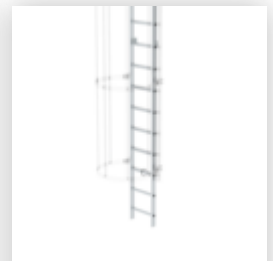

Order no.: 062970

Exit step bright aluminium
Clearance 300 mm

Order no.: 062237

Back protection hoop lateral exit
Natural exit with mounting kit

Order no.: 062277

Back protection extension Bright aluminium

Order no.: 061445

Access protection access ladder

Order no.: 070550

Access guarding Enclosure

Order no.: 063497

Access guard locking door

Order no.: 063499

Access guard can be hooked in Bright aluminium, height: 1,190 mm