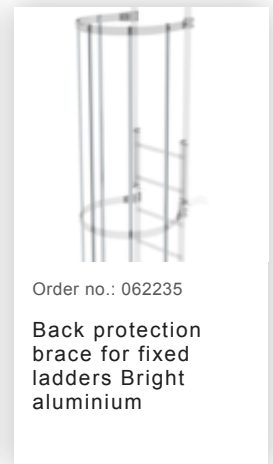

Order no.: 510231

**Multiple-flight vertical
ladder with back
protection (machinery)
bright aluminium 12.12m**

Accessories for the product family

| | | | | |
|---|--|--|--|--|
|  <p>Order no.: 062963</p> <p>Back protection hoop offset design Bright aluminium</p> |  <p>Order no.: 063961</p> <p>Transfer platform between ladder sections, Ø 700 mm Galvanised steel</p> |  <p>Order no.: 061236</p> <p>Vertical ladder connector 200 mm Cast aluminium</p> |  <p>Order no.: 062274</p> <p>Safety strut for offset version Bright aluminium</p> |  <p>Order no.: 068239</p> <p>Connecting brace Stainless steel</p> |
|  <p>Order no.: 063257</p> <p>Wall anchor U-bracket, rigid Wall clearance 150 mm</p> |  <p>Order no.: 063259</p> <p>Wall anchor U-bracket, rigid Wall clearance 200 mm</p> |  <p>Order no.: 063263</p> <p>Wall anchor U-bracket, adjustable, 165–205 mm, galvanised steel 165–205 mm, galvanised steel</p> |  <p>Order no.: 063260</p> <p>Wall anchor U-bracket, adjustable, 200–275 mm, galvanised steel 200–275 mm, galvanised steel</p> |  <p>Order no.: 063267</p> <p>Wall anchor U-bracket, adjustable, 275–375mm, galvanised steel</p> |
|  <p>Order no.: 063275</p> <p>Wall anchor U-bracket, adjustable, 375–500 mm, galvanised steel</p> |  <p>Order no.: 063250</p> <p>Wall anchor, adjustable, 165–205 mm, galvanised steel 165–205 hot-galvanised steel</p> |  <p>Order no.: 063262</p> <p>Wall anchor w. Clamping bracket, adjustable, 215–275 mm, galvanised steel 215–275 mm adjustment range Galvanised steel</p> |  <p>Order no.: 063261</p> <p>Wall anchor w. clamping bracket, adjustable 275–375 mm, galvanised steel 275–375 mm adjustment range Galvanised steel</p> |  <p>Order no.: 063269</p> <p>Wall anchor w. clamping bracket, adjustable 375–500 mm, galvanised steel</p> |