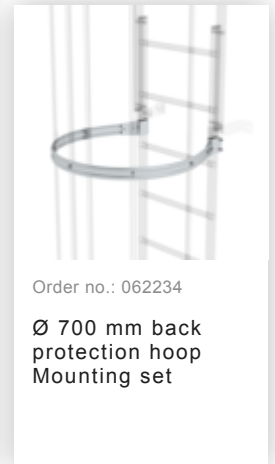

Order no.: 510236

**Multiple-flight vertical  
ladder with back  
protection (machinery)  
bright aluminium 12.96m**

### Accessories for the product family

Order no.: 062235

**Back protection brace for fixed ladders Bright aluminium**

Order no.: 062963

**Back protection hoop offset design Bright aluminium**

Order no.: 063961

**Transfer platform between ladder sections, Ø 700 mm Galvanised steel**

Order no.: 061236

**Vertical ladder connector 200 mm Cast aluminium**

Order no.: 062274

**Safety strut for offset version Bright aluminium**