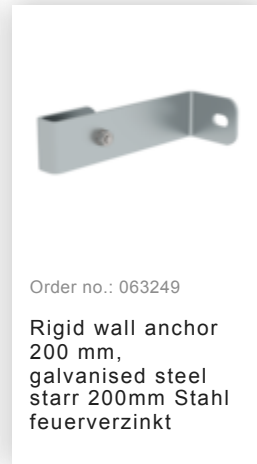

Order no.: 510236

**Multiple-flight vertical  
ladder with back  
protection (machinery)  
bright aluminium 12.96m**

### Accessories for the product family

Order no.: 062235

**Back protection brace for fixed ladders Bright aluminium**

Order no.: 062963

**Back protection hoop offset design Bright aluminium**

Order no.: 063961

**Transfer platform between ladder sections, Ø 700 mm Galvanised steel**

Order no.: 061236

**Vertical ladder connector 200 mm Cast aluminium**

Order no.: 062274

**Safety strut for offset version Bright aluminium**