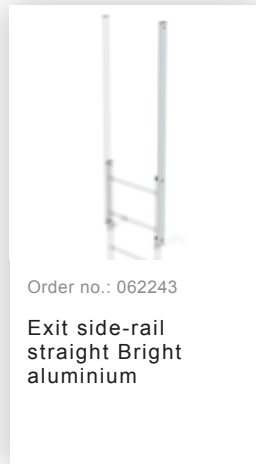

Order no.: 510236

**Multiple-flight vertical  
ladder with back  
protection (machinery)  
bright aluminium 12.96m**

### Accessories for the product family

Order no.: 062235

**Back protection brace for fixed ladders Bright aluminium**

Order no.: 062963

**Back protection hoop offset design Bright aluminium**

Order no.: 063961

**Transfer platform between ladder sections, Ø 700 mm Galvanised steel**

Order no.: 061236

**Vertical ladder connector 200 mm Cast aluminium**

Order no.: 062274

**Safety strut for offset version Bright aluminium**