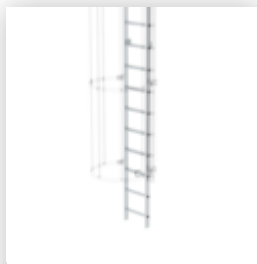

Order no.: 061445

Access protection access ladder