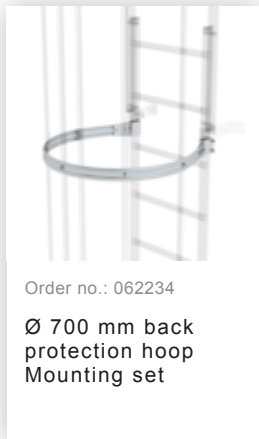

Order no.: 062265

**Ladder section
bright aluminium 10
rungs**

Order no.: 062266

**Ladder section
bright aluminium 13
rungs Bright
aluminium**

Order no.: 062243

**Exit side-rail
straight Bright
aluminium**

Order no.: 063249

**Rigid wall anchor
200 mm,
galvanised steel
starr 200mm Stahl
feuerverzinkt**

Order no.: 062234

Ø 700 mm back protection hoop
Mounting set

Order no.: 062235

Back protection brace for fixed ladders
Bright aluminium