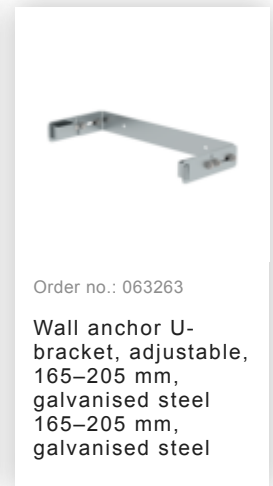

Order no.: 063249

**Rigid wall anchor
200 mm,
galvanised steel
starr 200mm Stahl
feuerverzinkt**

Order no.: 062234

Ø 700 mm back protection hoop
Mounting set

Order no.: 062235

Back protection brace for fixed ladders
Bright aluminium

Order no.: 062963

Back protection hoop offset design
Bright aluminium

Order no.: 063961

Transfer platform between ladder sections,
Ø 700 mm
Galvanised steel

Order no.: 061236

Vertical ladder connector 200 mm
Cast aluminium

Order no.: 062274

Safety strut for offset version
Bright aluminium

Order no.: 068239

Connecting brace
Stainless steel

Order no.: 063257

Wall anchor U-bracket, rigid
Wall clearance 150 mm

Order no.: 063259

Wall anchor U-bracket, rigid
Wall clearance 200 mm

Order no.: 063263

Wall anchor U-bracket, adjustable,
165–205 mm,
galvanised steel
165–205 mm,
galvanised steel

Order no.: 063260

Wall anchor U-bracket, adjustable,
200–275 mm,
galvanised steel
200–275 mm,
galvanised steel