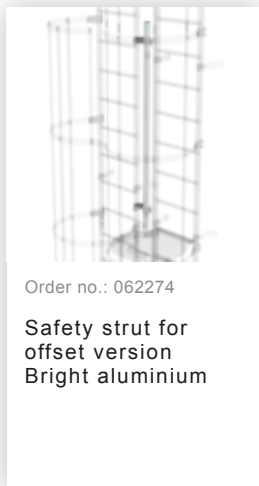

Order no.: 063249

**Rigid wall anchor
200 mm,
galvanised steel
starr 200mm Stahl
feuerverzinkt**

Order no.: 062234

Ø 700 mm back protection hoop
Mounting set

Order no.: 062235

Back protection brace for fixed ladders
Bright aluminium

Order no.: 062963

Back protection hoop offset design
Bright aluminium

Order no.: 063961

Transfer platform between ladder sections,
Ø 700 mm
Galvanised steel

Order no.: 061236

Vertical ladder connector 200 mm
Cast aluminium

Order no.: 062274

Safety strut for offset version
Bright aluminium

Order no.: 068239

Connecting brace
Stainless steel

Order no.: 063257

Wall anchor U-bracket, rigid
Wall clearance 150 mm

Order no.: 063259

Wall anchor U-bracket, rigid
Wall clearance 200 mm