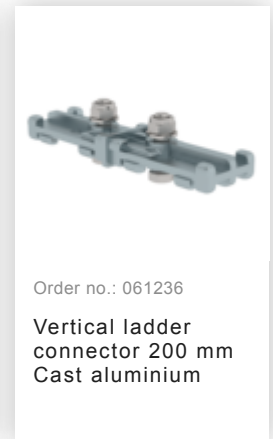

Order no.: 510246

**Multiple-flight vertical
ladder with back
protection (machinery)
bright aluminium 15.20m**

Accessories for the product family

Order no.: 062264

**Ladder section
bright aluminium 7
rungs**

Order no.: 062265

**Ladder section
bright aluminium 10
rungs**

Order no.: 062266

**Ladder section
bright aluminium 13
rungs Bright
aluminium**

Order no.: 062243

**Exit side-rail
straight Bright
aluminium**

Order no.: 063249

**Rigid wall anchor
200 mm,
galvanised steel
starr 200mm Stahl
feuerverzinkt**

Order no.: 062234

Ø 700 mm back protection hoop
Mounting set

Order no.: 062235

Back protection brace for fixed ladders
Bright aluminium

Order no.: 062963

Back protection hoop offset design
Bright aluminium

Order no.: 063961

Transfer platform between ladder sections,
Ø 700 mm
Galvanised steel

Order no.: 061236

Vertical ladder connector 200 mm
Cast aluminium