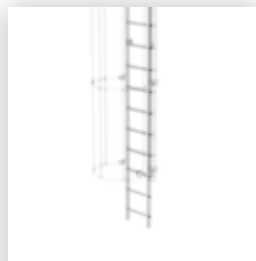

Order no.: 061445

Access protection access ladder