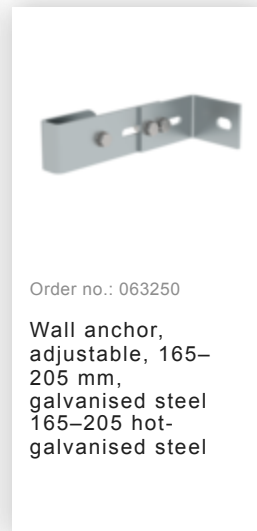

Order no.: 062274

Safety strut for offset version
Bright aluminium

Order no.: 068239

Connecting brace
Stainless steel

Order no.: 063257

Wall anchor U-bracket, rigid
Wall clearance 150 mm

Order no.: 063259

Wall anchor U-bracket, rigid
Wall clearance 200 mm

Order no.: 063263

Wall anchor U-bracket, adjustable,
165–205 mm,
galvanised steel
165–205 mm,
galvanised steel

Order no.: 063260

Wall anchor U-bracket, adjustable,
200–275 mm,
galvanised steel
200–275 mm,
galvanised steel

Order no.: 063267

Wall anchor U-bracket, adjustable,
275–375mm,
galvanised steel

Order no.: 063275

Wall anchor U-bracket, adjustable,
375–500 mm,
galvanised steel

Order no.: 063250

Wall anchor, adjustable, 165–205 mm,
galvanised steel
165–205 hot-galvanised steel

Order no.: 063262

Wall anchor w. Clamping bracket, adjustable,
215–275 mm,
galvanised steel
215–275 mm
adjustment range
Galvanised steel

Order no.: 063261

Wall anchor w. clamping bracket, adjustable 275-375 mm, galvanised steel 275-375 mm adjustment range Galvanised steel