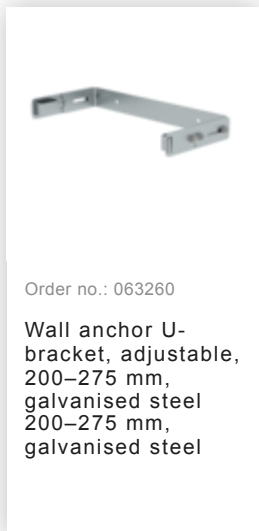

Order no.: 062963

Back protection hoop offset design
Bright aluminium

Order no.: 063961

Transfer platform between ladder sections,
Ø 700 mm
Galvanised steel

Order no.: 061236

Vertical ladder connector 200 mm
Cast aluminium

Order no.: 062274

Safety strut for offset version
Bright aluminium

Order no.: 068239

Connecting brace
Stainless steel

Order no.: 063257

Wall anchor U-bracket, rigid
Wall clearance 150 mm

Order no.: 063259

Wall anchor U-bracket, rigid
Wall clearance 200 mm

Order no.: 063263

Wall anchor U-bracket, adjustable,
165–205 mm,
galvanised steel
165–205 mm,
galvanised steel

Order no.: 063260

Wall anchor U-bracket, adjustable,
200–275 mm,
galvanised steel
200–275 mm,
galvanised steel

Order no.: 063267

Wall anchor U-bracket, adjustable,
275–375mm,
galvanised steel

Order no.: 063275

Wall anchor U-bracket, adjustable,
375–500 mm,
galvanised steel

Order no.: 063250

Wall anchor, adjustable, 165–205 mm,
galvanised steel
165–205 hot-galvanised steel