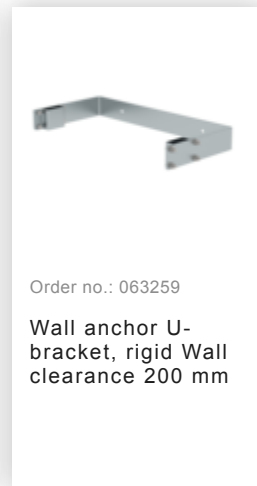

Order no.: 062963

Back protection hoop offset design
Bright aluminium

Order no.: 063961

Transfer platform between ladder sections,
Ø 700 mm
Galvanised steel

Order no.: 061236

Vertical ladder connector 200 mm
Cast aluminium

Order no.: 062274

Safety strut for offset version
Bright aluminium

Order no.: 068239

Connecting brace
Stainless steel

Order no.: 063257

Wall anchor U-bracket, rigid
Wall clearance 150 mm

Order no.: 063259

Wall anchor U-bracket, rigid
Wall clearance 200 mm

Order no.: 063263

Wall anchor U-bracket, adjustable,
165–205 mm,
galvanised steel
165–205 mm,
galvanised steel

Order no.: 063260

Wall anchor U-bracket, adjustable,
200–275 mm,
galvanised steel
200–275 mm,
galvanised steel

Order no.: 063267

Wall anchor U-bracket, adjustable,
275–375mm,
galvanised steel

Order no.: 063275

Wall anchor U-bracket, adjustable,
375–500 mm,
galvanised steel

Order no.: 063250

Wall anchor, adjustable, 165–205 mm,
galvanised steel
165–205 hot-galvanised steel