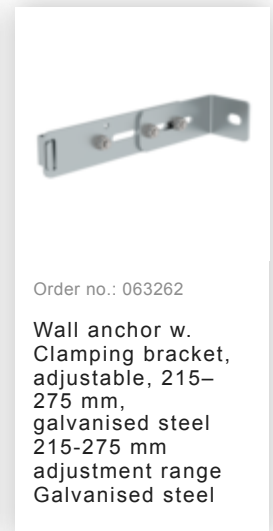

Order no.: 063263

Wall anchor U-bracket, adjustable,
165–205 mm,
galvanised steel
165–205 mm,
galvanised steel

Order no.: 063260

Wall anchor U-bracket, adjustable,
200–275 mm,
galvanised steel
200–275 mm,
galvanised steel

Order no.: 063267

Wall anchor U-bracket, adjustable,
275–375mm,
galvanised steel

Order no.: 063275

Wall anchor U-bracket, adjustable,
375–500 mm,
galvanised steel

Order no.: 063250

Wall anchor, adjustable, 165–205 mm,
galvanised steel
165–205 hot-galvanised steel

Order no.: 063262

Wall anchor w. Clamping bracket, adjustable,
215–275 mm,
galvanised steel
215–275 mm
adjustment range
Galvanised steel

Order no.: 063261

Wall anchor w. clamping bracket, adjustable 275-375 mm, galvanised steel 275-375 mm adjustment range Galvanised steel

Order no.: 063269

Wall anchor w. clamping bracket, adjustable 375-500 mm, galvanised steel

Order no.: 063270

Special wall bracket, adjustment range 500-600mm, galvanised steel

Order no.: 063271

Special wall bracket, adjustment range 600-700mm, galvanised steel