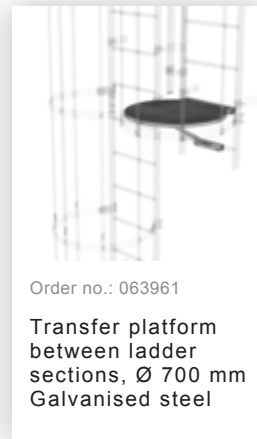

Order no.: 510246

**Multiple-flight vertical
ladder with back
protection (machinery)
bright aluminium 15.20m**

Accessories for the product family

Order no.: 062264

**Ladder section
bright aluminium 7
rungs**

Order no.: 062265

**Ladder section
bright aluminium 10
rungs**

Order no.: 062266

**Ladder section
bright aluminium 13
rungs Bright
aluminium**

Order no.: 062243

**Exit side-rail
straight Bright
aluminium**

Order no.: 063249

**Rigid wall anchor
200 mm,
galvanised steel
starr 200mm Stahl
feuerverzinkt**

Order no.: 062234

Ø 700 mm back protection hoop
Mounting set

Order no.: 062235

Back protection brace for fixed ladders
Bright aluminium

Order no.: 062963

Back protection hoop offset design
Bright aluminium

Order no.: 063961

Transfer platform between ladder sections,
Ø 700 mm
Galvanised steel

Order no.: 061236

Vertical ladder connector 200 mm
Cast aluminium