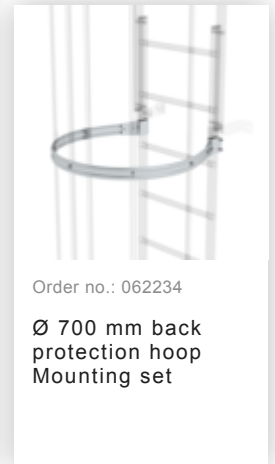

Order no.: 510256

**Multiple-flight vertical  
ladder with back  
protection (machinery)  
bright aluminium 17.16m**

### Accessories for the product family

Order no.: 062235

Back protection brace for fixed ladders Bright aluminium

Order no.: 062963

Back protection hoop offset design Bright aluminium

Order no.: 063961

Transfer platform between ladder sections, Ø 700 mm Galvanised steel

Order no.: 061236

Vertical ladder connector 200 mm Cast aluminium

Order no.: 062274

Safety strut for offset version Bright aluminium

Order no.: 068239

Connecting brace Stainless steel

Order no.: 063257

Wall anchor U-bracket, rigid Wall clearance 150 mm