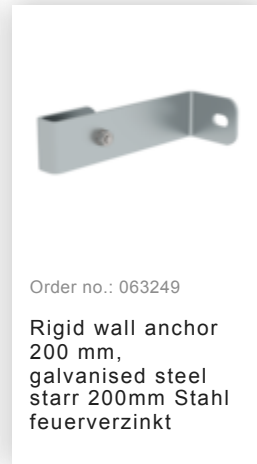

Order no.: 510256

**Multiple-flight vertical  
ladder with back  
protection (machinery)  
bright aluminium 17.16m**

### Accessories for the product family

Order no.: 062235

Back protection brace for fixed ladders Bright aluminium

Order no.: 062963

Back protection hoop offset design Bright aluminium

Order no.: 063961

Transfer platform between ladder sections, Ø 700 mm Galvanised steel

Order no.: 061236

Vertical ladder connector 200 mm Cast aluminium

Order no.: 062274

Safety strut for offset version Bright aluminium

Order no.: 068239

Connecting brace Stainless steel

Order no.: 063257

Wall anchor U-bracket, rigid Wall clearance 150 mm

Order no.: 063259

Wall anchor U-bracket, rigid Wall clearance 200 mm

Order no.: 063263

Wall anchor U-bracket, adjustable, 165–205 mm, galvanised steel 165–205 mm, galvanised steel

Order no.: 063260

Wall anchor U-bracket, adjustable, 200–275 mm, galvanised steel 200–275 mm, galvanised steel