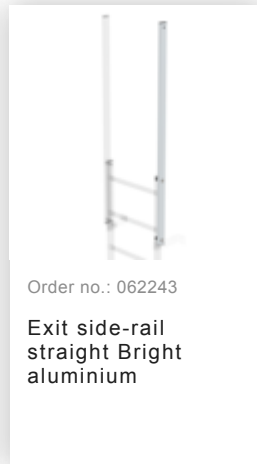

Order no.: 510256

**Multiple-flight vertical  
ladder with back  
protection (machinery)  
bright aluminium 17.16m**

### Accessories for the product family

Order no.: 062235

Back protection brace for fixed ladders Bright aluminium

Order no.: 062963

Back protection hoop offset design Bright aluminium

Order no.: 063961

Transfer platform between ladder sections, Ø 700 mm Galvanised steel

Order no.: 061236

Vertical ladder connector 200 mm Cast aluminium

Order no.: 062274

Safety strut for offset version Bright aluminium

Order no.: 068239

Connecting brace Stainless steel

Order no.: 063257

Wall anchor U-bracket, rigid Wall clearance 150 mm