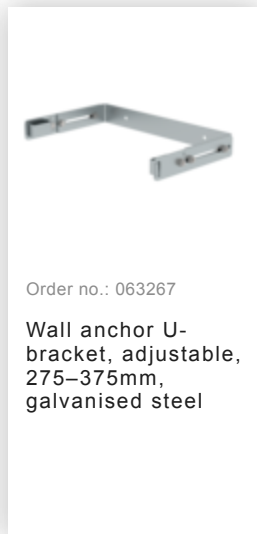

Order no.: 510261

**Multiple-flight vertical
ladder with back
protection (machinery)
bright aluminium 18.00m**

Accessories for the product family

Order no.: 062264

**Ladder section
bright aluminium 7
rungs**

Order no.: 062265

**Ladder section
bright aluminium 10
rungs**

Order no.: 062266

**Ladder section
bright aluminium 13
rungs Bright
aluminium**

Order no.: 062243

**Exit side-rail
straight Bright
aluminium**

Order no.: 063249

**Rigid wall anchor
200 mm,
galvanised steel
starr 200mm Stahl
feuerverzinkt**

Order no.: 063261

Wall anchor w. clamping bracket, adjustable 275-375 mm, galvanised steel
Galvanised steel

Order no.: 063269

Wall anchor w. clamping bracket, adjustable 375-500 mm, galvanised steel

Order no.: 063270

Special wall bracket, adjustment range 500-600mm, galvanised steel

Order no.: 063271

Special wall bracket, adjustment range 600-700mm, galvanised steel