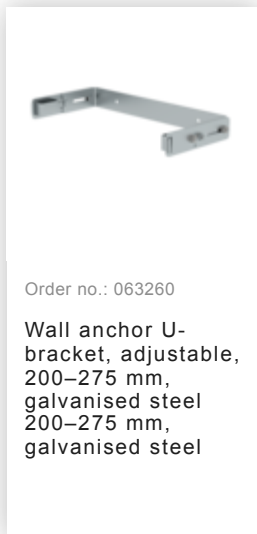

Order no.: 510261

**Multiple-flight vertical
ladder with back
protection (machinery)
bright aluminium 18.00m**

Accessories for the product family

Order no.: 062264

**Ladder section
bright aluminium 7
rungs**

Order no.: 062265

**Ladder section
bright aluminium 10
rungs**

Order no.: 062266

**Ladder section
bright aluminium 13
rungs Bright
aluminium**

Order no.: 062243

**Exit side-rail
straight Bright
aluminium**

Order no.: 063249

**Rigid wall anchor
200 mm,
galvanised steel
starr 200mm Stahl
feuerverzinkt**

Order no.: 063261

Wall anchor w. clamping bracket, adjustable 275-375 mm, galvanised steel
Galvanised steel

Order no.: 063269

Wall anchor w. clamping bracket, adjustable 375-500 mm, galvanised steel

Order no.: 063270

Special wall bracket, adjustment range 500-600mm, galvanised steel

Order no.: 063271

Special wall bracket, adjustment range 600-700mm, galvanised steel