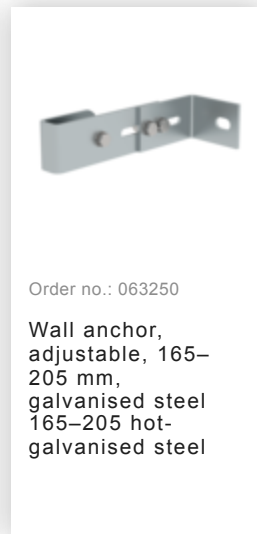

Order no.: 510261

**Multiple-flight vertical
ladder with back
protection (machinery)
bright aluminium 18.00m**

Accessories for the product family

Order no.: 062264

**Ladder section
bright aluminium 7
rungs**

Order no.: 062265

**Ladder section
bright aluminium 10
rungs**

Order no.: 062266

**Ladder section
bright aluminium 13
rungs Bright
aluminium**

Order no.: 062243

**Exit side-rail
straight Bright
aluminium**

Order no.: 063249

**Rigid wall anchor
200 mm,
galvanised steel
starr 200mm Stahl
feuerverzinkt**

Order no.: 063261

Wall anchor w. clamping bracket, adjustable 275-375 mm, galvanised steel
Galvanised steel

Order no.: 063269

Wall anchor w. clamping bracket, adjustable 375-500 mm, galvanised steel

Order no.: 063270

Special wall bracket, adjustment range 500-600mm, galvanised steel

Order no.: 063271

Special wall bracket, adjustment range 600-700mm, galvanised steel