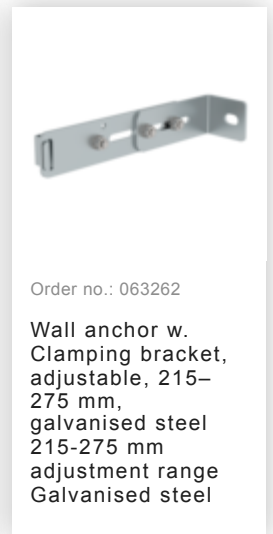

Order no.: 510261

**Multiple-flight vertical
ladder with back
protection (machinery)
bright aluminium 18.00m**

Accessories for the product family

Order no.: 062264

**Ladder section
bright aluminium 7
rungs**

Order no.: 062265

**Ladder section
bright aluminium 10
rungs**

Order no.: 062266

**Ladder section
bright aluminium 13
rungs Bright
aluminium**

Order no.: 062243

**Exit side-rail
straight Bright
aluminium**

Order no.: 063249

**Rigid wall anchor
200 mm,
galvanised steel
starr 200mm Stahl
feuerverzinkt**

Order no.: 063261

Wall anchor w. clamping bracket, adjustable 275-375 mm, galvanised steel
Galvanised steel

Order no.: 063269

Wall anchor w. clamping bracket, adjustable 375-500 mm, galvanised steel

Order no.: 063270

Special wall bracket, adjustment range 500-600mm, galvanised steel

Order no.: 063271

Special wall bracket, adjustment range 600-700mm, galvanised steel