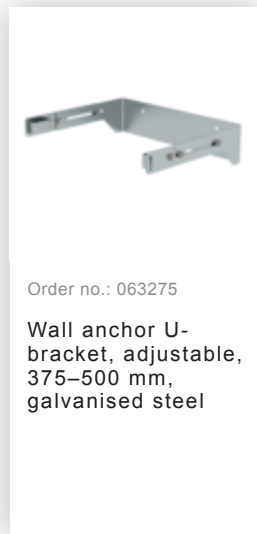

Order no.: 510261

**Multiple-flight vertical
ladder with back
protection (machinery)
bright aluminium 18.00m**

Accessories for the product family

Order no.: 062264

**Ladder section
bright aluminium 7
rungs**

Order no.: 062265

**Ladder section
bright aluminium 10
rungs**

Order no.: 062266

**Ladder section
bright aluminium 13
rungs Bright
aluminium**

Order no.: 062243

**Exit side-rail
straight Bright
aluminium**

Order no.: 063249

**Rigid wall anchor
200 mm,
galvanised steel
starr 200mm Stahl
feuerverzinkt**

Order no.: 063261

Wall anchor w. clamping bracket, adjustable 275-375 mm, galvanised steel
Galvanised steel

Order no.: 063269

Wall anchor w. clamping bracket, adjustable 375-500 mm, galvanised steel

Order no.: 063270

Special wall bracket, adjustment range 500-600mm, galvanised steel

Order no.: 063271

Special wall bracket, adjustment range 600-700mm, galvanised steel