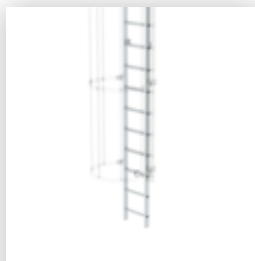

Order no.: 061445

Access protection access ladder