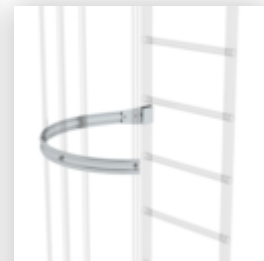

Order no.: 510266

**Multiple-flight vertical  
ladder with back  
protection (machinery)  
bright aluminium 18.84m**

Order no.: 062050

Exit side-rail with railing attachment Alu-Rohling

Order no.: 063253

Ground attachment for base plate for vertical ladders galvanised steel

Order no.: 063502

Safety doors without fall protection rail Version from 01-2010

Order no.: 063500

Safety barrier Bare aluminium

Order no.: 062966

Exit step bright aluminium Clearance 100 mm

Order no.: 062967

Exit step bright aluminium  
150 mm clearance

Order no.: 062968

Exit step bright aluminium  
Clearance 200 mm

Order no.: 062969

Exit step bright aluminium  
Clearance 250 mm

Order no.: 062970

Exit step bright aluminium  
Clearance 300 mm

Order no.: 062237

Back protection hoop lateral exit  
Natural exit with mounting kit