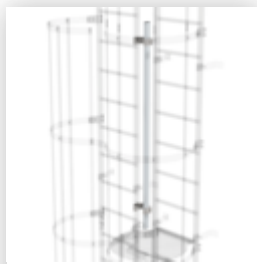

Order no.: 510271

**Multiple-flight vertical  
ladder with back  
protection (machinery)  
bright aluminium 19.96m**

### Accessories for the product family

Order no.: 062234

Ø 700 mm back protection hoop  
Mounting set

Order no.: 062235

Back protection brace for fixed ladders  
Bright aluminium

Order no.: 062963

Back protection hoop offset design  
Bright aluminium

Order no.: 063961

Transfer platform between ladder sections,  
Ø 700 mm  
Galvanised steel

Order no.: 061236

Vertical ladder connector 200 mm  
Cast aluminium

Order no.: 062274

Safety strut for offset version  
Bright aluminium