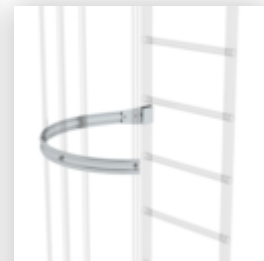

Order no.: 510271

**Multiple-flight vertical  
ladder with back  
protection (machinery)  
bright aluminium 19.96m**

Order no.: 062050

Exit side-rail with railing attachment Alu-Rohling

Order no.: 063253

Ground attachment for base plate for vertical ladders galvanised steel

Order no.: 063502

Safety doors without fall protection rail Version from 01-2010

Order no.: 063500

Safety barrier Bare aluminium

Order no.: 062966

Exit step bright aluminium Clearance 100 mm

Order no.: 062967

**Exit step bright aluminium 150 mm clearance**

Order no.: 062968

**Exit step bright aluminium Clearance 200 mm**

Order no.: 062969

**Exit step bright aluminium Clearance 250 mm**

Order no.: 062970

**Exit step bright aluminium Clearance 300 mm**

Order no.: 062237

**Back protection hoop lateral exit Natural exit with mounting kit**