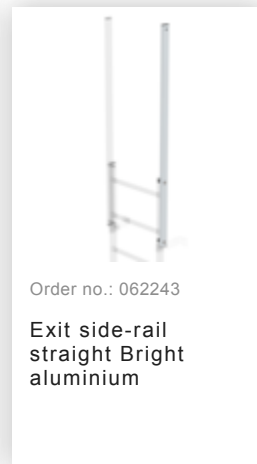

Order no.: 510271

**Multiple-flight vertical  
ladder with back  
protection (machinery)  
bright aluminium 19.96m**

### Accessories for the product family

Order no.: 062234

Ø 700 mm back protection hoop  
Mounting set

Order no.: 062235

Back protection brace for fixed ladders  
Bright aluminium

Order no.: 062963

Back protection hoop offset design  
Bright aluminium

Order no.: 063961

Transfer platform between ladder sections,  
Ø 700 mm  
Galvanised steel

Order no.: 061236

Vertical ladder connector 200 mm  
Cast aluminium

Order no.: 062274

Safety strut for offset version  
Bright aluminium