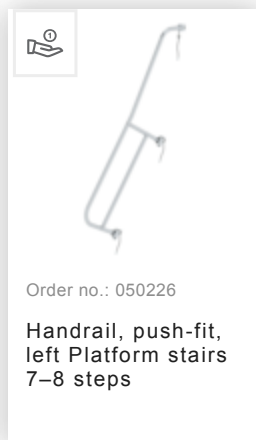

Order no.: 056107

Platform stairs, with
single-sided access, with
castors and handles,
grooved aluminium 7
steps

Accessories for this product

Accessories for the product family

Order no.: 050111

Undercarriage for platform stairs

Order no.: 019273

Storage tray 623 / 495 x 220 mm
Clamping range 35 mm

Order no.: 050123

Safety rope for platform stairs

Order no.: 050240

Railing, push-fit design for platform stairs with single-sided access

Order no.: 019247

Inside shoe electrically conductive for platform stairs
For side-rail dimensions: 57 x 24 mm

Order no.: 050122

Post for platform stairs

Order no.: 019176

Inventory sticker

Order no.: 019175