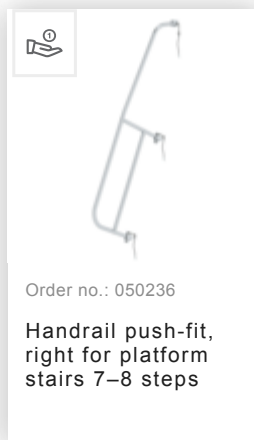

Order no.: 056107

Platform stairs, with
single-sided access, with
castors and handles,
grooved aluminium 7
steps

Accessories for this product

Accessories for the product family

Order no.: 050111

Undercarriage for platform stairs

Order no.: 019273

Storage tray 623 / 495 x 220 mm
Clamping range 35 mm

Order no.: 050123

Safety rope for platform stairs

Order no.: 050240

Railing, push-fit design for platform stairs with single-sided access

Order no.: 019247

Inside shoe electrically conductive for platform stairs
For side-rail dimensions: 57 x 24 mm

Order no.: 050122

Post for platform stairs

Order no.: 019176

Inventory sticker

Order no.: 019175