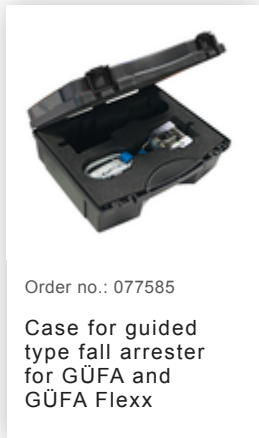

Order no.: 077581

## Safety strap runner GÜFA Flexx

### Accessories for the product family

Order no.: 077585

Case for guided  
type fall arrester  
for GÜFA and  
GÜFA Flexx

Order no.: 077524

Safety harness EN  
361 Type: GÜFA1  
Size M-L