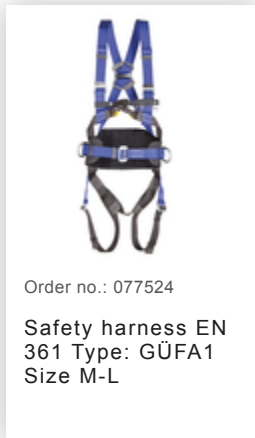

Order no.: 077581

## Safety strap runner GÜFA Flexx

### Accessories for the product family

Order no.: 077585

Case for guided  
type fall arrester  
for GÜFA and  
GÜFA Flexx

Order no.: 077524

Safety harness EN  
361 Type: GÜFA1  
Size M-L