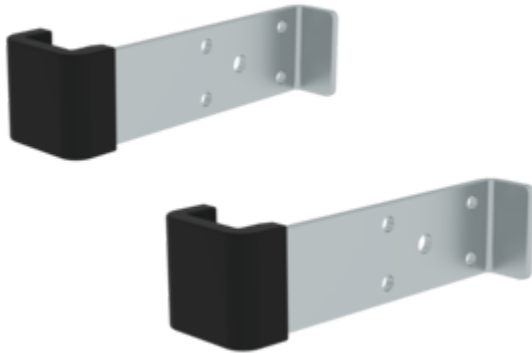

Order no.: 019254

Guide fixture, upper, for push-up extension, rope-extension and multi-purpose ladders

For ladders with depth of side-rail

73
85
98

Specification

Product type Ersatzteil	Length 143 mm	Width 66 mm	Height 40 mm	Depth of side-rails 73 mm
Width of side-rails 25 mm	Material Aluminium	Transport dimensions (plus packaging) 165 x 44 x 59 mm, 0.59 kg	Predecessor product 019466	Business division MUNK Günzburger Steigtechnik
Order no. 019254				

Facts

- For push-up extension, rope-extension and multi-purpose ladders with rungs
- Please specify the ladder type
- Incl. mounting material
- 1 set = 2 items

Scope of supply

- Guide fixture: 2 x
- Installation material: 1 x